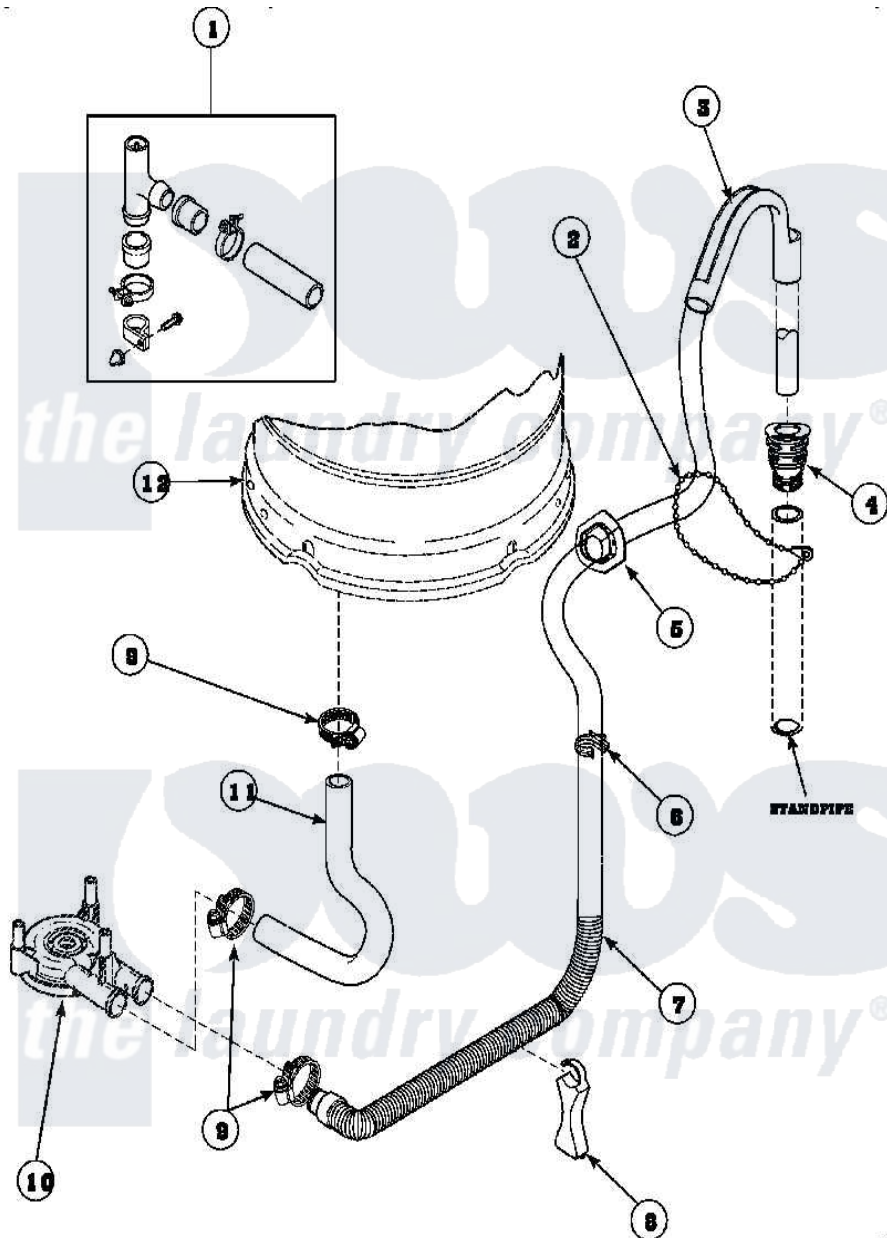

Amana LW6501W2 (BOM: PLW6501W2A) 07 - DRAIN HOSE AND SIPHON BREAK

Amana Residential Amana LW6501W2 (BOM: PLW6501W2A) Washer Parts Parts Diagram 07 - DRAIN HOSE AND SIPHON BREAK
 Click on the part number to view part

Item	Original Part Number	Replaced By	Status	Part Description
1	562P3	76660		Break-Sphn
2	33489	8539404		Tie-Wire
3	33615	22003814		Retainer, Drain Hose
4	36878	40008101		Adapter, Standpipe
5	32219			Relief, Strain
6	36014			Clip, Retainer-Hose
7	37245	40053901		Hose, Drain
8	36522			Hose Support
"	35487			Support, Hose
9	36802	285655		Clamp, Hose
10	36863P	27001233		Pump
11	35753			Hose, Tub To Pump-Ddp
12	34439P			Outer Tub