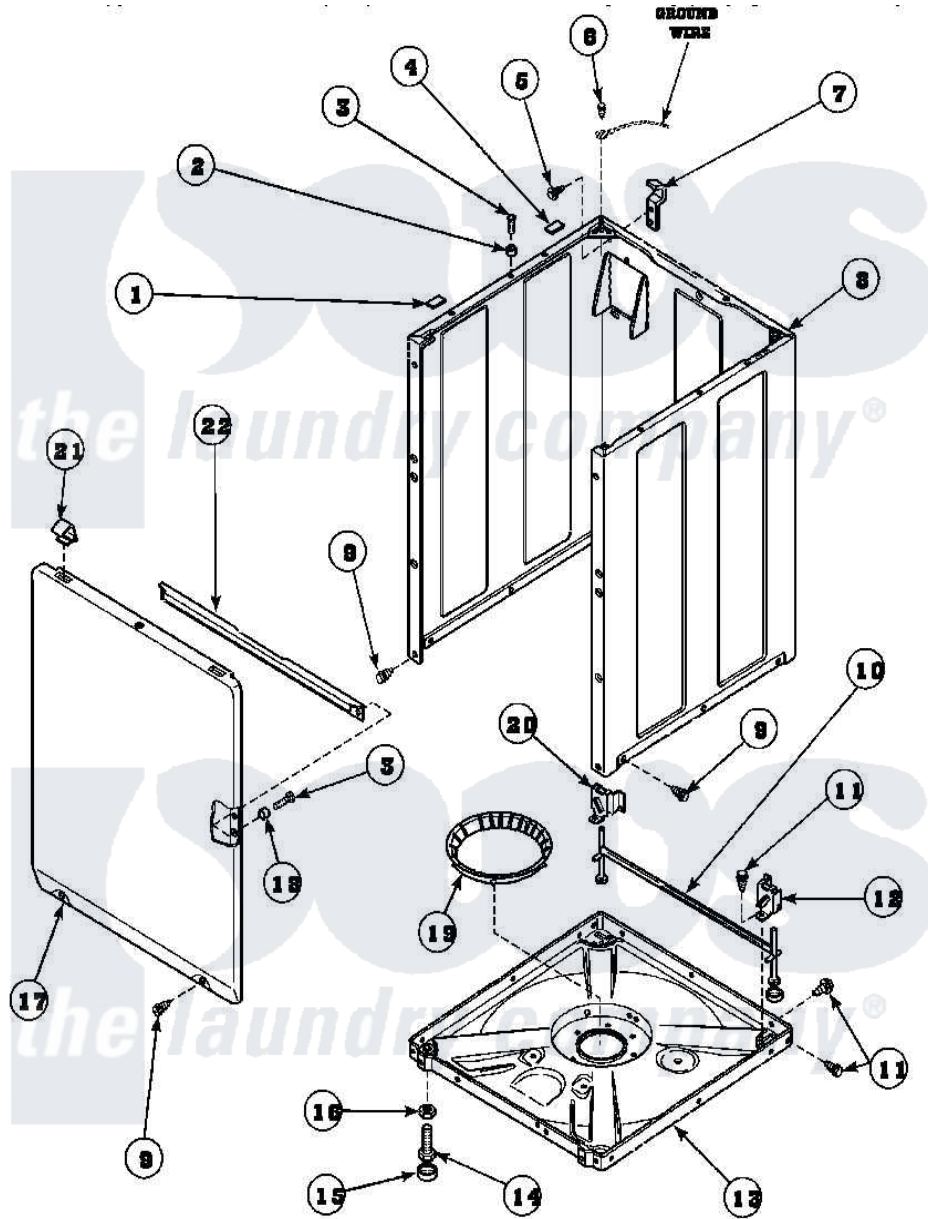

Amana LW6501W2 (BOM: PLW6501W2A) 08 - FRONT PANEL, BASE ASSY AND CABINET ASSY

W1142722A

Amana Residential Amana LW6501W2 (BOM: PLW6501W2A) Washer Parts Parts Diagram 08 - FRONT PANEL, BASE ASSY AND CABINET ASSY

Click on the part number to view part

Item	Original Part Number	Replaced By	Status	Part Description
1	Y56128			Pad, Bumper
2	56079	505187		Locator, Panel
3	32671	Y014874		Screw, Idler Arm And Sleeve
4	36226			Pad, Bumper .25
5	34499		Not Available	SCREW, No.10B X 1/4 TAP IN HX
6	23962	W10116760		Screw
7	Y27103			Hinge, Hold-Down Lug
8	34475_P		Not Available	CABINET
9	27196	27001200		Screw
10	34443			Assembly, Leg And Stabilizer
11	35148		Not Available	SCREW, 1/4-14 X 3/8 HX HD
12	36036		Not Available	BRACKET, SLL-RIGHT
13	36599P			Assembly Nut/ Leg Base
"	34434P			Assembly Nut/Leg Base

14	Y34319	22003428	Leg, Adjustable
15	34318	40016001	Foot, Rubber
16	Y21899	40038101	Nut, Leg
17	34656_P	Not Available	FRONT PANEL
18	28102		Locator, Panel
19	36108	Not Available	SNUBBER PAD & ISOLATOR
20	36037		Bracket, SII-Left
21	35865		Clip, Hold-Down Front Panel
22	Y35097	Not Available	BRACE, FRT PNL