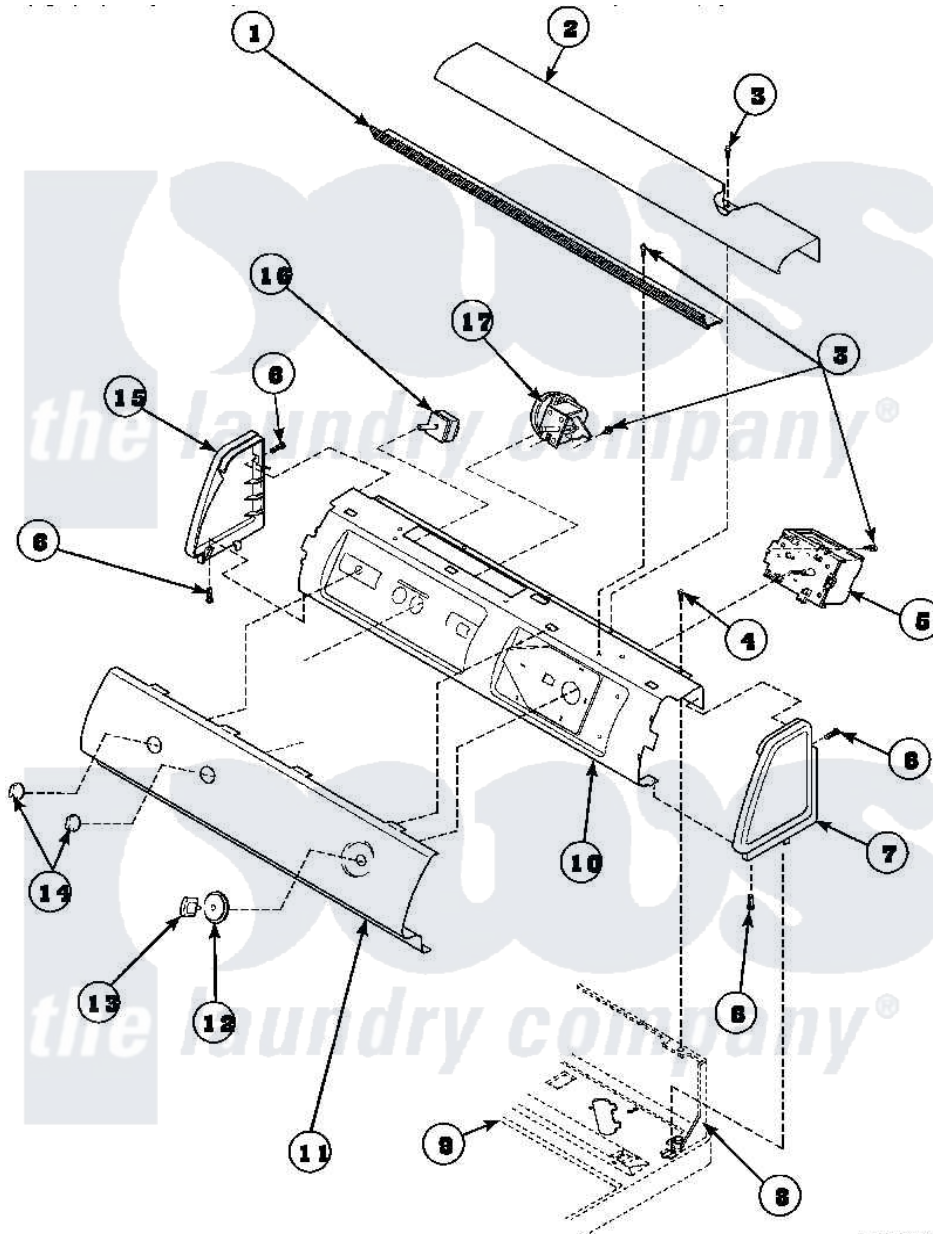

**Amana LW6501W2 (BOM: PLW6501W2A) 09 - GRAPHIC PANEL, CTRL
MTG PLATE AND CTRLS**

Amana Residential Amana LW6501W2 (BOM: PLW6501W2A) Washer Parts Parts Diagram 09 - GRAPHIC PANEL, CTRL MTG PLATE AND CTRLS
Click on the part number to view part

Item	Original Part Number	Replaced By	Status	Part Description
1	Y34826		Not Available	DIFFUSER,LAMP-CLEAR
2	34824		Not Available	TOP COVER
3	23962	W10116760		Screw
4	34904	489355		Screw, 8 X 1/2
5	31239	31239P		Timer 3 Cycle Package
6	501086	90767		Screw, 8A X 3/8 HeX Washer Head Tapping
7	34817		Not Available	END CAP(RIGHT)
8	34903		Not Available	PANEL, BACK HOOD (USE 37782)
9	34902_P		Not Available	CABINET TOP
10	34821		Not Available	CONTROL MOUNTING PLATE
11	37681W		Not Available	PANEL, GRAPHICS (WHITE)
12	36700		Not Available	TIMER KNOB SKIRT
13	35333		Not Available	TIMER KNOB

14	36701	Not Available	KNOB, TEMP
15	34818	Not Available	END CAP(LEFT)
16	35115		Switch, TemPerature 3 P
17	35010	39035	Switch, Pressure-Var