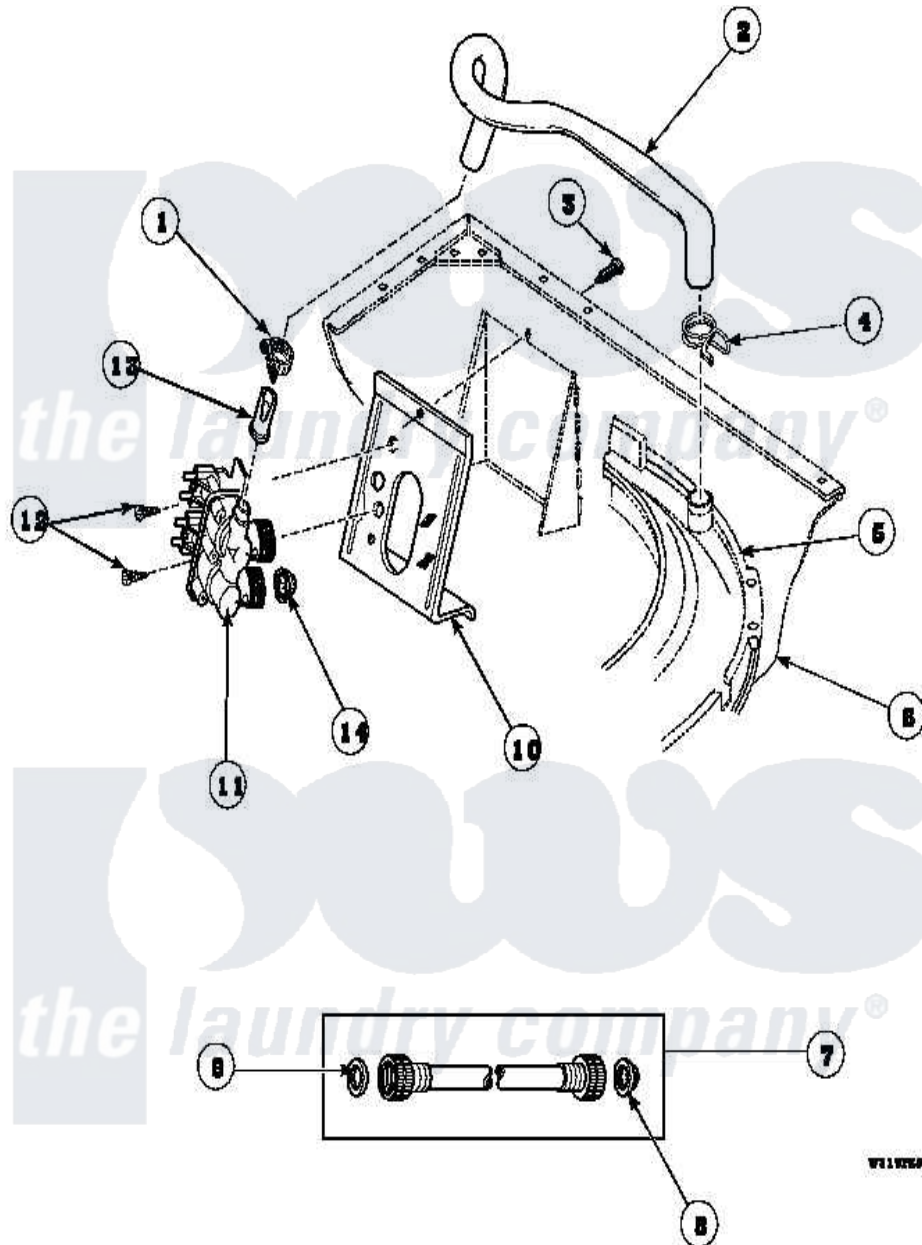

Amana LW6501W2 (BOM: PLW6501W2A) 10 - INLET/FILL HOSE/MIXING VLV & MTG BRKT

W1117244

Amana Residential Amana LW6501W2 (BOM: PLW6501W2A) Washer Parts Parts Diagram 10 - INLET/FILL HOSE/MIXING VLV & MTG BRKT
 Click on the part number to view part

Item	Original Part Number	Replaced By	Status	Part Description
1	36801	596669		Clamp, Manifold
2	35874	38155		Hose, Mix Valve To TU
3	33562	27001200		Screw
4	29210			Hose Clamp
5	36025P			Assembly, Tub Coverand Gasket
6	34475_P		Not Available	CABINET
7	20617		Not Available	HOSE, INLET (8 FT)
"	28330P	202860		Inlet Hose Assembly
"	20618	21001467		Hose- 10'
8	28605	22002960		Strainer, Washer Inlet
9	20290	Y013783		Washer, Inlet Hose
10	34972	39407		Bracket, Valve
11	34963	34963P		Valve Mixing Package
12	501086	00767		Screw, 8A X 3/8 HeX Washer

12	301000	30107	Head Tapping
13	34500	22001900	Preventer, Back Flow
14	24122	22002960	Strainer, Washer Inlet