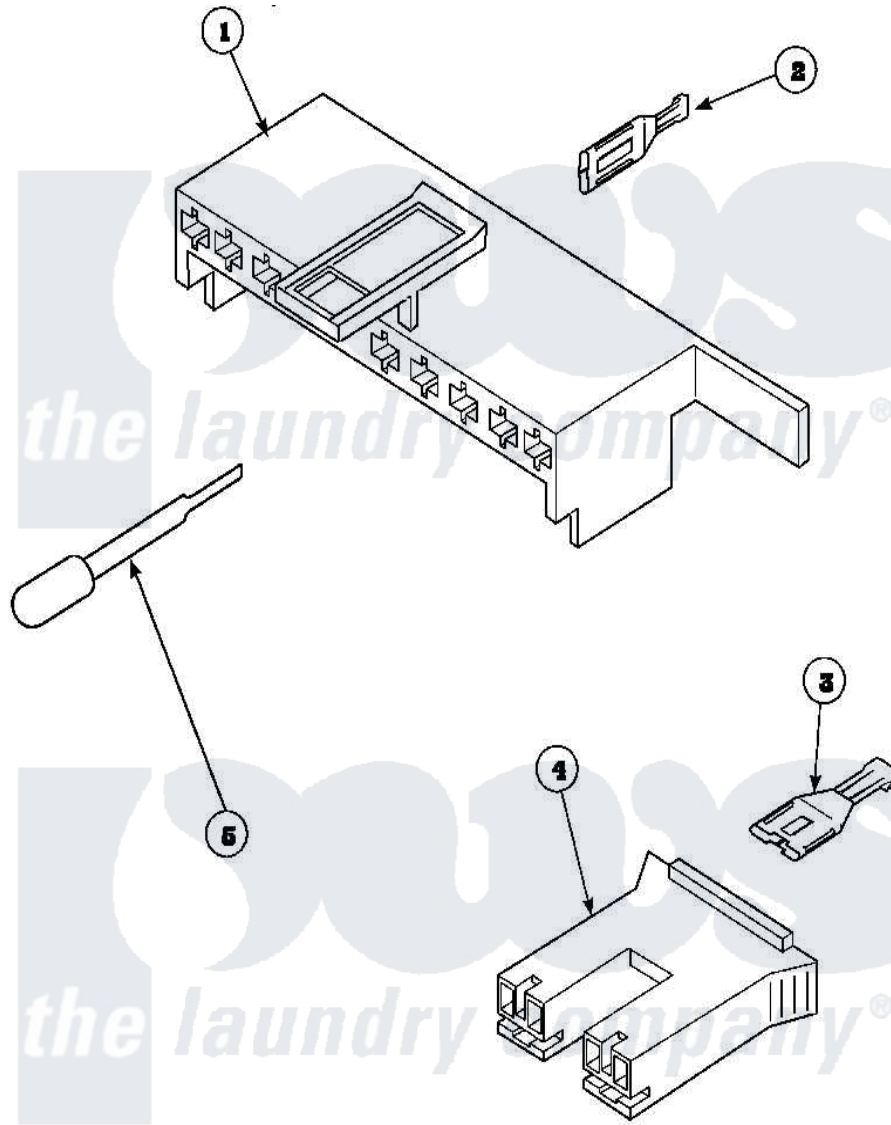

**Amana LW6501W2 (BOM: PLW6501W2A) 11 - MIXING VLV, CONN
BLOCKS, TERM, EXTRACTOR**

Amana Residential Amana LW6501W2 (BOM: PLW6501W2A) Washer Parts Parts Diagram 11 - MIXING VLV, CONN
BLOCKS, TERM, EXTRACTOR
Click on the part number to view part

Item	Original Part Number	Replaced By	Status	Part Description
1	34677			10 Circuit Plug
2	Y00188			Molex Terminal
3	Y00121		Not Available	SPADE TERMINAL(12 GAUGE) (1/4 INCH-(2) 18 GAUGE WIRES O
4	34676			Plug
"	34675		Not Available	PLUG
5	283P4			Terminal Extractor Tool
NI	35349			Assembly, Wiring Harness-Hood