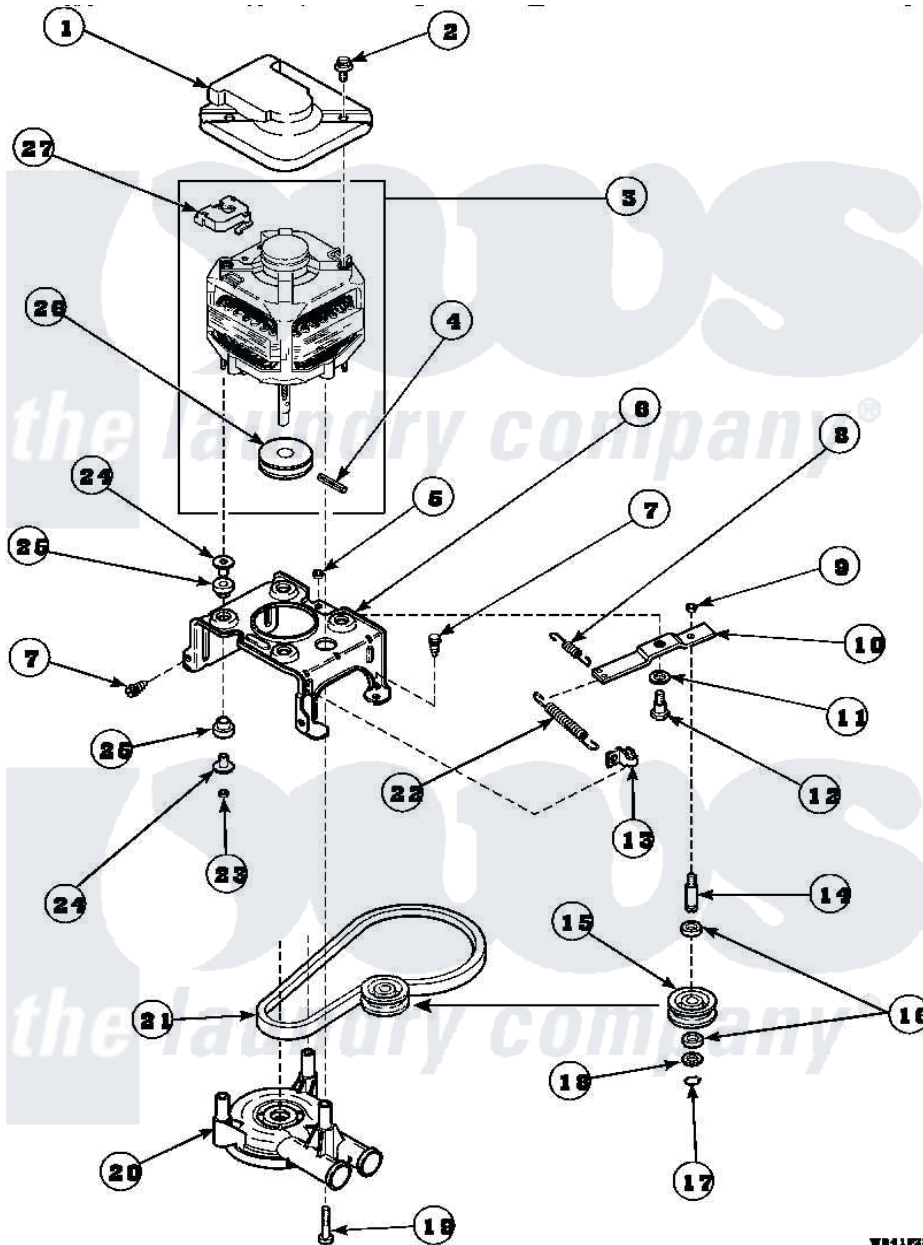

Amana LW6501W2 (BOM: PLW6501W2A) 12 - MOTOR, MTG BRKT, BELT, PUMP & IDLER ASSY

WB11P20A

Amana Residential Amana LW6501W2 (BOM: PLW6501W2A) Washer Parts Parts Diagram 12 - MOTOR, MTG BRKT, BELT, PUMP & IDLER ASSY
 Click on the part number to view part

Item	Original Part Number	Replaced By	Status	Part Description
1	34754	40112301		Shield, Motor
2	36639	4312464		Screw
3	34910P	27001215		Motor W/Pulley
4	23750			Pin, Roll
5	52566	27001225		Nut, Jam Mid Lock 1/4-20
6	34890		Not Available	BRACKET,MOTOR MOUNT
"	37415P			Kit, Motor Brkt
"	37415	37415P		Kit, Motor Brkt
7	Y31645	27001200		Screw
8	30620		Not Available	SPRING,IDLER LEVER HEL
9	28803	2221070		Clamp, Nylon
10	31054	40041002		Lever, Idler
"	37443	40041002		Lever, Idler
11	81392	40054701		Washer
12	27229	40038901		Screw, 1/4-20

13	28849		Clip, Spring
14	28802		Shaft, Idler
15	28800	Not Available	WHEEL, IDLER
16	Y29443		Washer, Felt
17	23748		Ring, Retaining
18	52549		Washer, 501 ID X3/4 Odx
19	Y34565	40063701	Screw, 10-16 x 1.75
20	36863P	27001233	Pump
21	28808		Belt, Agitate And Spin
22	37366		Spring, Idler
"	37606		Spring, Idler Lever
23	35423	3400029	Nut, Adapter Plate
24	34791		Post, Mount-Motor
25	34788		Mount, Motor
26	27171	Not Available	PULLEY, MOTOR
27	35632	Not Available	SWITCH, MOTOR