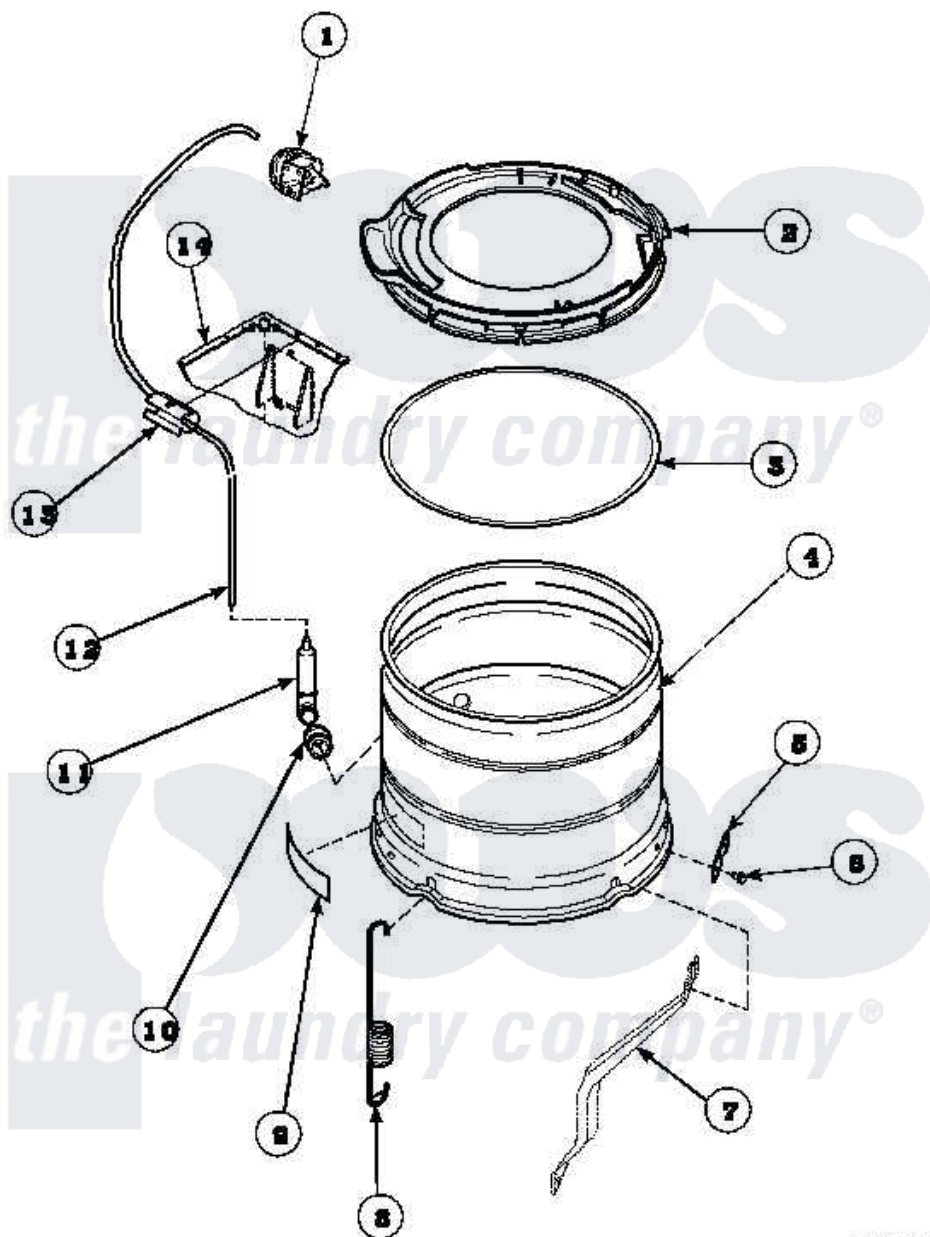

Amana LW6501W2 (BOM: PLW6501W2A) 13 - OUTER TUB, COVER AND PRESSURE HOSE

Amana Residential Amana LW6501W2 (BOM: PLW6501W2A) Washer Parts Parts Diagram 13 - OUTER TUB, COVER AND PRESSURE HOSE

Click on the part number to view part

Item	Original Part Number	Replaced By	Status	Part Description
1	35010	39035		Switch, Pressure-Var
2	36025P			Assembly, Tub Coverand Gasket
3	32857			Gasket, Tub Cover Small
4	34439P			Outer Tub
5	27926			Plate, Leg .063
6	35369	40128701		Screw, 5/16-18 X .50
7	34792			Leg, Support
8	35948			Spring, Leg-Large Tub
9	500049		Not Available	STICKER
10	29175	40037801		Grommet
11	30907	40008501		Assembly, Pressure Bulb
12	29213	39125		Tubing 31
13	36985		Not Available	CLIP, HOSE
14	34475_P		Not Available	CABINET