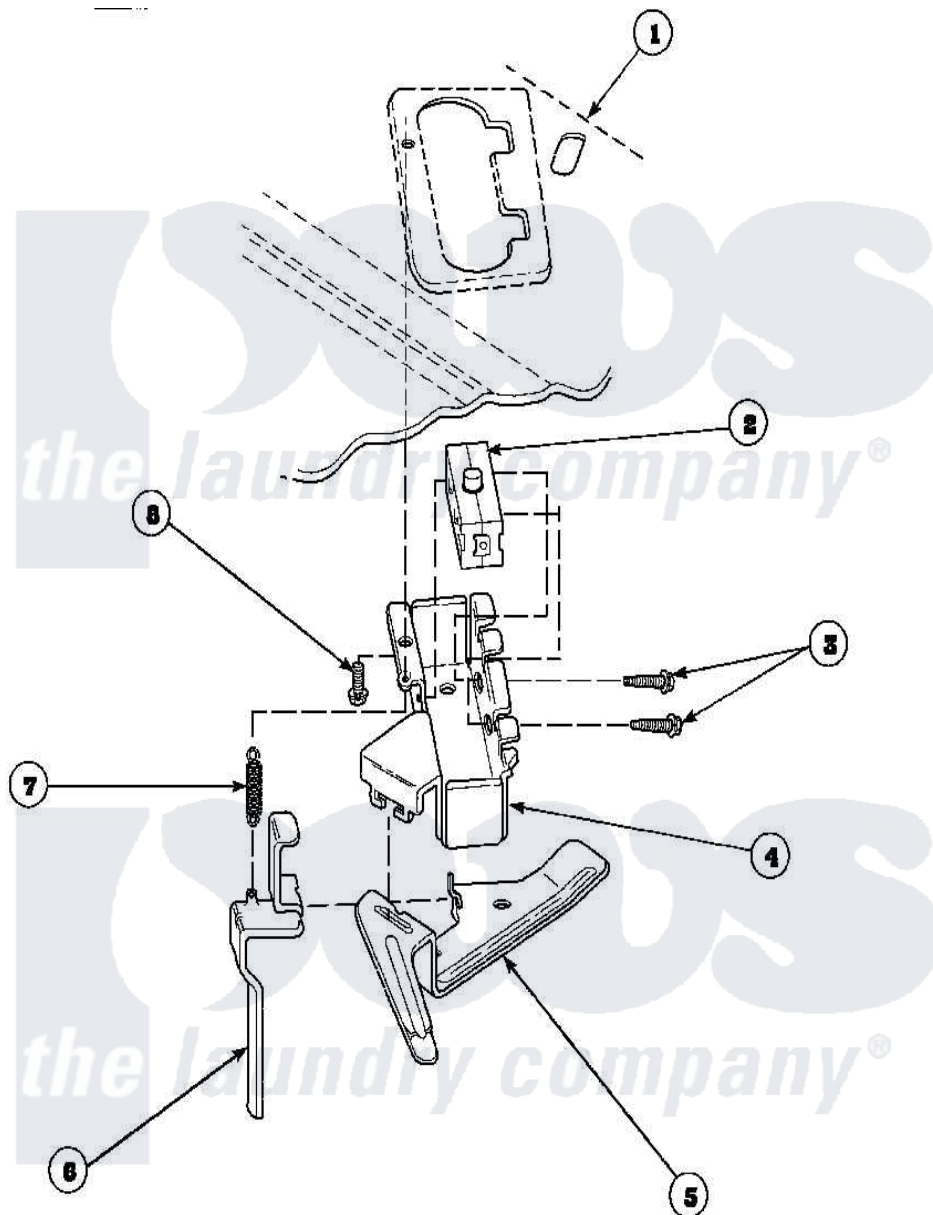

Amana LW6501W2 (BOM: PLW6501W2A) 14 - OUT-OF-BALANCE SWITCH

W24022A

Amana Residential Amana LW6501W2 (BOM: PLW6501W2A) Washer Parts Parts Diagram 14 - OUT-OF-BALANCE SWITCH

[Click on the part number to view part](#)

Item	Original Part Number	Replaced By	Status	Part Description
1	34902_P		Not Available	CABINET TOP
2	33445	27001095		Switch, Lid
3	36510			Screw
4	36497P			Kit, Switch Holder
5	33441			Arm, Actuator
6	33442			Lever, Unbalanced Load
7	33443			Spring
8	23962	W10116760		Screw