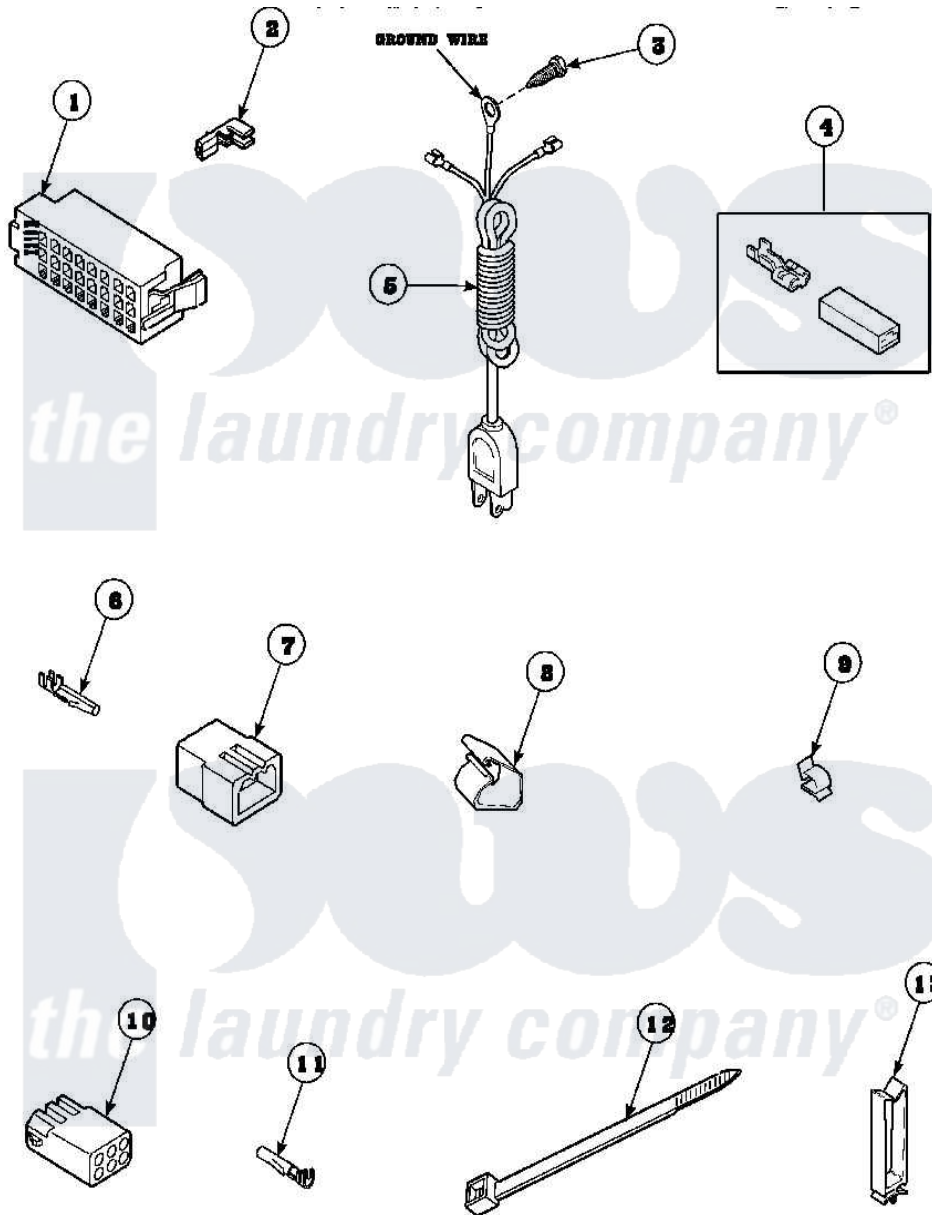

# Amana LW6501W2 (BOM: PLW6501W2A) 15 - POWER CORD AND TERMINALS

Amana Residential Amana LW6501W2 (BOM: PLW6501W2A) Washer Parts Parts Diagram 15 - POWER CORD AND TERMINALS

Click on the part number to view part

Item	Original Part Number	Replaced By	Status	Part Description
1	<a href="#">34123</a>			Housing, LH -24 Position
"	<a href="#">32746</a>			Housing, RH-24 Positi
2	<a href="#">Y00188</a>			Molex Terminal
3	<a href="#">52909</a>			Screw, 10B-16 X 1/2 HeX
4	00234	<a href="#">00359</a>		Terminal Ultra Pod 250 X032F
5	Y34458		Not Available	POWER CORD ALL
6	<a href="#">Y00116</a>			Terminal, Pin-Male
7	26302		Not Available	PLUG,1 CIRCUIT
"	<a href="#">23041</a>			Plug, 6 Circuit
"	<a href="#">23033</a>			Plug, 9 Circuit
8	35521		Not Available	CLIP,HARNES HOLDER
9	<a href="#">21036</a>			Clip, Cable
10	<a href="#">26708</a>			Receptacle, 6 Circuit
"	<a href="#">26301</a>			Receptacle, Molex
"	<a href="#">26163</a>			Receptacle, 9 Circuit

11	Y00117	<a href="#">5011-XX</a>	093 Female Socket
12	36466	<a href="#">M0321209</a>	Tie-Electrical
13	36274	Not Available	CLIP, HARNESS