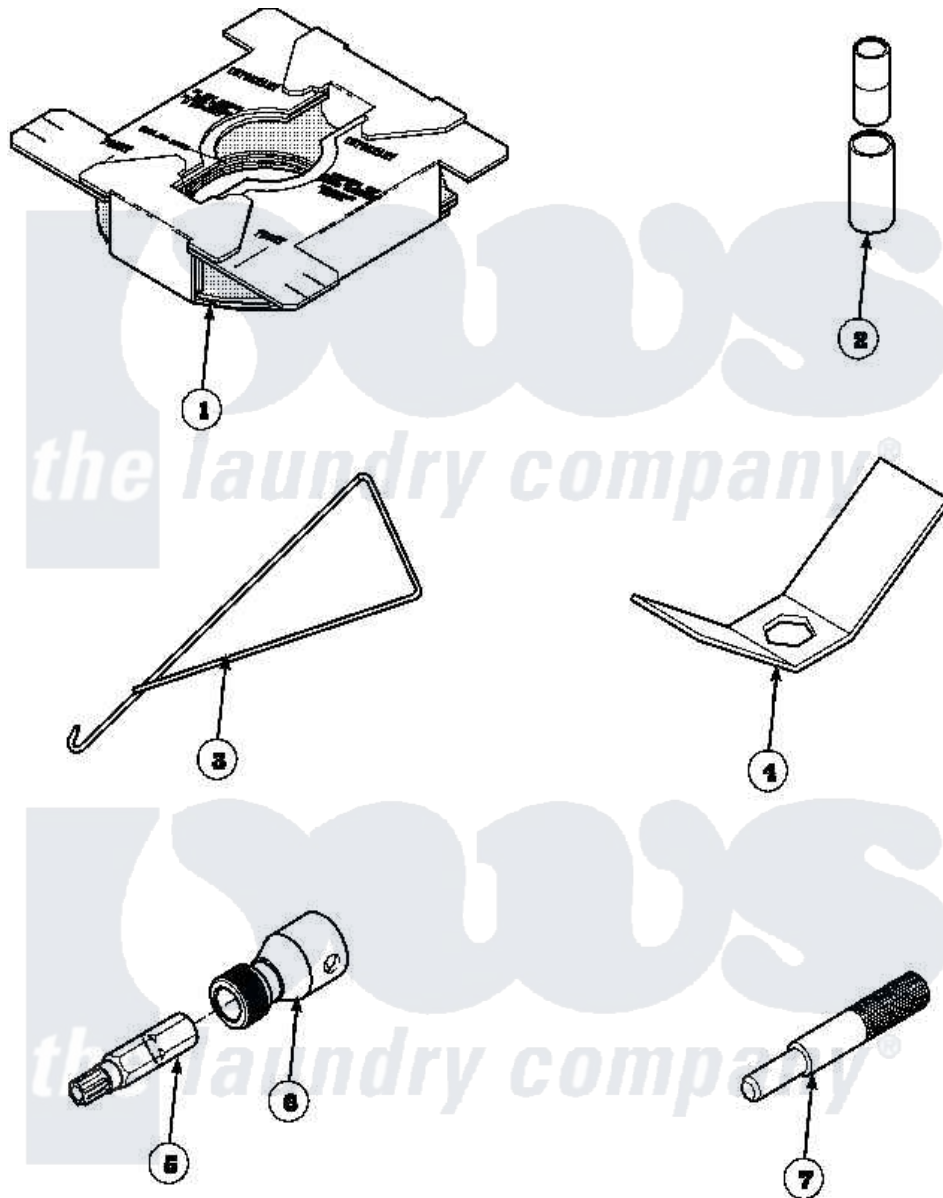

# Amana LW6501W2 (BOM: PLW6501W2A) 16 - SPECIAL TOOLS

Amana Residential Amana LW6501W2 (BOM: PLW6501W2A) Washer Parts Parts Diagram 16 - SPECIAL TOOLS  
 Click on the part number to view part

W10 52988

| Item | Original Part Number  | Replaced By           | Status        | Part Description         |
|------|-----------------------|-----------------------|---------------|--------------------------|
| 1    | 36926                 |                       | Not Available | BRACE, SHIPPING          |
| 2    | <a href="#">242P4</a> |                       |               | Installer, Spring        |
| 3    | 289P4                 | <a href="#">321P4</a> |               | Hook, Spring             |
| 4    | 237P4                 | <a href="#">306P4</a> |               | Hex Wrench               |
| 5    | <a href="#">282P4</a> |                       |               | T25 Tamper Resistant Bit |
| 6    | <a href="#">24161</a> |                       |               | Torx Bit Holder          |
| 7    | 305P4                 |                       | Not Available | TOOL, TRANSMISSION PI    |
| NI   | 555P3                 | <a href="#">725P3</a> |               | Kit                      |