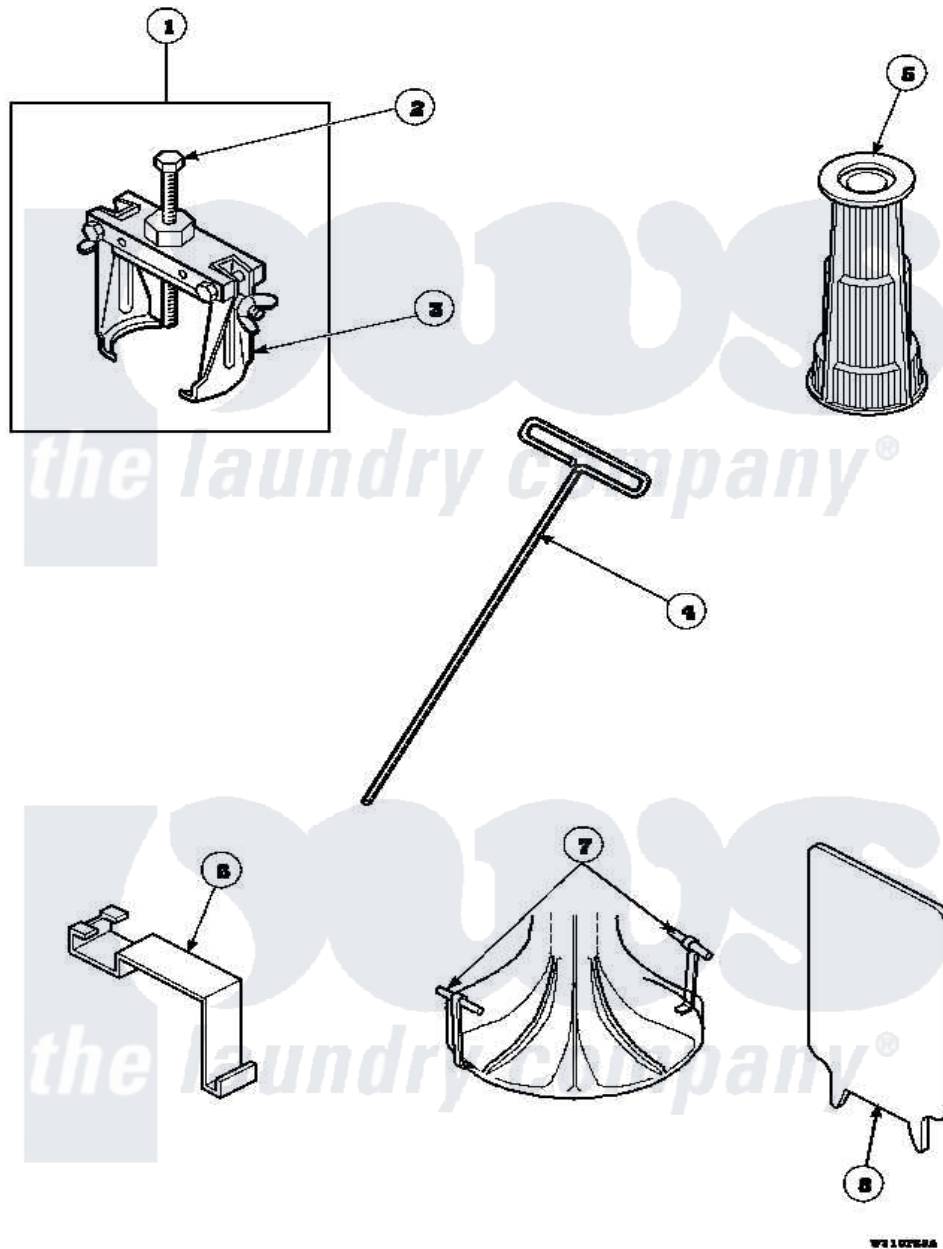

Amana LW6501W2 (BOM: PLW6501W2A) 17 - SPECIAL TOOLS

Amana Residential Amana LW6501W2 (BOM: PLW6501W2A) Washer Parts Parts Diagram 17 - SPECIAL TOOLS

Click on the part number to view part

Item	Original Part Number	Replaced By	Status	Part Description
1	294P4			Bell Tool
2	294P4B			Drive Bell Bolt
3	294P4A			Jaw, Drive Bell Tool
4	291P4		Not Available	WRENCH, T - ALLEN
5	293P4			Seal Tool
6	273P4			Tub Cover Gasket Tool
7	254P4P			Agitator Hooks
8	272P4			Tool, Lid Switch Instal
NI	555P3	725P3		Kit