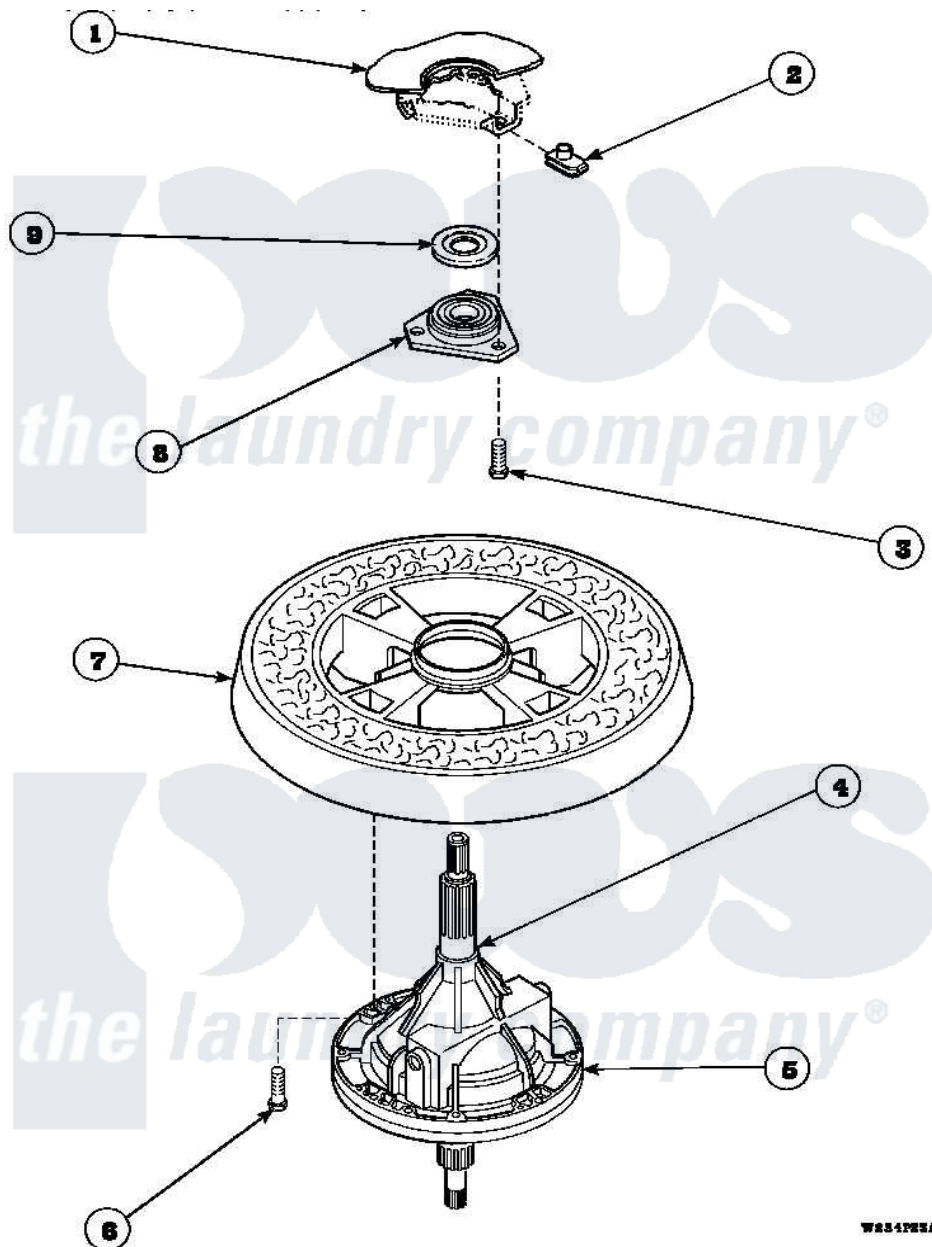

# Amana LW6501W2 (BOM: PLW6501W2A) 19 - TRANSMISSION ASSY AND BALANCING RING

Amana Residential Amana LW6501W2 (BOM: PLW6501W2A) Washer Parts Parts Diagram 19 - TRANSMISSION ASSY AND BALANCING RING

[Click on the part number to view part](#)

Item	Original Part Number	Replaced By	Status	Part Description
1	<a href="#">34439P</a>			Outer Tub
2	<a href="#">27222</a>			Nut, Retainer 5/16-18
3	36991	<a href="#">3400500</a>		Bolt, 3405245 5/16-18 X 3/4
4	<a href="#">27604P</a>			Never-Seeze 1 Oz Tube
5	<a href="#">34526P</a>			Assembly, Transmission
6	37047		Not Available	SCREW, CAP
7	34731		Not Available	ASSY,BALANCE RING-COMPL
8	27182	<a href="#">40004201P</a>		Main Bearing Assembly
9	<a href="#">27187</a>			Flinger