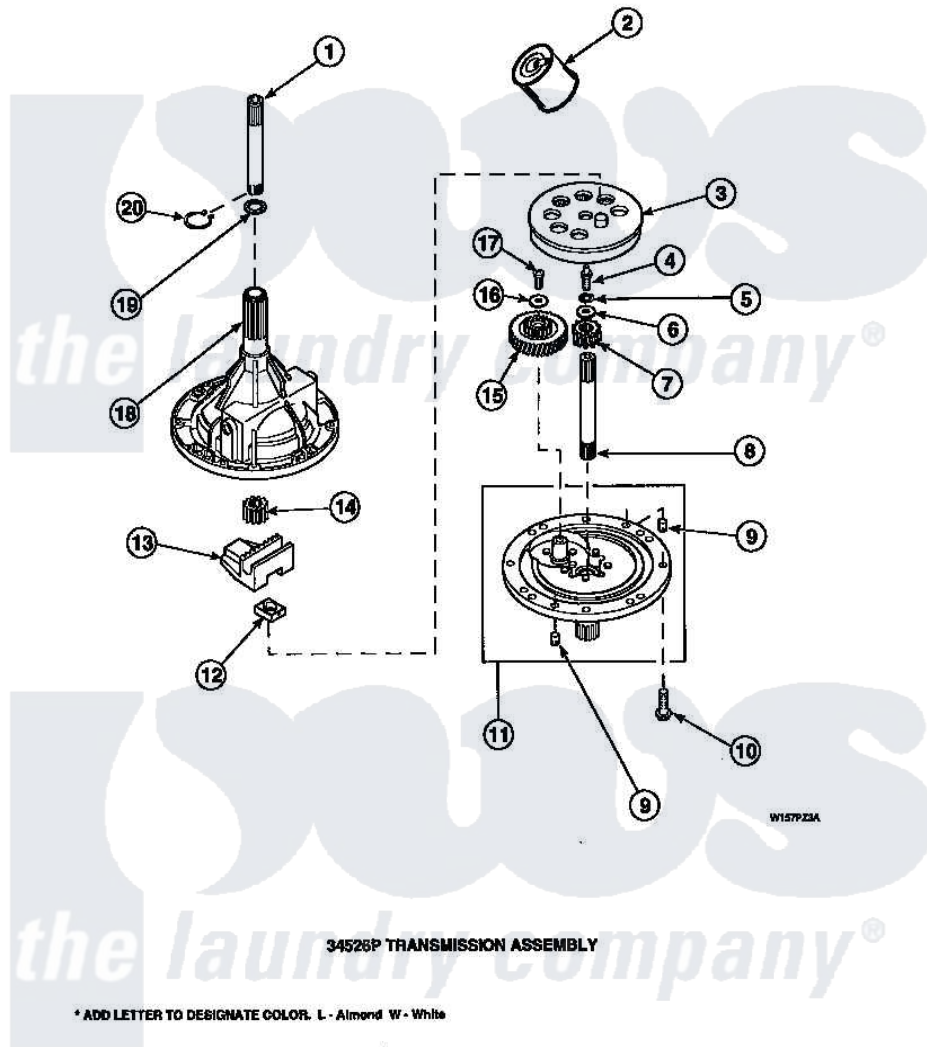

Amana LW6501W2B (BOM: PLW6501W2 A) 01 - 34526P TRANSMISSION ASSY

Amana Residential Amana LW6501W2B (BOM: PLW6501W2 A) Washer Parts Parts Diagram 01 - 34526P TRANSMISSION ASSY

Click on the part number to view part

Item	Original Part Number	Replaced By	Status	Part Description
1	Y36570			Shaft, Output
2	27243P			Oil, CW Transmission F-
3	26577			Assembly, Gear And Stud
4	27030		Not Available	SCREW, 1/4-20 SPECIAL
5	21456			Lockwasher, 1/4 Intshkp
6	26509	40041501		Washer
7	36562			Pinion, Drive
8	34853			Shaft, Input
9	27172			Pin, Dowel
10	32814		Not Available	SCREW, 1/4-20X7/8 SERRA
11	38290			Assembly, Cover
12	26493			Slide
13	Y31526			Rack
14	27003			Pinion, Agitator
15	29161			Gear, Reduction

16	29260	Not Available	WASHER
17	29273		Screw, 1/4-20 X 3/8
18	33223	Not Available	ASSY, TRANSMISSION CASE
19	35092		Washer, 3628id X 1.00 X .056
20	27197		Ring, Retaining
NI	37577P	Not Available	SEALANT