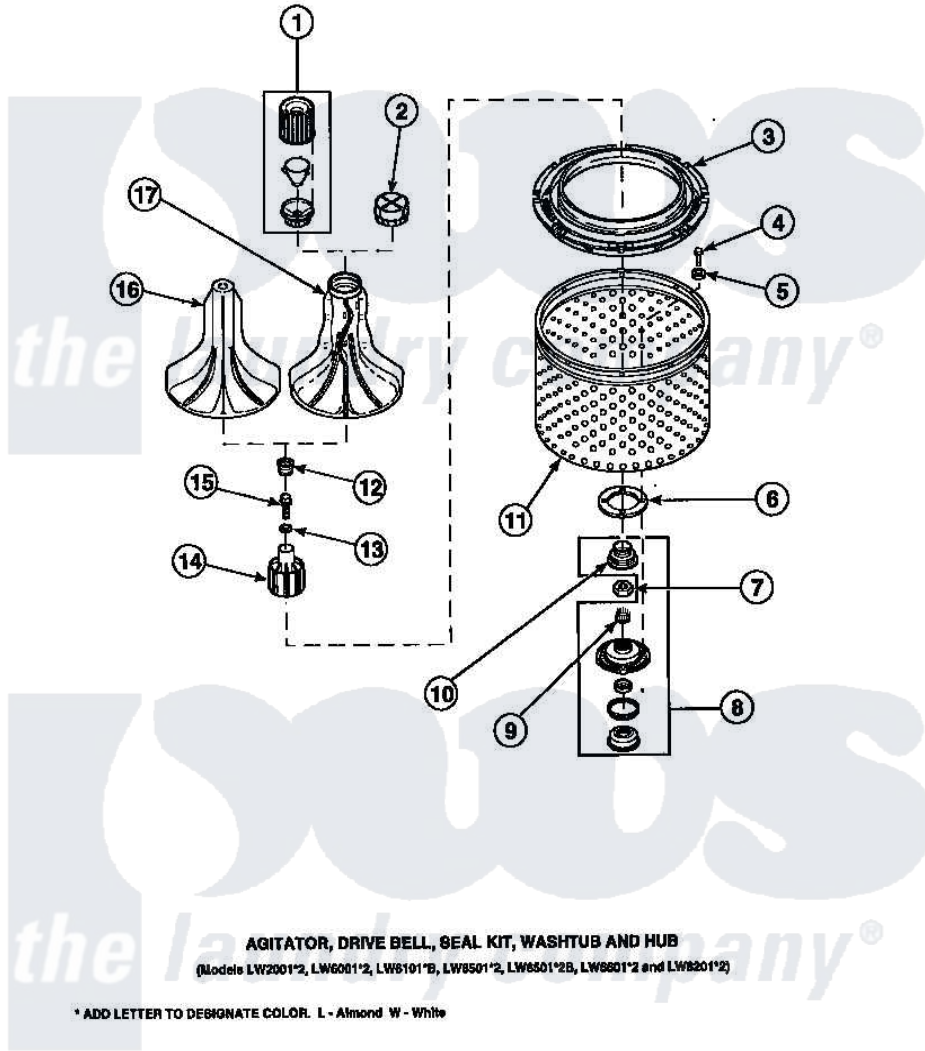

Amana LW6501W2B (BOM: PLW6501W2 A) 02 - AGITATOR/DRIVE BELL/SEAL KIT/TUB & HUB

Amana Residential Amana LW6501W2B (BOM: PLW6501W2 A) Washer Parts Parts Diagram 02 - AGITATOR/DRIVE BELL/SEAL KIT/TUB & HUB
 Click on the part number to view part

Item	Original Part Number	Replaced By	Status	Part Description
1	36542	40002101W		Assembly, Fabric Softner
2	36515			Cap, Agitator
3	35035			Guard, Clothes
4	27202	W10116787		Screw
5	28094			Gasket
7	Y29220	40016301		Nut, Lock
8	495P3	R9900552		Hub And Seal
9	29728	40008301		Insert, Spline
10	36425	40016101		Seal, Bell Drive
12	36511	40008401		Plug, Bell
13	36472			O-Ring
15	34288	40065102		Screw, Shoulder 1/4
16	33513			Agitator, Short-Coin
17	33174	40000501W		Agitator, Flex Vane