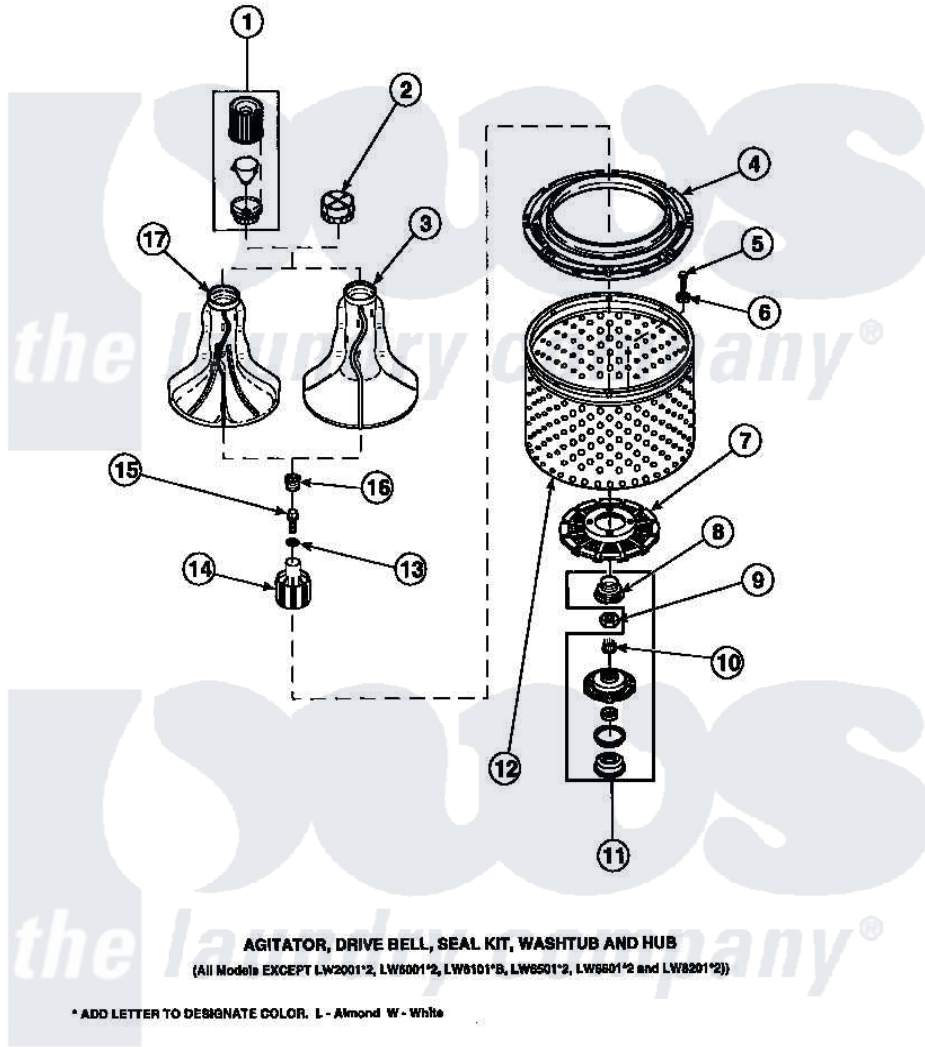

**Amana LW6501W2B (BOM: PLW6501W2 A) 03 - AGITATOR/DRIVE BELL/SEAL KIT/TUB & HUB**

Amana Residential Amana LW6501W2B (BOM: PLW6501W2 A) Washer Parts Parts Diagram 03 - AGITATOR/DRIVE BELL/SEAL KIT/TUB & HUB  
 Click on the part number to view part

Item	Original Part Number	Replaced By	Status	Part Description
1	36542	<a href="#">40002101W</a>		Assembly, Fabric Softner
2	<a href="#">36515</a>			Cap, Agitator
3	36507	<a href="#">40000501W</a>		Agitator, Flex Vane
4	<a href="#">35035</a>			Guard, Clothes
5	27202	<a href="#">W10116787</a>		Screw
6	<a href="#">28094</a>			Gasket
7	32998	<a href="#">39371</a>		Filter Lin
8	36425	<a href="#">40016101</a>		Seal, Bell Drive
9	Y29220	<a href="#">40016301</a>		Nut, Lock
10	29728	<a href="#">40008301</a>		Insert, Spline
11	495P3	<a href="#">R9900552</a>		Hub And Seal
12	33501P	<a href="#">R9900144</a>		Kit- Wash
13	<a href="#">36472</a>			O-Ring
14	36443P	<a href="#">R9900189</a>		Kit, Drive Bell And Seal
15	34288	<a href="#">40065102</a>		Screw, Shoulder 1/4