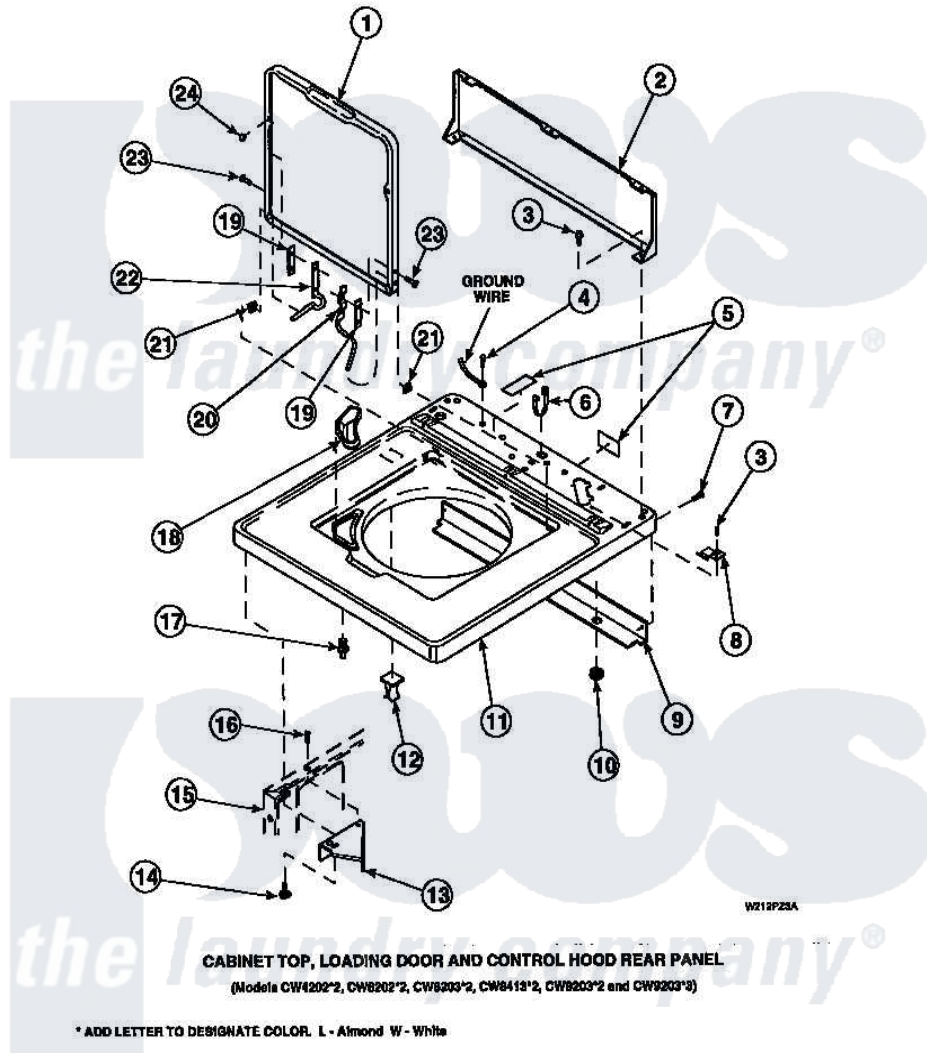

Amana LW6501W2B (BOM: PLW6501W2 A) 05 - CAB TOP/LOADING DR & CTRL HOOD REAR PAN

Amana Residential Amana LW6501W2B (BOM: PLW6501W2 A) Washer Parts Parts Diagram 05 - CAB TOP/LOADING DR & CTRL HOOD REAR PAN
 Click on the part number to view part

Item	Original Part Number	Replaced By	Status	Part Description
2	34903		Not Available	PANEL, BACK HOOD (USE 37782)
3	23962	W10116760		Screw
4	52909			Screw, 10B-16 X 1/2 HeX
6	21903	211881		Grommet, Cord Part Not Used-Gas Models Only
7	27196	27001200		Screw
8	35887	40063901		Clip, Hold Down
11	34902P		Not Available	TOP
12	36519		Not Available	CLIP
13	36034			Bracket, Director-Module
14	Y31644	27001200		Screw
15	34475P		Not Available	CABINET
16	36035		Not Available	SCREW,8-18X3/8 PHIL FLT HD
17	56534			Barrel, Support

18	34776	Not Available	DISPENSER,BLEACH
19	34338		Gasket, Hinge
20	36437		Hinge, Lid R
21	33446	40008201	Bushing, Hinge
22	36513		Hinge, Left
23	34337	W10119828	Screw, Lid Hinge Mounting
24	21685	40038001	Bumper