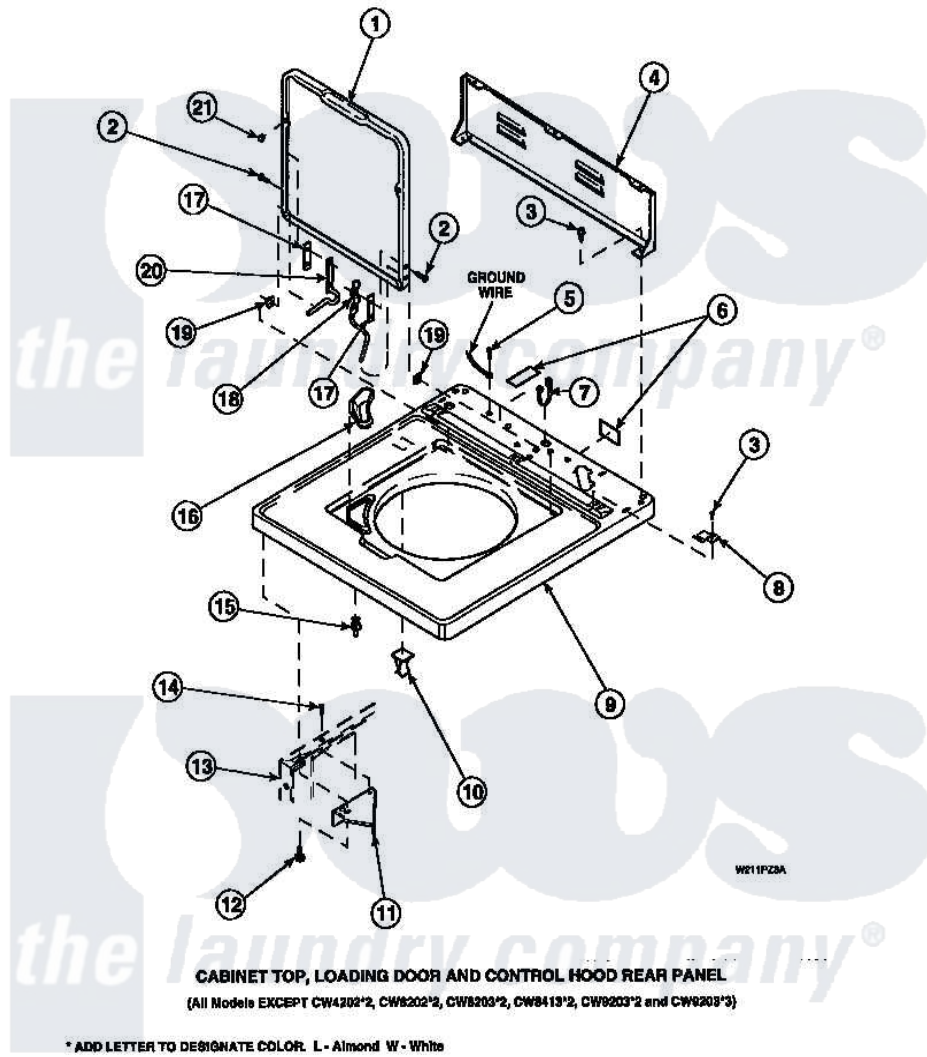

Amana LW6501W2B (BOM: PLW6501W2 A) 06 - CAB TOP/LOADING DR & CTRL HOOD REAR PAN

Amana Residential Amana LW6501W2B (BOM: PLW6501W2 A) Washer Parts Parts Diagram 06 - CAB TOP/LOADING DR & CTRL HOOD REAR PAN
 Click on the part number to view part

Item	Original Part Number	Replaced By	Status	Part Description
1	33541P		Not Available	LID
2	34337	W10119828		Screw, Lid Hinge Mounting
3	23962	W10116760		Screw
4	34903		Not Available	PANEL, BACK HOOD (USE 37782)
5	52909			Screw, 10B-16 X 1/2 HeX
6	24903		Not Available	STICKER,DISCONNECT POW
7	21903	211881		Grommet, Cord Part Not Used-Gas Models Only
8	35887	40063901		Clip, Hold Down
9	34902P		Not Available	TOP
10	36519		Not Available	CLIP
11	36034			Bracket, Director-Module
12	Y31644	27001200		Screw
13	34475P		Not Available	CABINET

14	36035	Not Available	SCREW,8-18X3/8 PHIL FLT HD
15	56534		Barrel, Support
16	34776	Not Available	DISPENSER,BLEACH
17	34338		Gasket, Hinge
18	36437		Hinge, Lid R
19	33446	40008201	Bushing, Hinge
20	36513		Hinge, Left
21	21685	40038001	Bumper
NI	26594P		Grease, Silicone - 2 Oz Tube