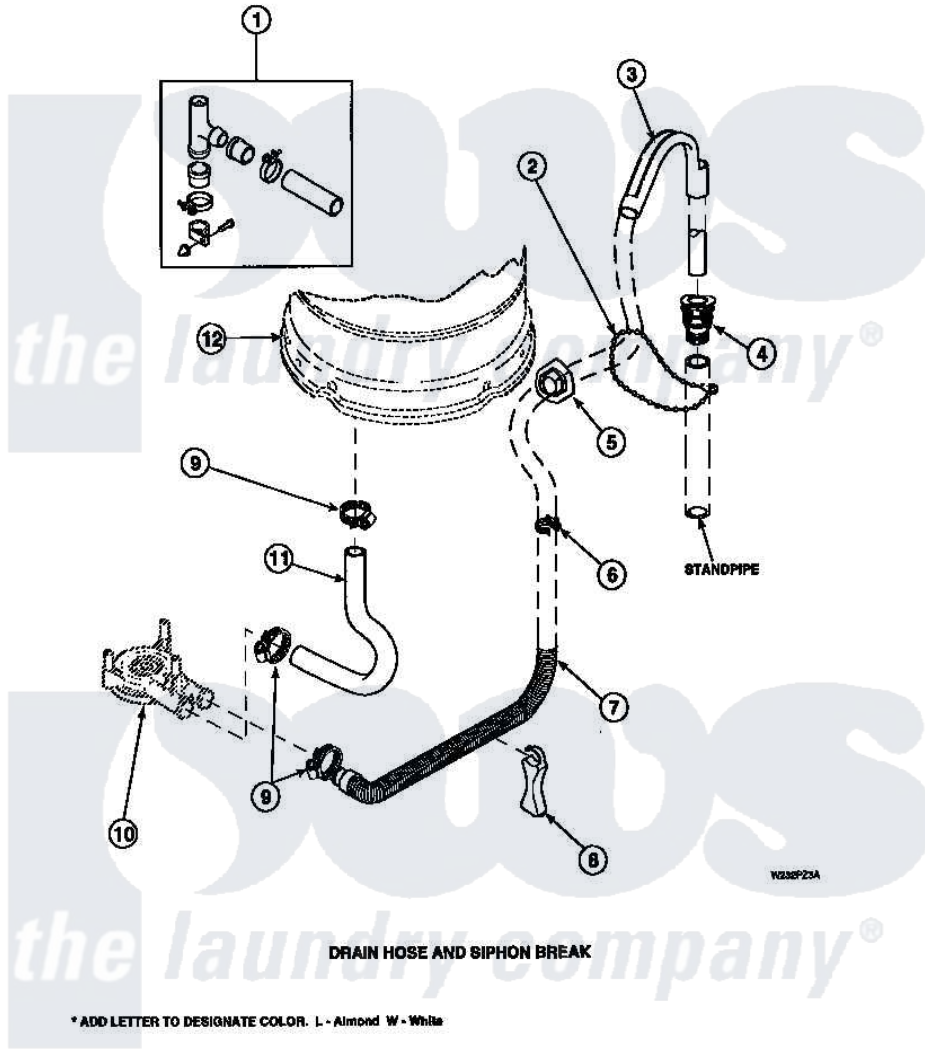

Amana LW6501W2B (BOM: PLW6501W2 A) 07 - DRAIN HOSE AND SIPHON BREAK

Amana Residential Amana LW6501W2B (BOM: PLW6501W2 A) Washer Parts Parts Diagram 07 - DRAIN HOSE AND SIPHON BREAK

Click on the part number to view part

Item	Original Part Number	Replaced By	Status	Part Description
1	562P3	76660		Break-Sphn
2	33489	8539404		Tie-Wire
3	33615	22003814		Retainer, Drain Hose
4	36878	40008101		Adapter, Standpipe
5	32219			Relief, Strain
6	36014			Clip, Retainer-Hose
7	37245	40053901		Hose, Drain
8	36522			Hose Support
"	35487			Support, Hose
9	36802	285655		Clamp, Hose
10	36863P	27001233		Pump
11	35753			Hose, Tub To Pump-Ddp
"	35752			Hose, Tub To Pump-Ddp
12	34438P			Assembly, Outer Tub
"	34439P			Outer Tub