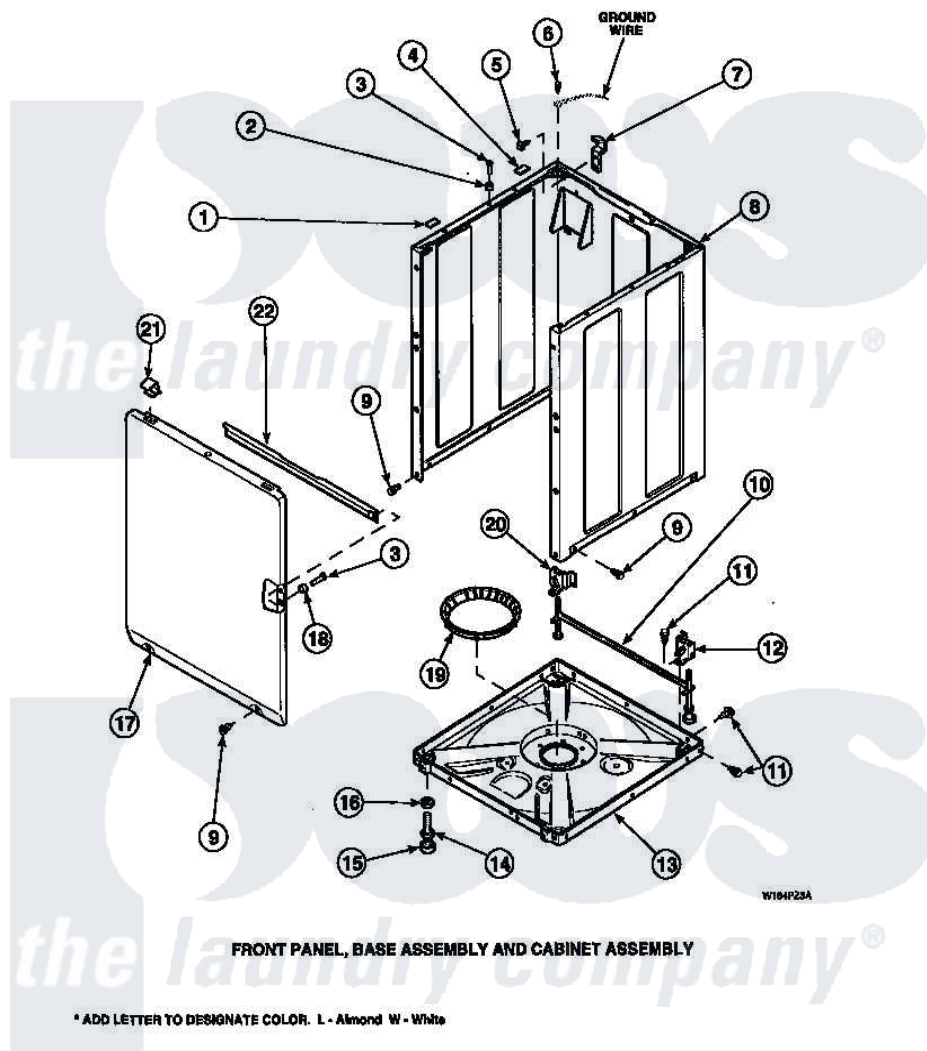

Amana LW6501W2B (BOM: PLW6501W2 A) 08 - FRONT PANEL, BASE ASSY AND CABINET ASSY

Amana Residential Amana LW6501W2B (BOM: PLW6501W2 A) Washer Parts Parts Diagram 08 - FRONT PANEL, BASE ASSY AND CABINET ASSY
 Click on the part number to view part

Item	Original Part Number	Replaced By	Status	Part Description
1	Y56128			Pad, Bumper
2	56079	505187		Locator, Panel
3	32671	Y014874		Screw, Idler Arm And Sleeve
4	36226			Pad, Bumper .25
5	34499		Not Available	SCREW, No.10B X 1/4 TAP IN HX
6	23962	W10116760		Screw
7	Y27103			Hinge, Hold-Down Lug
8	34475P		Not Available	CABINET
9	27196	27001200		Screw
10	34443			Assembly, Leg And Stabilier
11	35148		Not Available	SCREW, 1/4-14 X 3/8 HX HD
12	36036		Not Available	BRACKET, SLL-RIGHT
13	36599P			Assembly Nut/ Leg Base
"	34434P			Assembly Nut/Leg Base

14	Y34319	22003428	Leg, Adjustable
15	34318	40016001	Foot, Rubber
16	Y21899	40038101	Nut, Leg
17	34656P	Not Available	NOT GOOD No. SEE NOTE PNL, FRONT
18	28102		Locator, Panel
19	36108	Not Available	SNUBBER PAD & ISOLATOR
20	36037		Bracket, SII-Left
21	35865		Clip, Hold-Down Front Panel
22	Y35097	Not Available	BRACE, FRT PNL