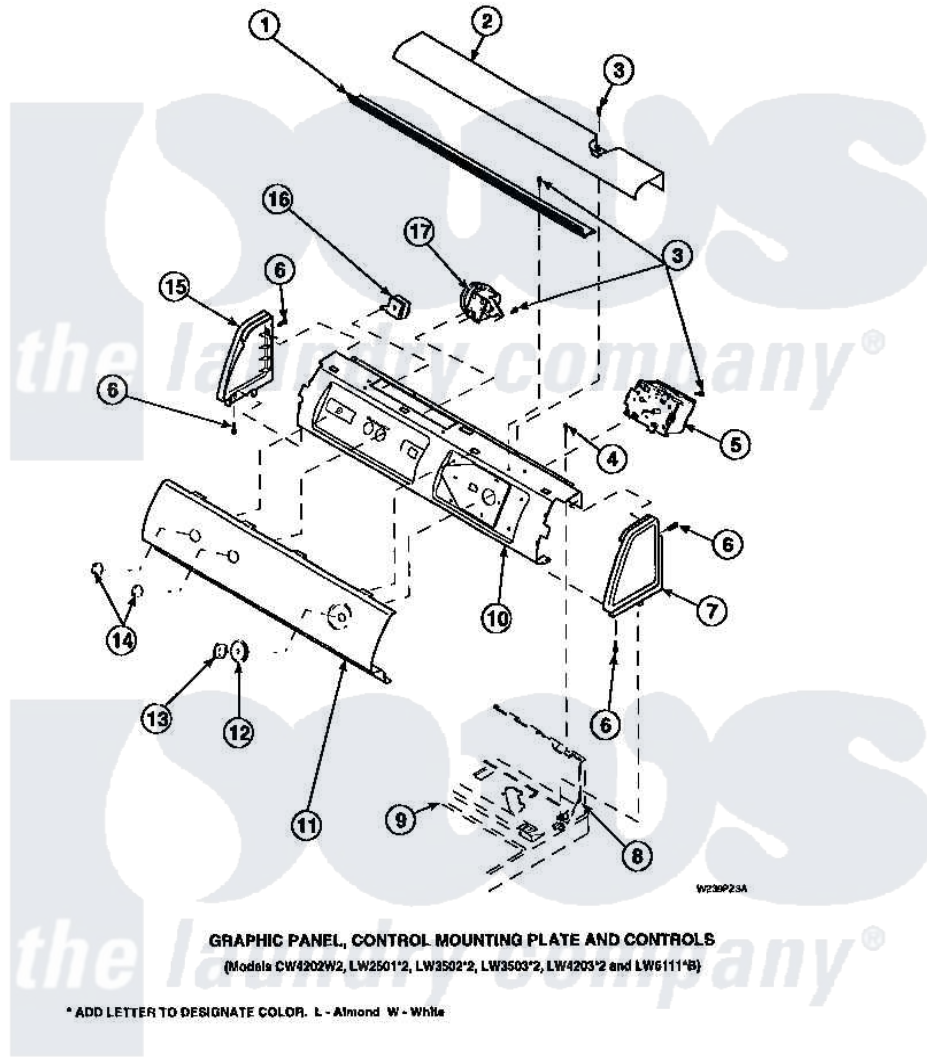

Amana LW6501W2B (BOM: PLW6501W2 A) 09 - GRAPHIC PANEL, CTRL
MTG PLATE AND CTRLS

Amana Residential Amana LW6501W2B (BOM: PLW6501W2 A) Washer Parts Diagram 09 - GRAPHIC PANEL,
CTRL MTG PLATE AND CTRLS
Click on the part number to view part

Item	Original Part Number	Replaced By	Status	Part Description
1	Y34826		Not Available	DIFFUSER,LAMP-CLEAR
3	23962	W10116760		Screw
4	34904	489355		Screw, 8 X 1/2
5	31239	31239P		Timer 3 Cycle Package
6	501086	90767		Screw, 8A X 3/8 HeX Washer Head Tapping
8	34903		Not Available	PANEL, BACK HOOD (USE 37782)
9	34902P		Not Available	TOP
10	34821		Not Available	CONTROL MOUNTING PLATE
16	35115			Switch, TemPerature 3 P
17	36045	40055101		Switch, Pressure