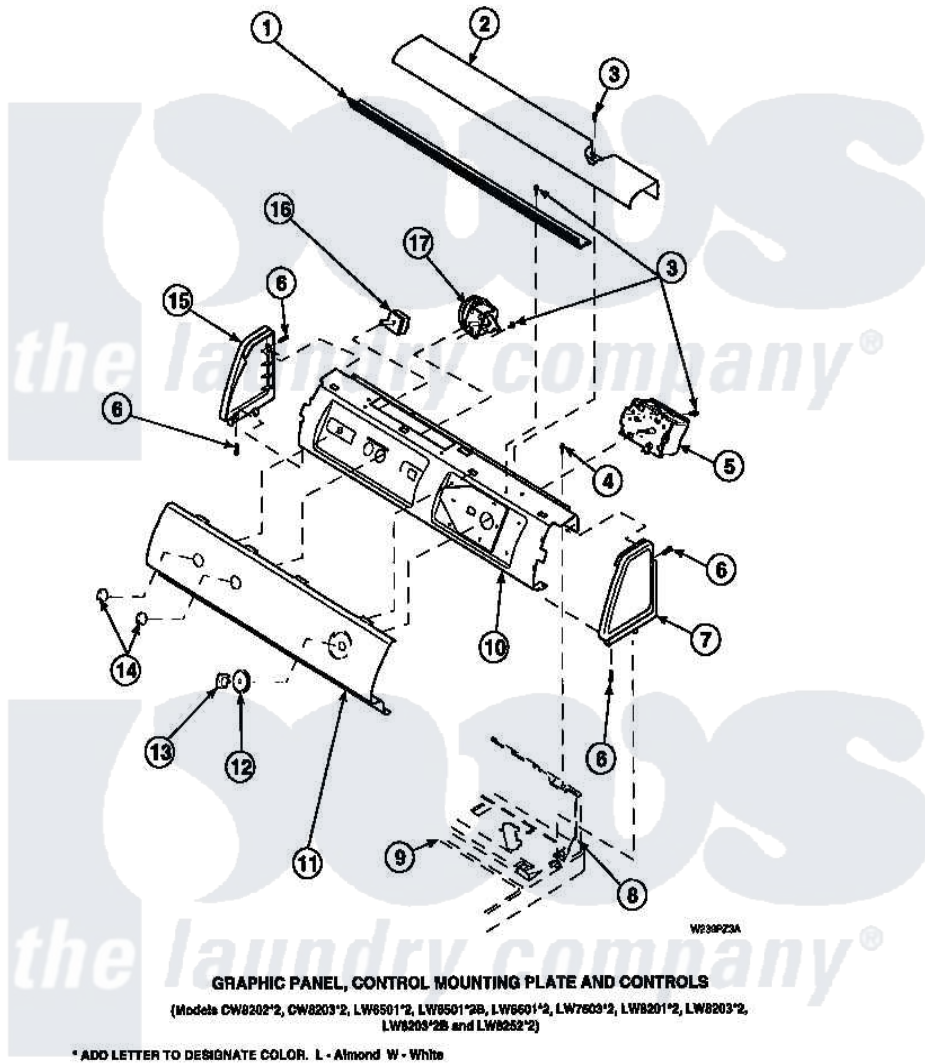

**Amana LW6501W2B (BOM: PLW6501W2 A) 10 - GRAPHIC PANEL, CTRL
MTG PLATE AND CTRLS**

Amana Residential Amana LW6501W2B (BOM: PLW6501W2 A) Washer Parts Parts Diagram 10 - GRAPHIC PANEL, CTRL MTG PLATE AND CTRLS
 Click on the part number to view part

Item	Original Part Number	Replaced By	Status	Part Description
1	Y34826		Not Available	DIFFUSER,LAMP-CLEAR
2	34824		Not Available	TOP COVER
3	23962	W10116760		Screw
4	34904	489355		Screw, 8 X 1/2
5	31239	31239P		Timer 3 Cycle Package
6	501086	90767		Screw, 8A X 3/8 HeX Washer Head Tapping
7	34817		Not Available	END CAP(RIGHT)
8	34903		Not Available	PANEL, BACK HOOD (USE 37782)
9	34902P		Not Available	TOP
10	34821		Not Available	CONTROL MOUNTING PLATE
11	37681W		Not Available	PANEL, GRAPHICS (WHITE)
"	36613		Not Available	GRAPHIC PANEL
"	36920		Not Available	GRAPHIC PANEL

12	36700	Not Available	TIMER KNOB SKIRT
13	35333	Not Available	TIMER KNOB
14	36701	Not Available	KNOB, TEMP
15	34818	Not Available	END CAP(LEFT)
16	35115		Switch, TemPerature 3 P
17	35010	39035	Switch, Pressure-Var
"	36045	40055101	Switch, Pressure