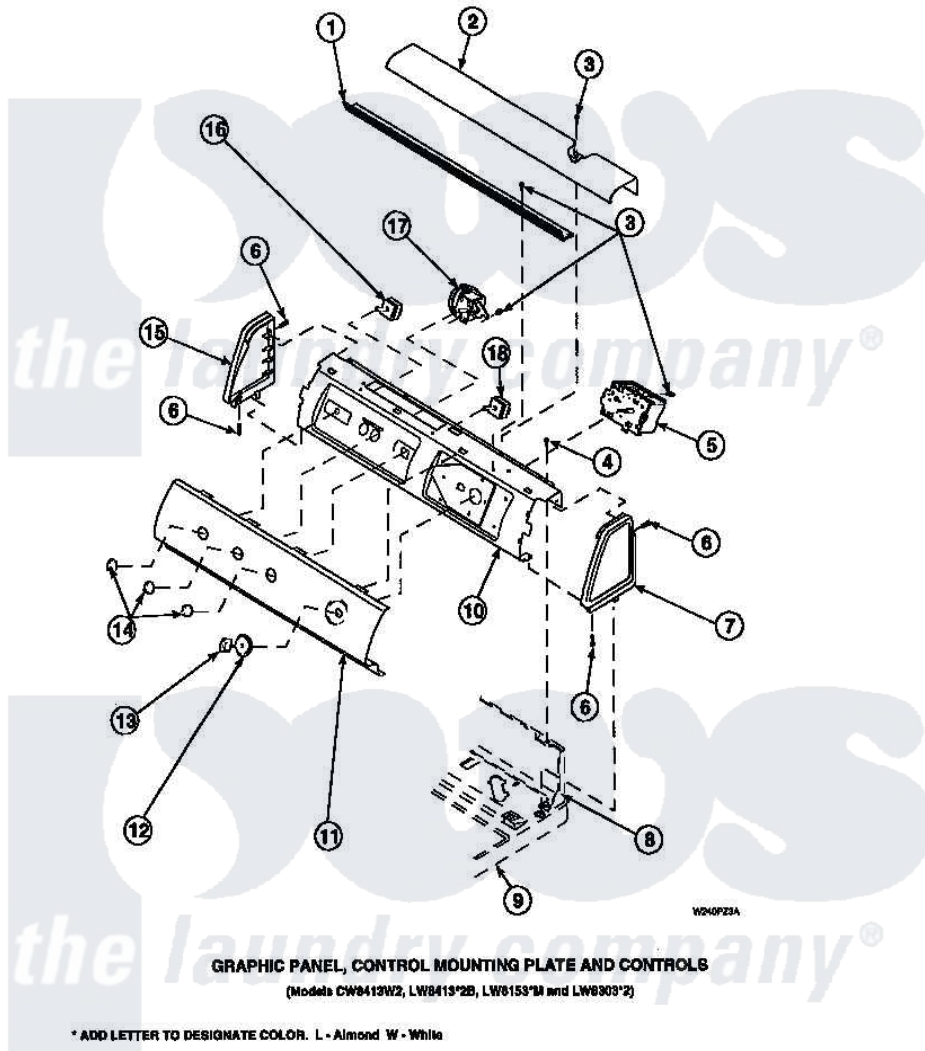

**Amana LW6501W2B (BOM: PLW6501W2 A) 11 - GRAPHIC PANEL, CTRL MTG PLATE AND CTRLS**

Amana Residential Amana LW6501W2B (BOM: PLW6501W2 A) Washer Parts Parts Diagram 11 - GRAPHIC PANEL, CTRL MTG PLATE AND CTRLS  
 Click on the part number to view part

Item	Original Part Number	Replaced By	Status	Part Description
1	Y34826		Not Available	DIFFUSER,LAMP-CLEAR
2	34824		Not Available	TOP COVER
3	23962	<a href="#">W10116760</a>		Screw
4	34904	<a href="#">489355</a>		Screw, 8 X 1/2
5	<a href="#">36607</a>			Timer, 4 Cycle
6	501086	<a href="#">90767</a>		Screw, 8A X 3/8 HeX Washer Head Tapping
7	34817		Not Available	END CAP(RIGHT)
8	34903		Not Available	PANEL, BACK HOOD (USE 37782)
9	34902P		Not Available	TOP
10	34821		Not Available	CONTROL MOUNTING PLATE
11	36611		Not Available	PANEL, GRAPHICS
12	36700		Not Available	TIMER KNOB SKIRT
13	35333		Not Available	TIMER KNOB

14	36701	Not Available	KNOB, TEMP
15	34818	Not Available	END CAP(LEFT)
17	36045	<a href="#">40055101</a>	Switch, Pressure