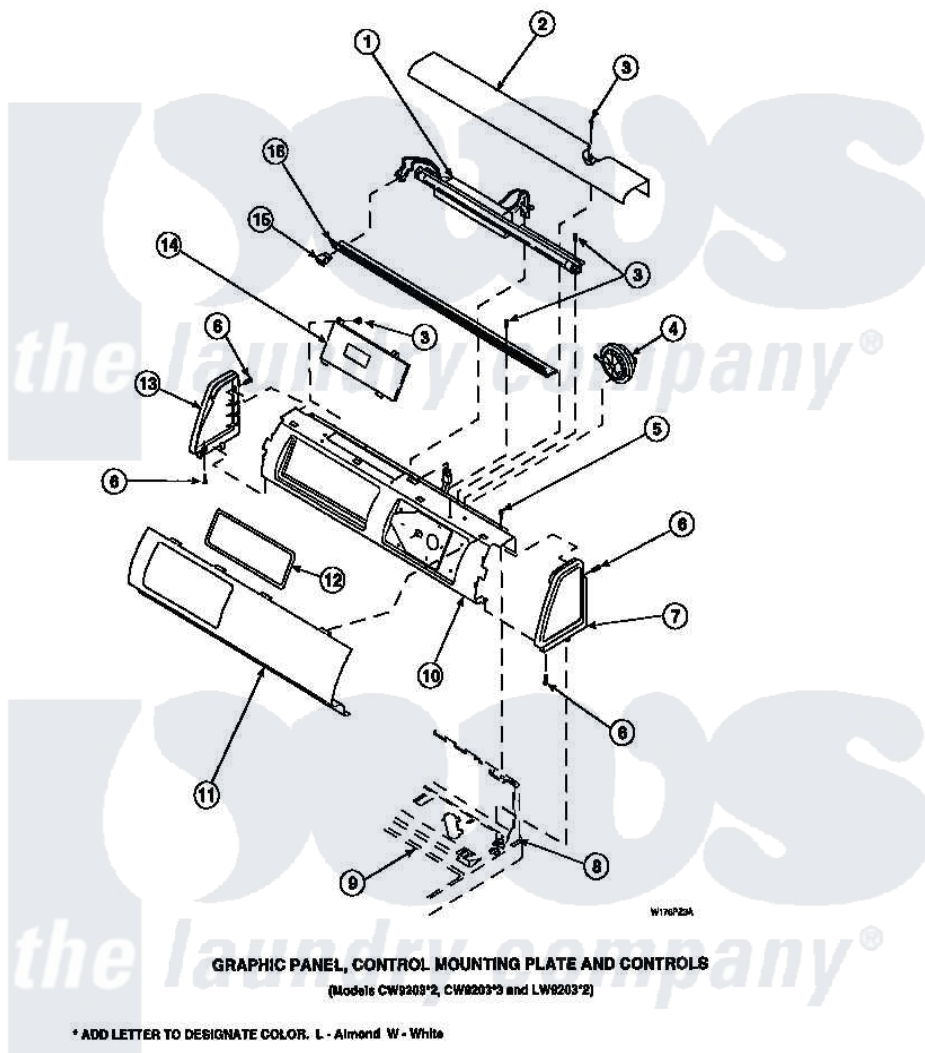

**Amana LW6501W2B (BOM: PLW6501W2 A) 12 - GRAPHIC PANEL, CTRL
MTG PLATE AND CTRLS**

Amana [Residential Amana LW6501W2B \(BOM: PLW6501W2 A\) Washer Parts](#) Parts Diagram 12 - GRAPHIC PANEL, CTRL MTG PLATE AND CTRLS
Click on the part number to view part

Item	Original Part Number	Replaced By	Status	Part Description
2	34824		Not Available	TOP COVER
3	23962	W10116760		Screw
5	34904	489355		Screw, 8 X 1/2
6	501086	90767		Screw, 8A X 3/8 HeX Washer Head Tapping
7	34817		Not Available	END CAP(RIGHT)
8	34903		Not Available	PANEL, BACK HOOD (USE 37782)
9	34902P		Not Available	TOP
13	34818		Not Available	END CAP(LEFT)