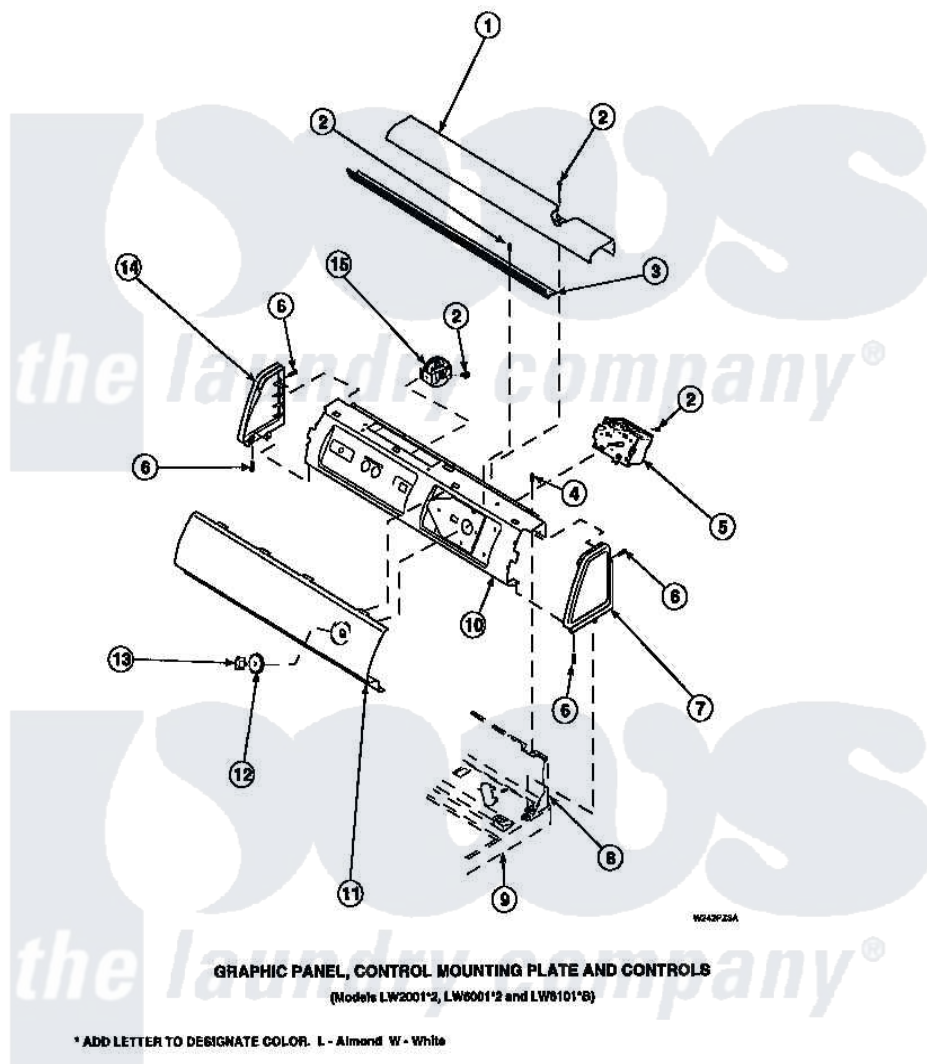

Amana LW6501W2B (BOM: PLW6501W2 A) 13 - GRAPHIC PANEL, CTRL MTG PLATE AND CTRLS

Amana Residential Amana LW6501W2B (BOM: PLW6501W2 A) Washer Parts Parts Diagram 13 - GRAPHIC PANEL, CTRL MTG PLATE AND CTRLS
Click on the part number to view part

Item	Original Part Number	Replaced By	Status	Part Description
2	23962	W10116760		Screw
3	Y34826		Not Available	DIFFUSER,LAMP-CLEAR
4	34904	489355		Screw, 8 X 1/2
6	501086	90767		Screw, 8A X 3/8 HeX Washer Head Tapping
7	34817		Not Available	END CAP(RIGHT)
8	34903		Not Available	PANEL, BACK HOOD (USE 37782)
9	34902P		Not Available	TOP
10	34821		Not Available	CONTROL MOUNTING PLATE
12	33817		Not Available	ASSY,TIMER SKIRT-BLACK
13	33897			Knob, Timer-Washer-Blac
14	34818		Not Available	END CAP(LEFT)