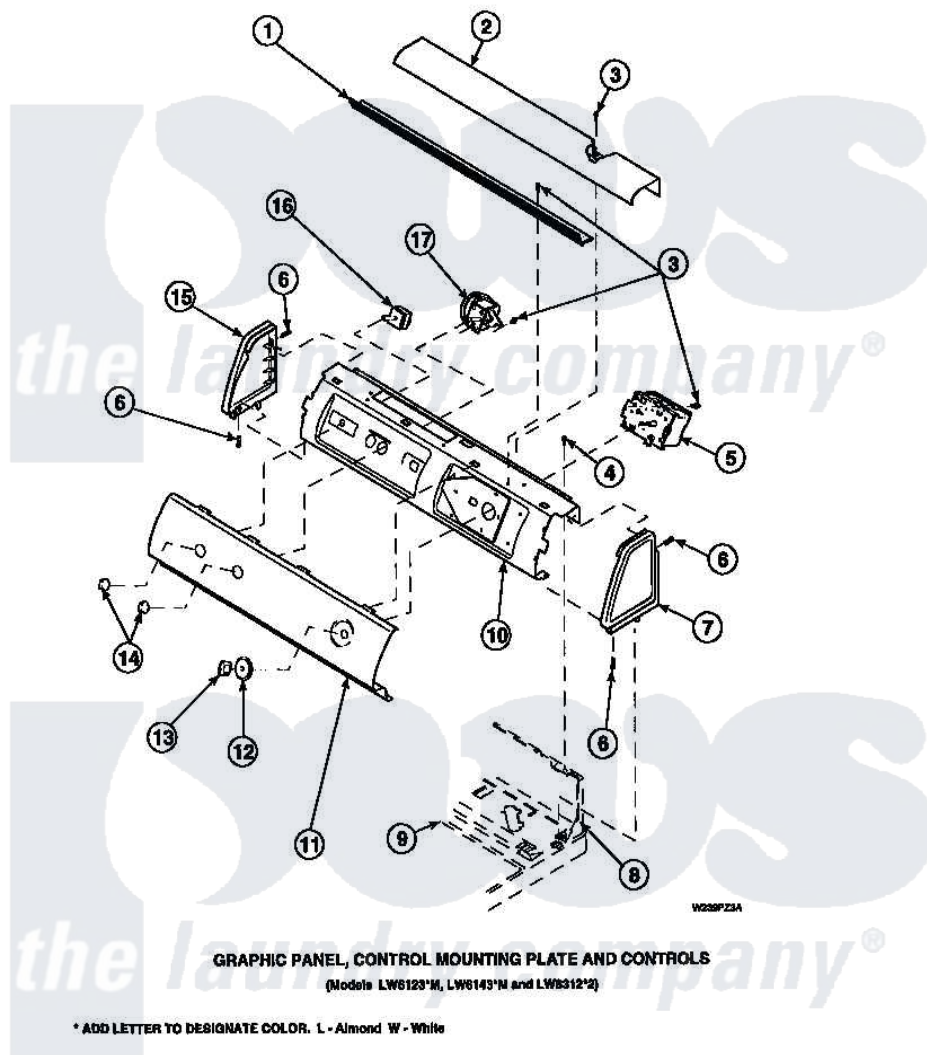

Amana LW6501W2B (BOM: PLW6501W2 A) 14 - GRAPHIC PANEL, CTRL MTG PLATE AND CTRLS

Amana Residential Amana LW6501W2B (BOM: PLW6501W2 A) Washer Parts Parts Diagram 14 - GRAPHIC PANEL, CTRL MTG PLATE AND CTRLS
Click on the part number to view part

Item	Original Part Number	Replaced By	Status	Part Description
1	Y34826		Not Available	DIFFUSER,LAMP-CLEAR
2	34824		Not Available	TOP COVER
3	23962	W10116760		Screw
4	34904	489355		Screw, 8 X 1/2
5	31239	31239P		Timer 3 Cycle Package
6	501086	90767		Screw, 8A X 3/8 HeX Washer Head Tapping
7	34817		Not Available	END CAP(RIGHT)
8	34903		Not Available	PANEL, BACK HOOD (USE 37782)
9	34902P		Not Available	TOP
10	34821		Not Available	CONTROL MOUNTING PLATE
12	36700		Not Available	TIMER KNOB SKIRT
13	35333		Not Available	TIMER KNOB
14	36701		Not Available	KNOB, TEMP

15 34818

Not Available

END CAP(LEFT)

16 [35115](#)

Switch, TemPerature 3 P

17 36045

[40055101](#)

Switch, Pressure