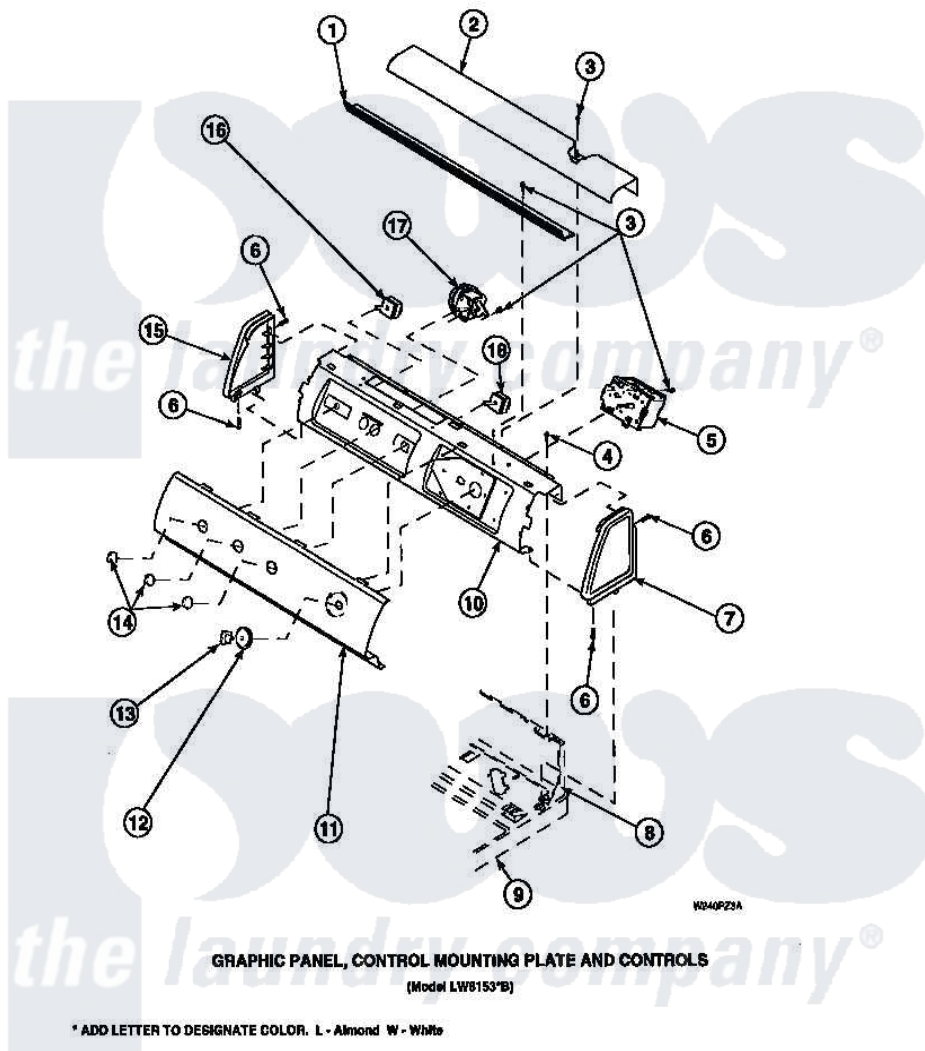

**Amana LW6501W2B (BOM: PLW6501W2 A) 15 - GRAPHIC PANEL, CTRL
MTG PLATE AND CTRLS**

Amana Residential Amana LW6501W2B (BOM: PLW6501W2 A) Washer Parts Parts Diagram 15 - GRAPHIC PANEL, CTRL MTG PLATE AND CTRLS
Click on the part number to view part

Item	Original Part Number	Replaced By	Status	Part Description
1	Y34826		Not Available	DIFFUSER,LAMP-CLEAR
3	23962	W10116760		Screw
4	34904	489355		Screw, 8 X 1/2
6	501086	90767		Screw, 8A X 3/8 HeX Washer Head Tapping
8	34903		Not Available	PANEL, BACK HOOD (USE 37782)
9	34902P		Not Available	TOP
10	34821		Not Available	CONTROL MOUNTING PLATE
17	36045	40055101		Switch, Pressure