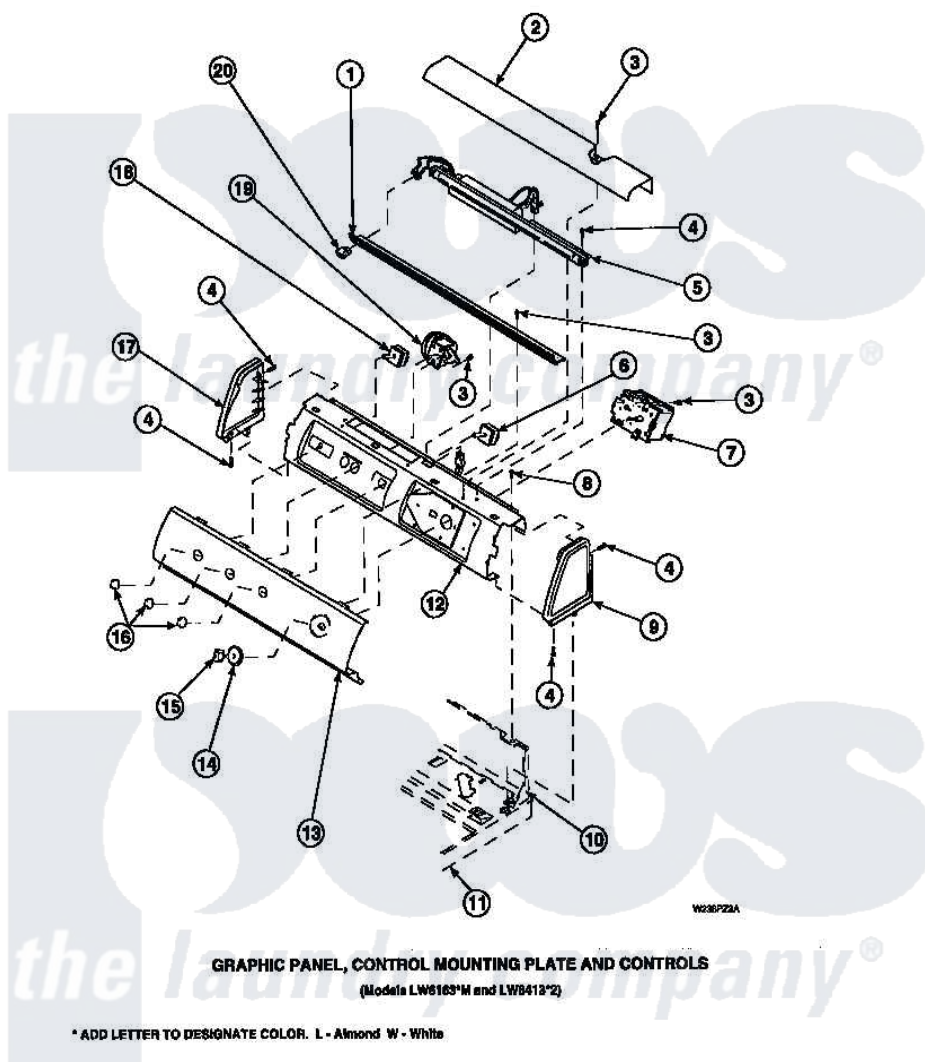

Amana LW6501W2B (BOM: PLW6501W2 A) 16 - GRAPHIC PANEL, CTRL MTG PLATE AND CTRLS

Amana Residential Amana LW6501W2B (BOM: PLW6501W2 A) Washer Parts Parts Diagram 16 - GRAPHIC PANEL, CTRL MTG PLATE AND CTRLS
Click on the part number to view part

Item	Original Part Number	Replaced By	Status	Part Description
2	34824		Not Available	TOP COVER
3	23962	W10116760		Screw
4	501086	90767		Screw, 8A X 3/8 HeX Washer Head Tapping
8	34904	489355		Screw, 8 X 1/2
9	34817		Not Available	END CAP(RIGHT)
10	34903		Not Available	PANEL, BACK HOOD (USE 37782)
11	34902P		Not Available	TOP
12	34821		Not Available	CONTROL MOUNTING PLATE
14	36700		Not Available	TIMER KNOB SKIRT
15	35333		Not Available	TIMER KNOB
16	36701		Not Available	KNOB, TEMP
17	34818		Not Available	END CAP(LEFT)
19	36045	40055101		Switch, Pressure