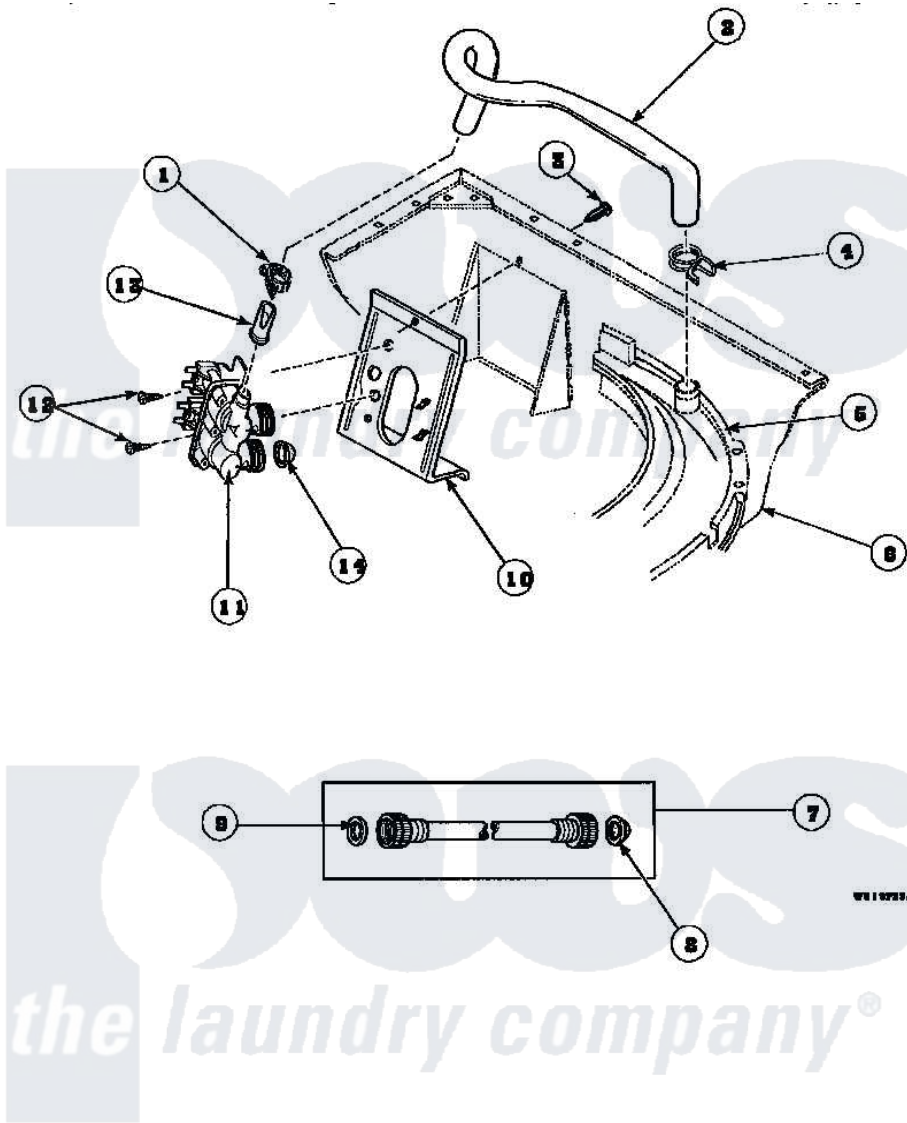

Amana LW6501W2B (BOM: PLW6501W2 A) 17 - INLET/FILL HOSE & MIXING VLV MTG BRKT

Amana Residential Amana LW6501W2B (BOM: PLW6501W2 A) Washer Parts Parts Diagram 17 - INLET/FILL HOSE & MIXING VLV MTG BRKT
 Click on the part number to view part

Item	Original Part Number	Replaced By	Status	Part Description
1	36801	596669		Clamp, Manifold
2	35874	38155		Hose, Mix Valve To TU
3	33562	27001200		Screw
4	29210			Hose Clamp
5	36025P			Assembly, Tub Coverand Gasket
6	34475P		Not Available	CABINET
7	20618	21001467		Hose- 10'
"	20617		Not Available	HOSE, INLET (8 FT)
"	28330P	202860		Inlet Hose Assembly
8	28605	22002960		Strainer, Washer Inlet
9	20290	Y013783		Washer, Inlet Hose
10	34972	39407		Bracket, Valve
11	34963	34963P		Valve Mixing Package
12	501086	00767		Screw, 8A X 3/8 HeX Washer