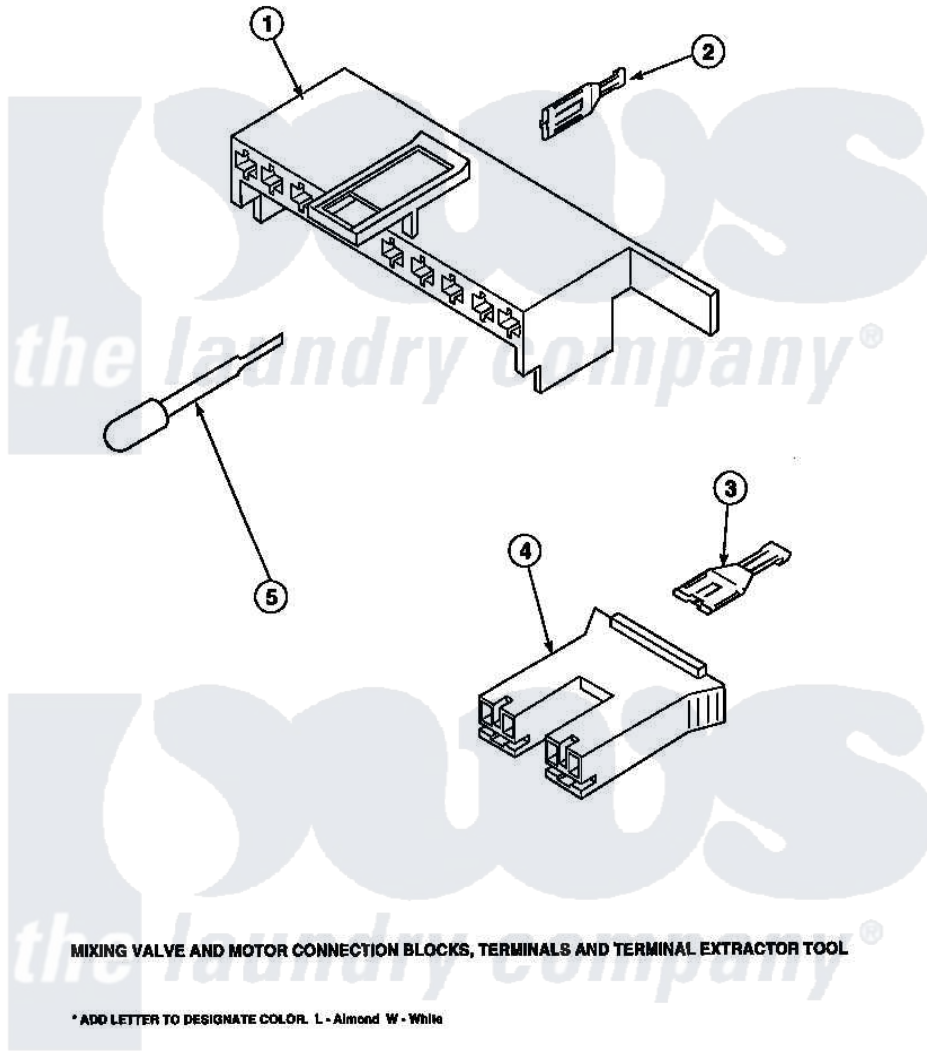

**Amana LW6501W2B (BOM: PLW6501W2 A) 19 - MIXING VALVE & MOTOR
CONN BLOCKS, TERM**

Amana [Residential Amana LW6501W2B \(BOM: PLW6501W2 A\) Washer Parts](#) Parts Diagram 19 - MIXING VALVE & MOTOR CONN BLOCKS, TERM
 Click on the part number to view part

Item	Original Part Number	Replaced By	Status	Part Description
1	34677			10 Circuit Plug
2	Y00188			Molex Terminal
3	Y00121		Not Available	SPADE TERMINAL(12 GAUGE) (1/4 INCH-(2) 18 GAUGE WIRES O
4	34676			Plug
"	34675		Not Available	PLUG
5	283P4			Terminal Extractor Tool
NI	34349		Not Available	HOOD HARNESS -
"	35347			Assembly, Wiring Harness
"	36484			Harness Hood
"	35352			Assembly, Wiring Harness-Hood
"	35350			Assembly, Wiring Harness-Hood
"	36059			Assembly, Wiring Harness-Hood