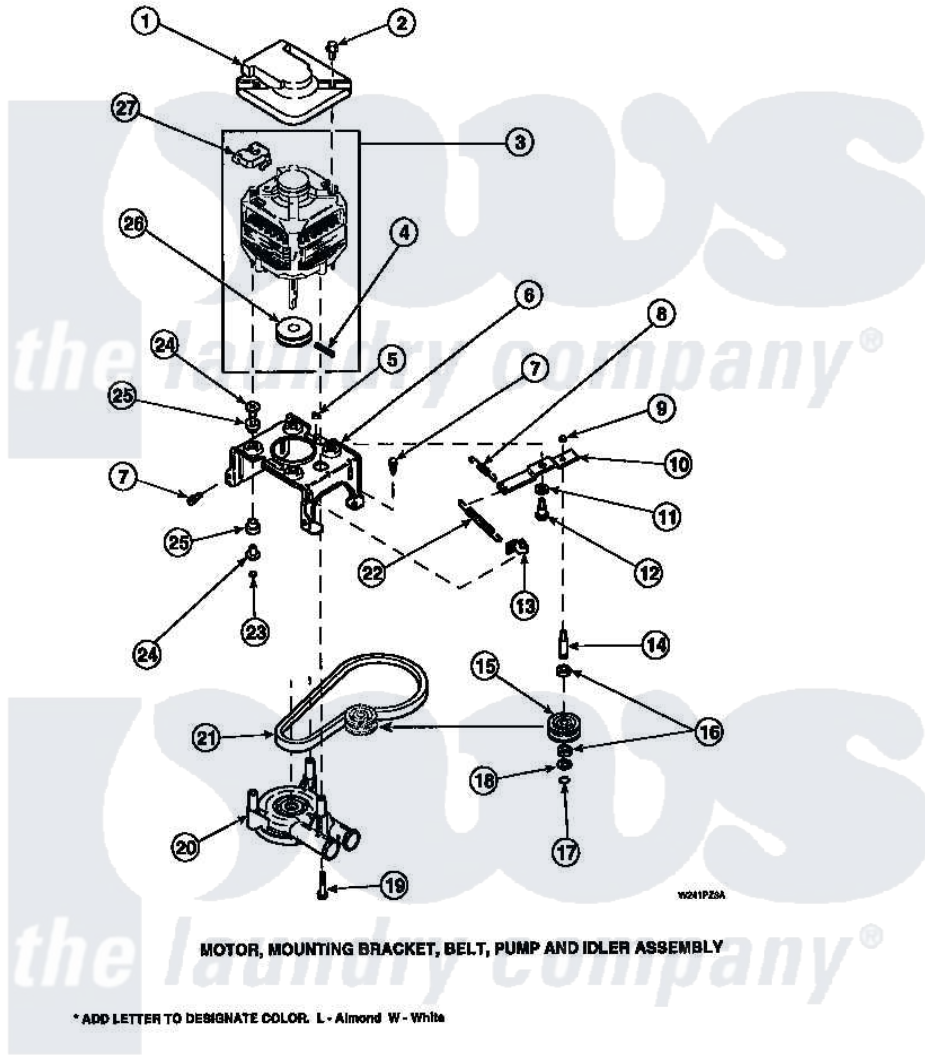

**Amana LW6501W2B (BOM: PLW6501W2 A) 20 - MOTOR, MTG BRKT, BELT, PUMP & IDLER ASSY**

Amana Residential Amana LW6501W2B (BOM: PLW6501W2 A) Washer Parts Parts Diagram 20 - MOTOR, MTG BRKT, BELT, PUMP & IDLER ASSY  
Click on the part number to view part

Item	Original Part Number	Replaced By	Status	Part Description
1	34754	<a href="#">40112301</a>		Shield, Motor
2	36639	<a href="#">4312464</a>		Screw
3	34910P	<a href="#">27001215</a>		Motor W/Pulley
4	<a href="#">23750</a>			Pin, Roll
5	52566	<a href="#">27001225</a>		Nut, Jam Mid Lock 1/4-20
6	34890		Not Available	BRACKET,MOTOR MOUNT
"	<a href="#">37415P</a>			Kit, Motor Brkt
"	37415	<a href="#">37415P</a>		Kit, Motor Brkt
7	Y31645	<a href="#">27001200</a>		Screw
8	30620		Not Available	SPRING,IDLER LEVER HEL
9	28803	<a href="#">2221070</a>		Clamp, Nylon
10	31054	<a href="#">40041002</a>		Lever, Idler
"	37443	<a href="#">40041002</a>		Lever, Idler
11	81392	<a href="#">40054701</a>		Washer
12	27229	<a href="#">40038901</a>		Screw, 1/4-20

13	<a href="#">28849</a>		Clip, Spring
14	<a href="#">28802</a>		Shaft, Idler
15	28800	Not Available	WHEEL, IDLER
16	<a href="#">Y29443</a>		Washer, Felt
17	<a href="#">23748</a>		Ring, Retaining
18	<a href="#">52549</a>		Washer, 501 ID X3/4 Odx
19	Y34565	<a href="#">40063701</a>	Screw, 10-16 x 1.75
20	36863P	<a href="#">27001233</a>	Pump
21	<a href="#">28808</a>		Belt, Agitate And Spin
22	<a href="#">37366</a>		Spring, Idler
"	<a href="#">37606</a>		Spring, Idler Lever
23	35423	<a href="#">3400029</a>	Nut, Adapter Plate
24	<a href="#">34791</a>		Post, Mount-Motor
25	<a href="#">34788</a>		Mount, Motor
26	27171	Not Available	PULLEY, MOTOR
27	35632	Not Available	SWITCH, MOTOR