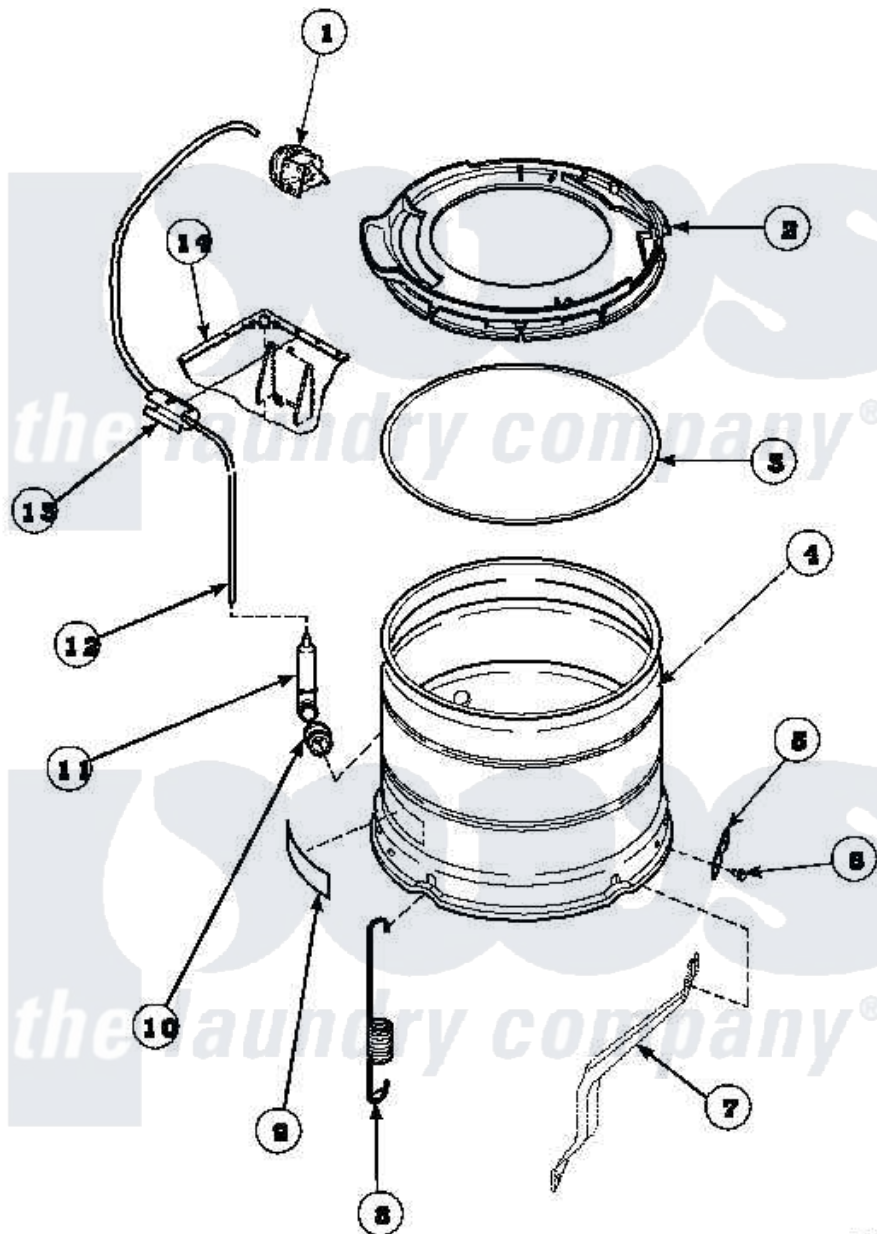

Amana LW6501W2B (BOM: PLW6501W2 A) 21 - OUTER TUB, COVER AND PRESSURE HOSE

Amana Residential Amana LW6501W2B (BOM: PLW6501W2 A) Washer Parts Parts Diagram 21 - OUTER TUB, COVER AND PRESSURE HOSE

Click on the part number to view part

Item	Original Part Number	Replaced By	Status	Part Description
1	36045	40055101		Switch, Pressure
2	36025P			Assembly, Tub Cover and Gasket
3	32857			Gasket, Tub Cover Small
4	34438P			Assembly, Outer Tub
5	27926			Plate, Leg .063
6	35369	40128701		Screw, 5/16-18 X .50
7	34471		Not Available	LEG,SUPPORT
8	35948			Spring, Leg-Large Tub
9	500049		Not Available	STICKER
10	29175	40037801		Grommet
11	30907	40008501		Assembly, Pressure Bulb
12	29213	39125		Tubing 31
13	36985		Not Available	CLIP, HOSE
14	34475P		Not Available	CABINET