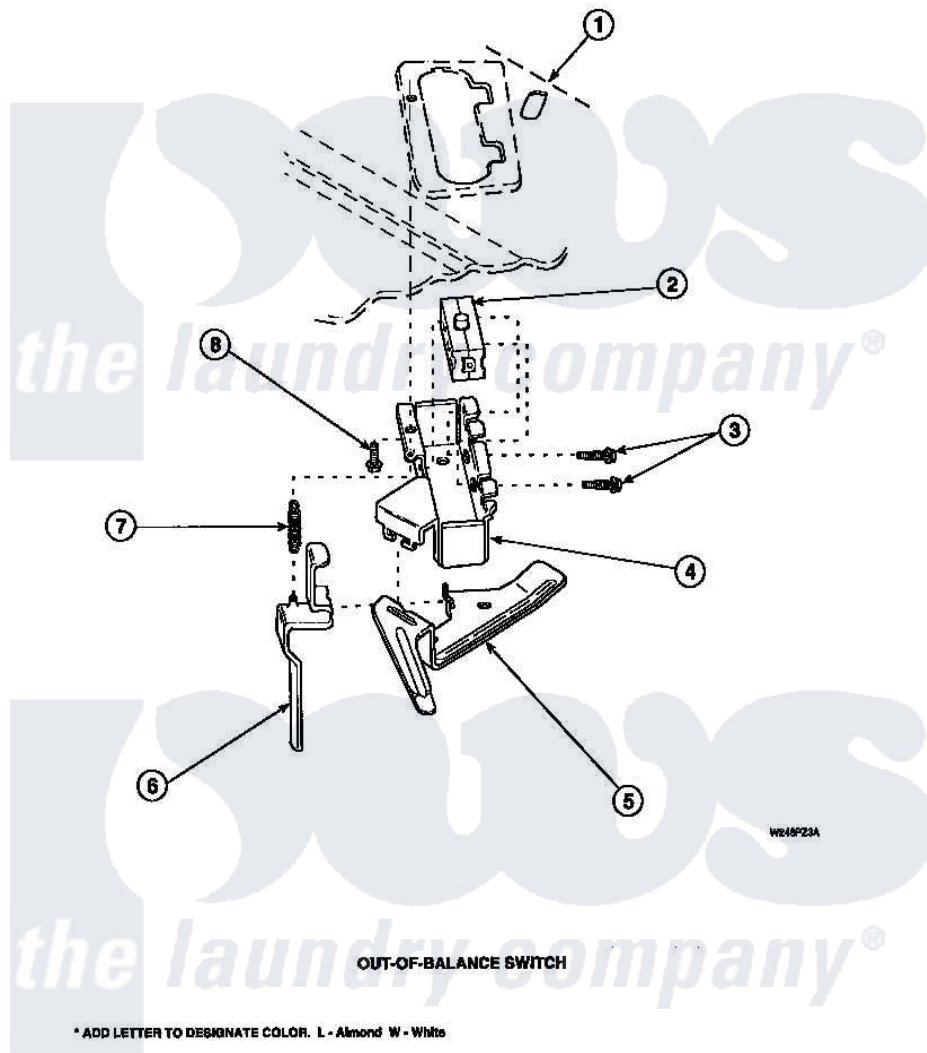

Amana LW6501W2B (BOM: PLW6501W2 A) 22 - OUT-OF-BALANCE SWITCH

Amana Residential Amana LW6501W2B (BOM: PLW6501W2 A) Washer Parts Parts Diagram 22 - OUT-OF-BALANCE SWITCH

Click on the part number to view part

Item	Original Part Number	Replaced By	Status	Part Description
1	34902P		Not Available	TOP
2	33445	27001095		Switch, Lid
3	36510			Screw
4	36497P			Kit, Switch Holder
5	33441			Arm, Actuator
6	33442			Lever, Unbalanced Load
7	33443			Spring
8	23962	W10116760		Screw