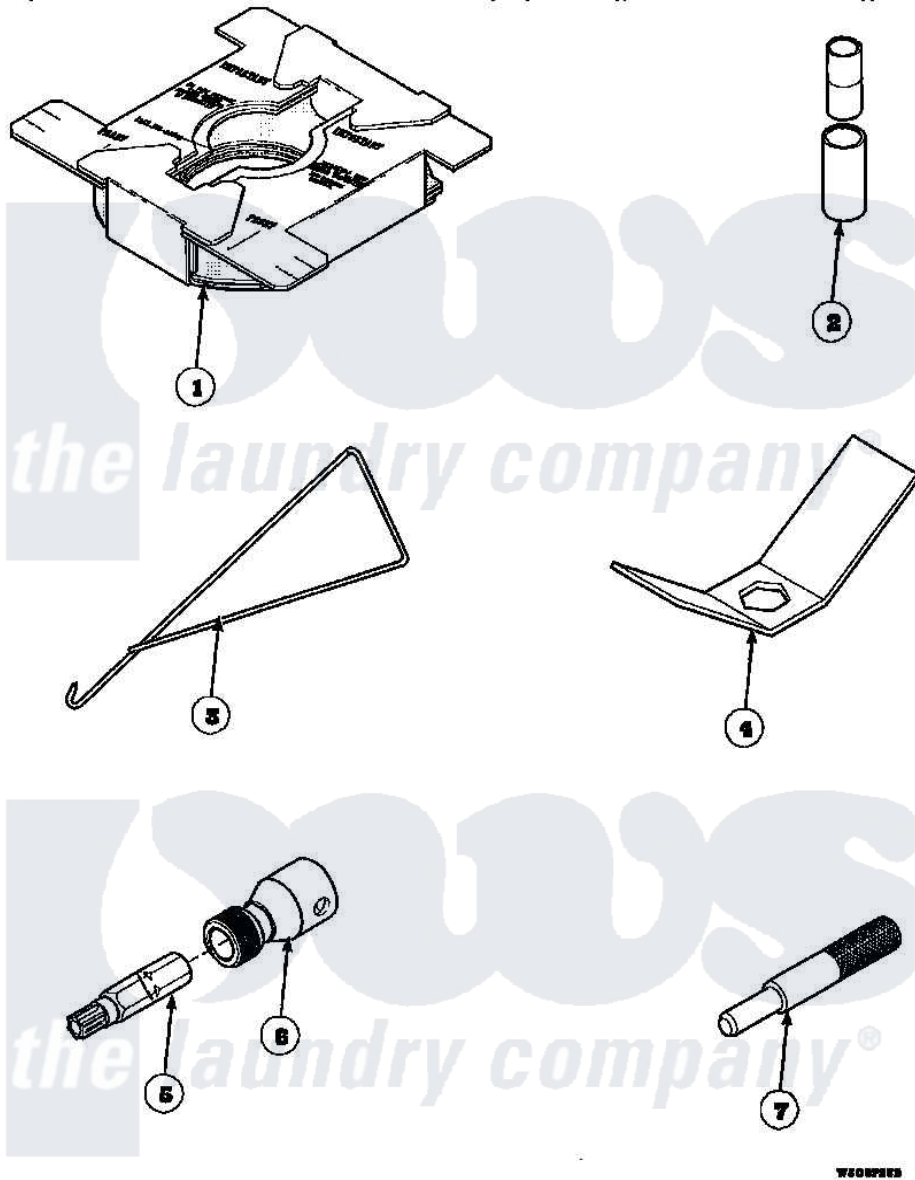

Amana LW6501W2B (BOM: PLW6501W2 A) 24 - SPECIAL TOOLS

Amana Residential Amana LW6501W2B (BOM: PLW6501W2 A) Washer Parts Diagram 24 - SPECIAL TOOLS
 Click on the part number to view part

Item	Original Part Number	Replaced By	Status	Part Description
1	36926		Not Available	BRACE, SHIPPING
2	242P4			Installer, Spring
3	289P4	321P4		Hook, Spring
4	237P4	306P4		Hex Wrench
5	282P4			T25 Tamper Resistant Bit
6	24161			Torx Bit Holder
7	305P4		Not Available	TOOL, TRANSMISSION PI
NI	555P3	725P3		Kit