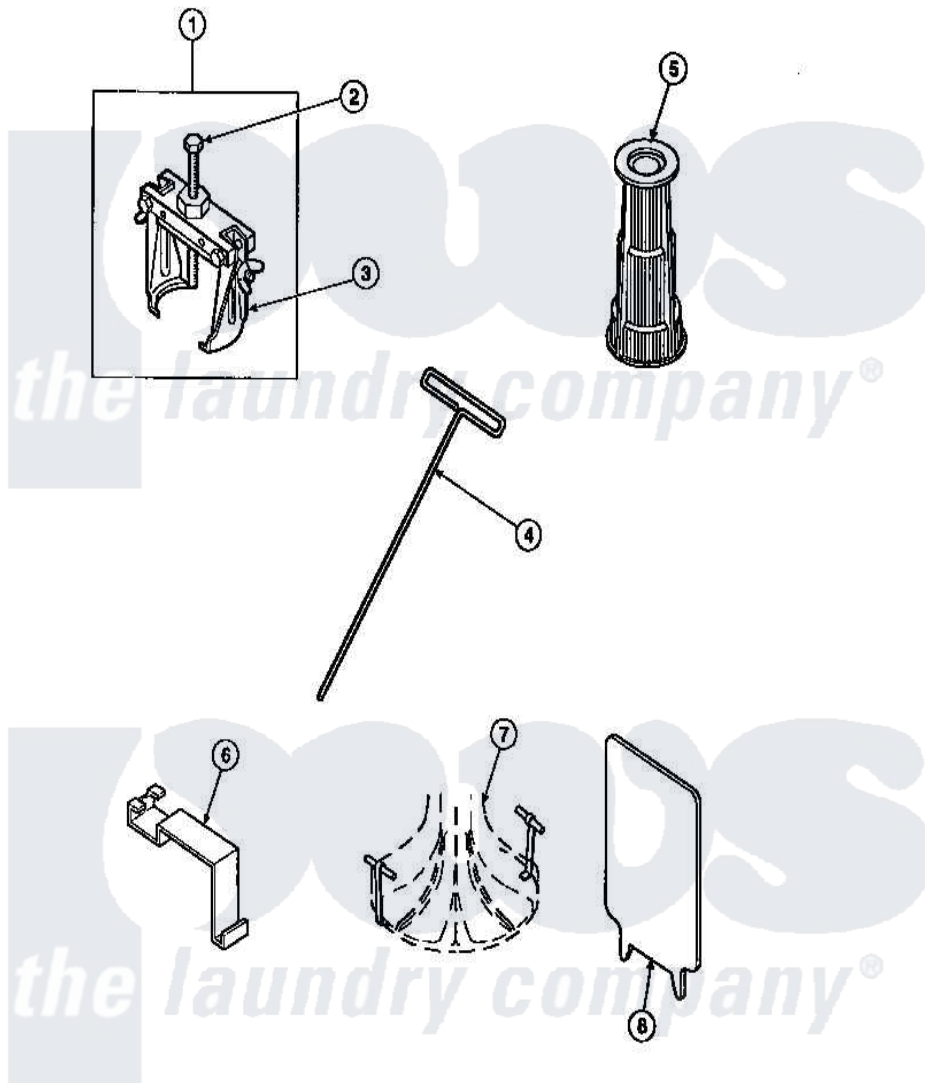

# Amana LW6501W2B (BOM: PLW6501W2 A) 25 - SPECIAL TOOLS

Amana Residential Amana LW6501W2B (BOM: PLW6501W2 A) Washer Parts Parts Diagram 25 - SPECIAL TOOLS

[Click on the part number to view part](#)

Item	Original Part Number	Replaced By	Status	Part Description
1	<a href="#">294P4</a>			Bell Tool
2	<a href="#">294P4B</a>			Drive Bell Bolt
3	<a href="#">294P4A</a>			Jaw, Drive Bell Tool
4	291P4		Not Available	WRENCH, T - ALLEN
5	<a href="#">293P4</a>			Seal Tool
6	<a href="#">273P4</a>			Tub Cover Gasket Tool
7	<a href="#">254P4P</a>			Agitator Hooks
8	<a href="#">272P4</a>			Tool, Lid Switch Instal
NI	555P3	<a href="#">725P3</a>		Kit