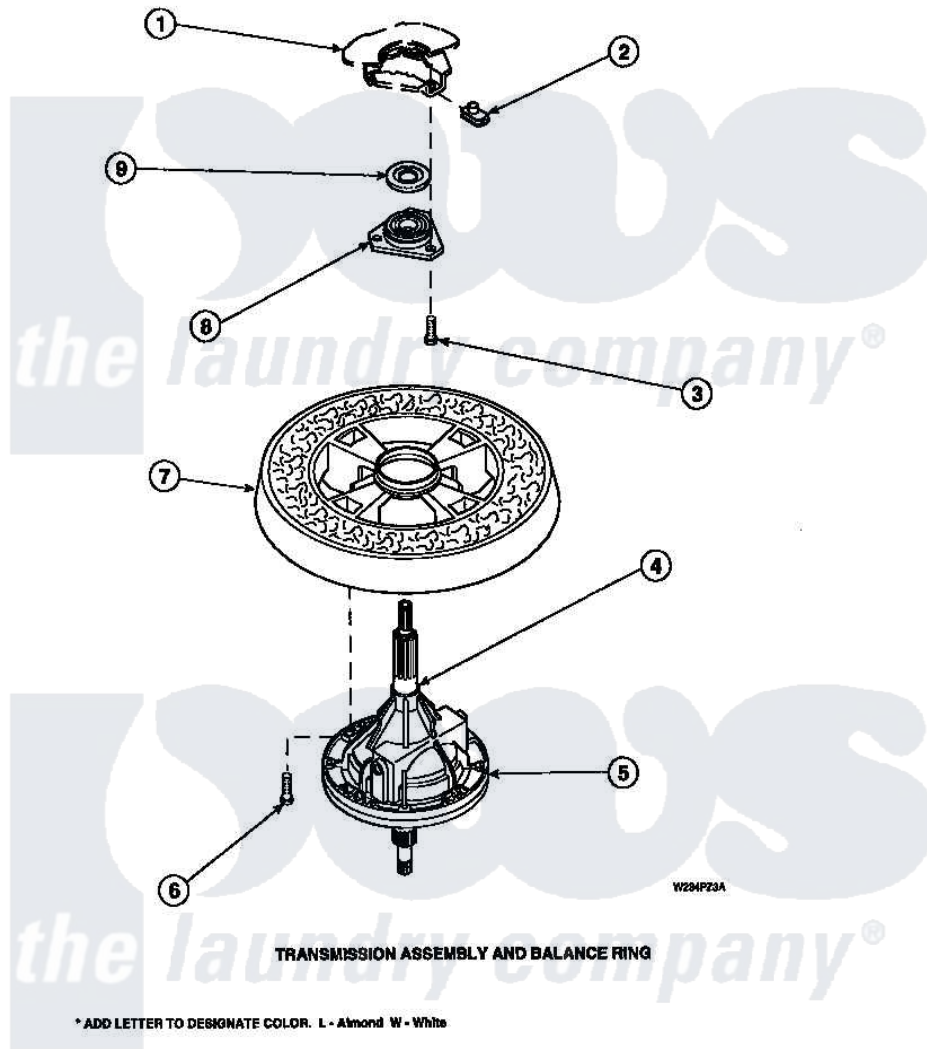

Amana LW6501W2B (BOM: PLW6501W2 A) 27 - TRANSMISSION ASSY AND BALANCE RING

Amana Residential Amana LW6501W2B (BOM: PLW6501W2 A) Washer Parts Parts Diagram 27 - TRANSMISSION ASSY AND BALANCE RING
 Click on the part number to view part

Item	Original Part Number	Replaced By	Status	Part Description
1	34438P			Assembly, Outer Tub
2	27222			Nut, Retainer 5/16-18
3	36991	3400500		Bolt, 3405245 5/16-18 X 3/4
4	27604P			Never-Seeze 1 Oz Tube
5	34526P			Assembly, Transmission
6	37047		Not Available	SCREW, CAP
7	34731		Not Available	ASSY,BALANCE RING-COMPL
8	27182	40004201P		Main Bearing Assembly
9	27187			Flinger