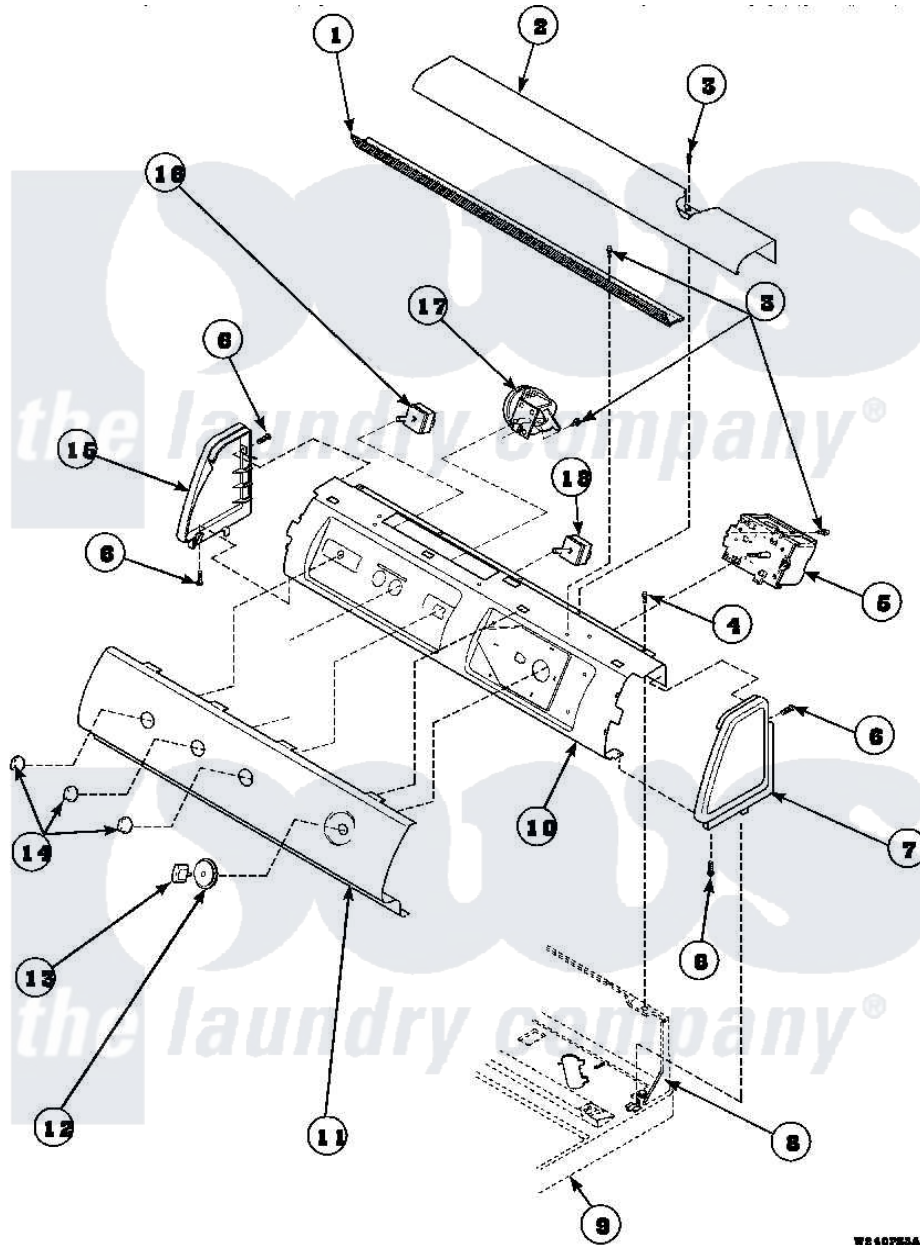

**Amana LW6501W2B (BOM: PLW6501W2 B) 09 - GRAPHIC PANEL, CTRL
MTG PLATE AND CTRLS**

Amana Residential Amana LW6501W2B (BOM: PLW6501W2 B) Washer Parts Parts Diagram 09 - GRAPHIC PANEL, CTRL MTG PLATE AND CTRLS
Click on the part number to view part

| Item | Original Part Number | Replaced By | Status | Part Description |
|------|-----------------------|---------------------------|---------------|---|
| 1 | Y34826 | | Not Available | DIFFUSER,LAMP-CLEAR |
| 2 | 34824 | | Not Available | TOP COVER |
| 3 | 23962 | W10116760 | | Screw |
| 4 | 34904 | 489355 | | Screw, 8 X 1/2 |
| 6 | 501086 | 90767 | | Screw, 8A X 3/8 HeX Washer Head Tapping |
| 7 | 34817 | | Not Available | END CAP(RIGHT) |
| 8 | 37782 | | | Control Hood Back Panel |
| 9 | 34902P | | Not Available | TOP |
| 10 | 34821 | | Not Available | CONTROL MOUNTING PLATE |
| 12 | 36700 | | Not Available | TIMER KNOB SKIRT |
| 13 | 35333 | | Not Available | TIMER KNOB |
| 14 | 36701 | | Not Available | KNOB, TEMP |
| 15 | 34818 | | Not Available | END CAP(LEFT) |