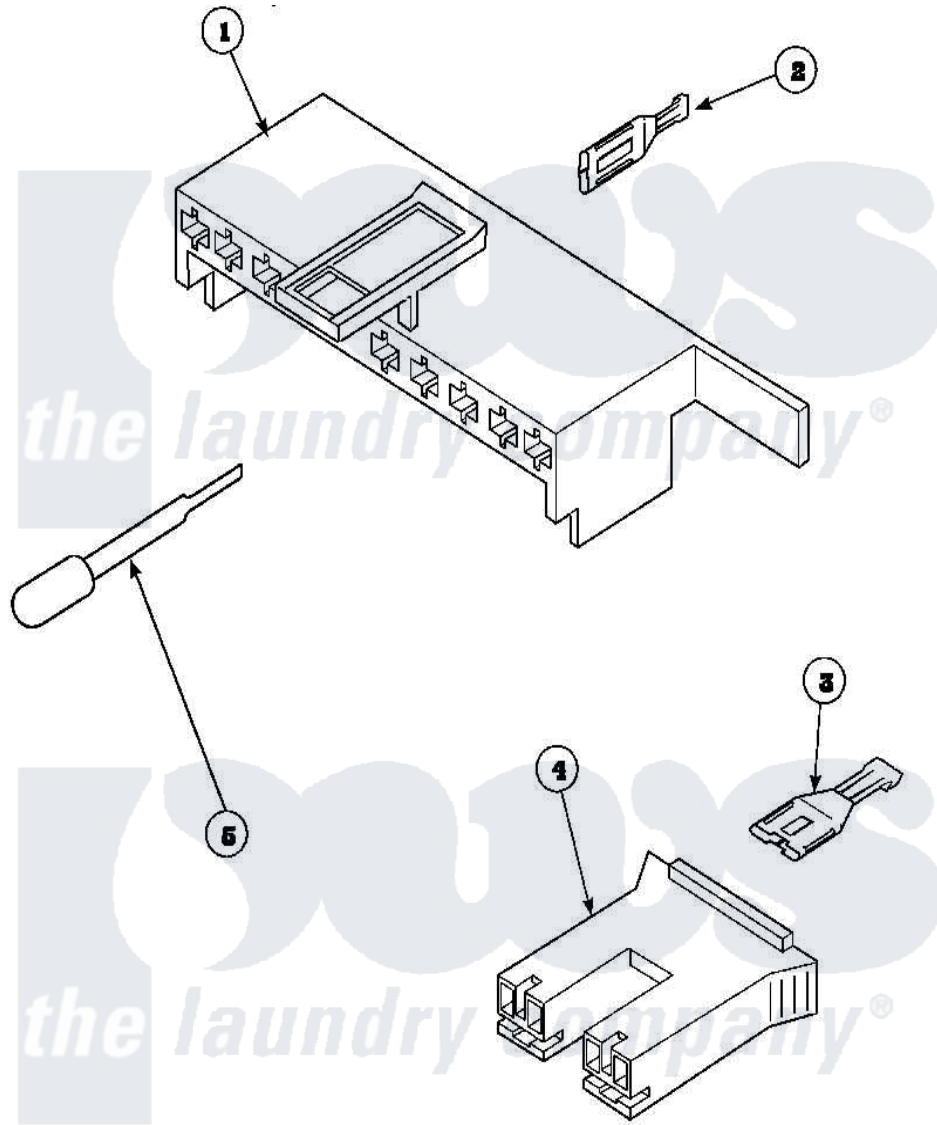

Amana LW6501W2B (BOM: PLW6501W2 B) 11 - MIXING VALVE,MOTOR CONNS,TERM,EXTRACTOR

Amana Residential Amana LW6501W2B (BOM: PLW6501W2 B) Washer Parts Parts Diagram 11 - MIXING VALVE,MOTOR CONNS,TERM,EXTRACTOR
 Click on the part number to view part

W11442624

Item	Original Part Number	Replaced By	Status	Part Description
1	34677			10 Circuit Plug
2	Y00188			Molex Terminal
3	Y00121		Not Available	SPADE TERMINAL(12 GAUGE) (1/4 INCH-(2) 18 GAUGE WIRES O
4	34676			Plug
"	34675		Not Available	PLUG
5	283P4			Terminal Extractor Tool
NI	35350			Assembly, Wiring Harness-Hood