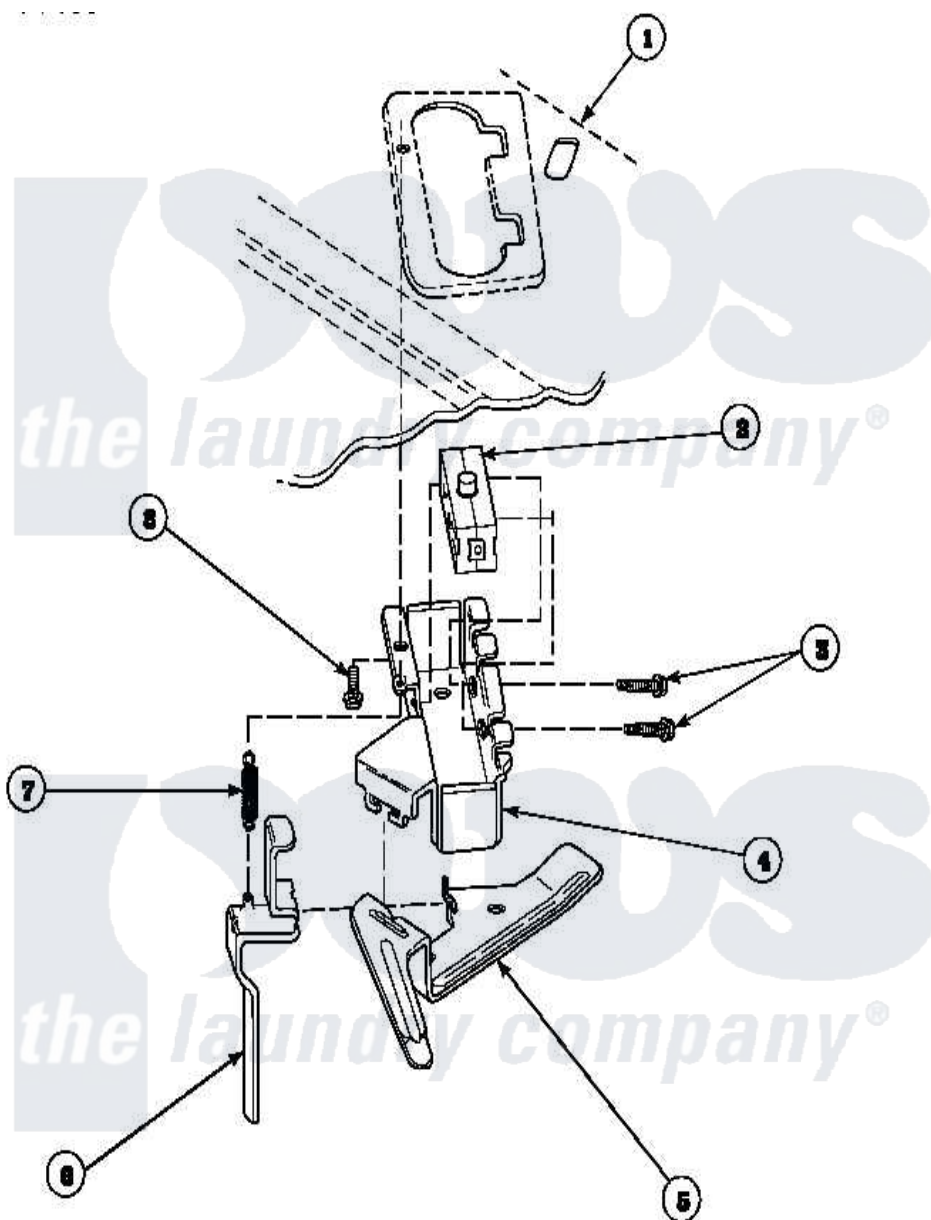

Amana LW6501W2B (BOM: PLW6501W2 B) 14 - OUT-OF-BALANCE SWITCH

AMANA

Amana Residential Amana LW6501W2B (BOM: PLW6501W2 B) Washer Parts Parts Diagram 14 - OUT-OF-BALANCE SWITCH

[Click on the part number to view part](#)

Item	Original Part Number	Replaced By	Status	Part Description
1	34902P		Not Available	TOP
2	33445	27001095		Switch, Lid
3	36510			Screw
4	36497P			Kit, Switch Holder
5	33441			Arm, Actuator
6	33442			Lever, Unbalanced Load
7	33443			Spring
8	23962	W10116760		Screw