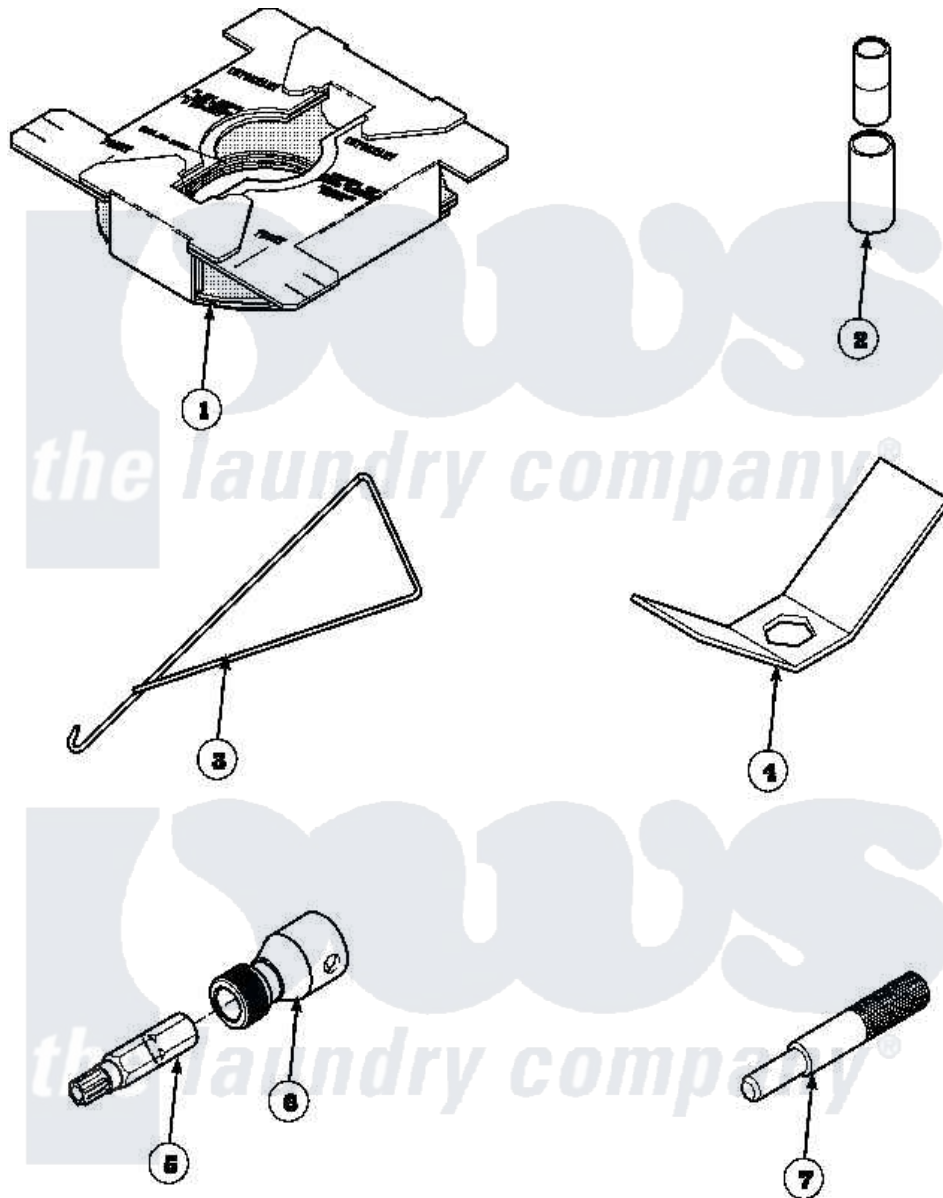

Amana LW6501W2B (BOM: PLW6501W2 B) 16 - SPECIAL TOOLS

Amana Residential Amana LW6501W2B (BOM: PLW6501W2 B) Washer Parts Diagram 16 - SPECIAL TOOLS
 Click on the part number to view part

Item	Original Part Number	Replaced By	Status	Part Description
1	36926		Not Available	BRACE, SHIPPING
2	242P4			Installer, Spring
3	289P4	321P4		Hook, Spring
4	237P4	306P4		Hex Wrench
5	282P4			T25 Tamper Resistant Bit
6	24161			Torx Bit Holder
7	305P4		Not Available	TOOL, TRANSMISSION PI
NI	555P3	725P3		Kit