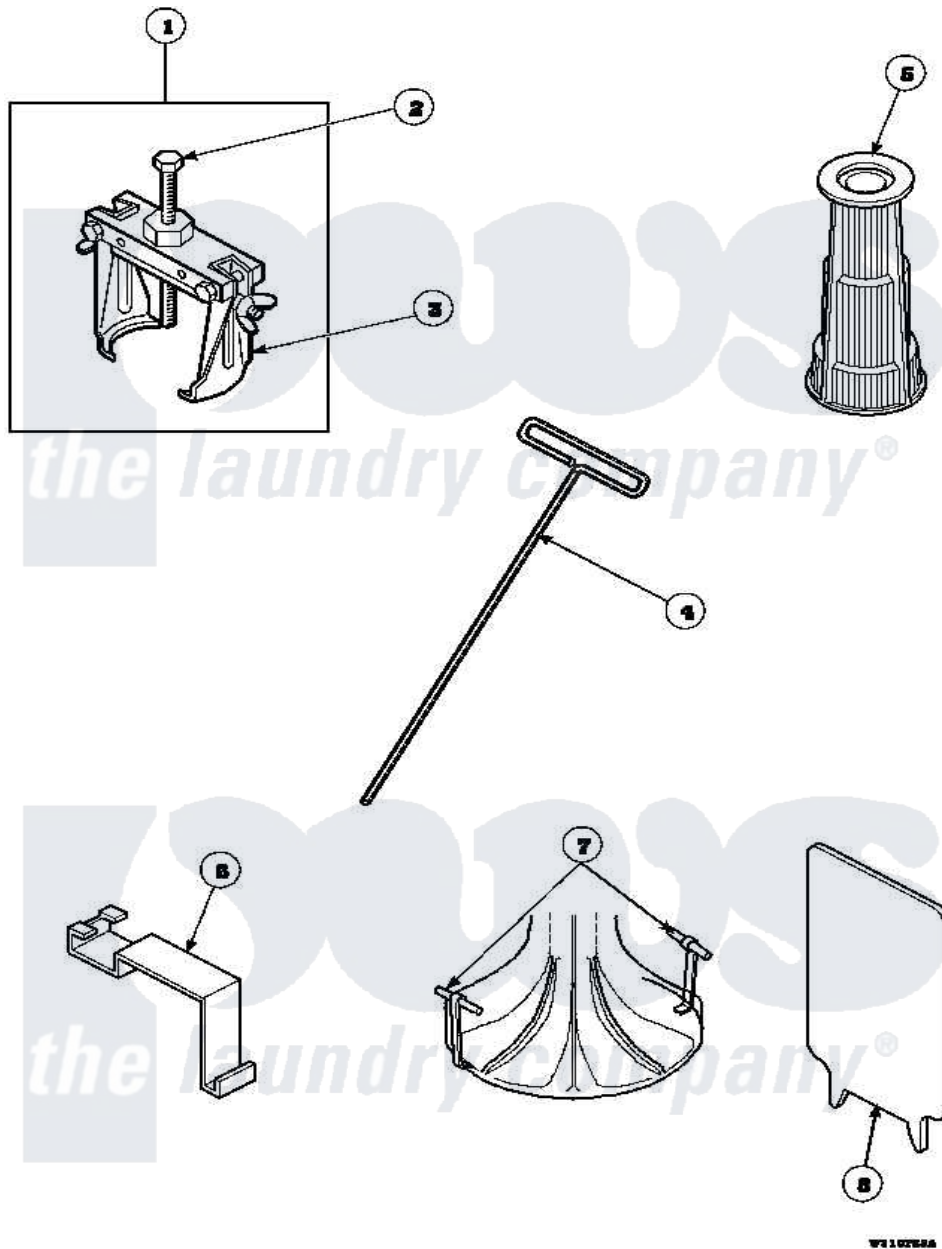

# Amana LW6501W2B (BOM: PLW6501W2 B) 17 - SPECIAL TOOLS

Amana Residential Amana LW6501W2B (BOM: PLW6501W2 B) Washer Parts Parts Diagram 17 - SPECIAL TOOLS

Click on the part number to view part

Item	Original Part Number	Replaced By	Status	Part Description
1	<a href="#">294P4</a>			Bell Tool
2	<a href="#">294P4B</a>			Drive Bell Bolt
3	<a href="#">294P4A</a>			Jaw, Drive Bell Tool
4	291P4		Not Available	WRENCH, T - ALLEN
5	<a href="#">293P4</a>			Seal Tool
6	<a href="#">273P4</a>			Tub Cover Gasket Tool
7	<a href="#">254P4P</a>			Agitator Hooks
8	<a href="#">272P4</a>			Tool, Lid Switch Instal
NI	555P3	<a href="#">725P3</a>		Kit