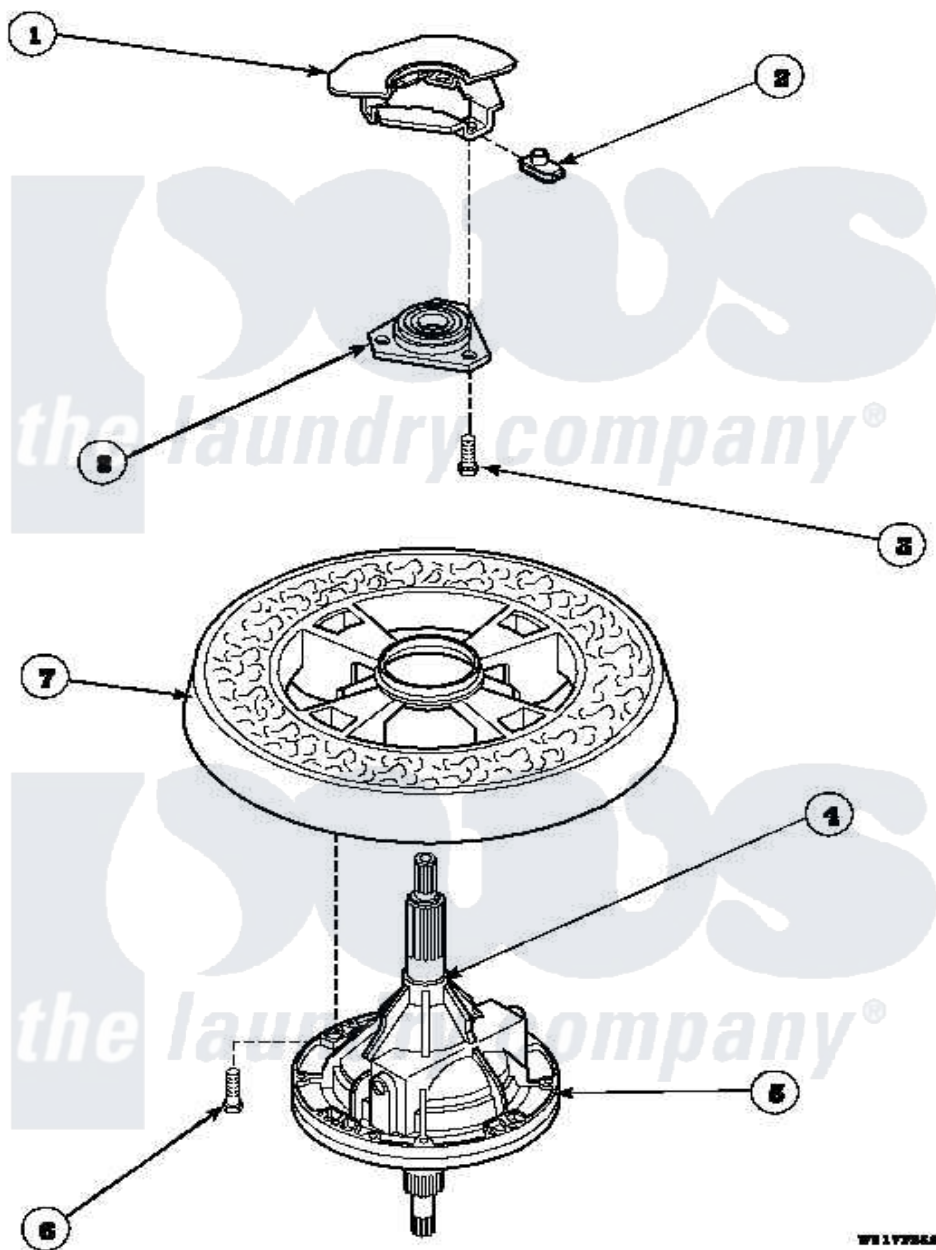

Amana LW6501W2B (BOM: PLW6501W2 B) 19 - TRANSMISSION ASSY AND BALANCING RING

Amana Residential Amana LW6501W2B (BOM: PLW6501W2 B) Washer Parts Parts Diagram 19 - TRANSMISSION ASSY AND BALANCING RING
 Click on the part number to view part

Item	Original Part Number	Replaced By	Status	Part Description
1	34439P			Outer Tub
2	27222			Nut, Retainer 5/16-18
3	36991	3400500		Bolt, 3405245 5/16-18 X 3/4
4	27604P			Never-Seeze 1 Oz Tube
5	34526P			Assembly, Transmission
6	37047		Not Available	SCREW, CAP
7	34731		Not Available	ASSY,BALANCE RING-COMPL
8	27182	40004201P		Main Bearing Assembly