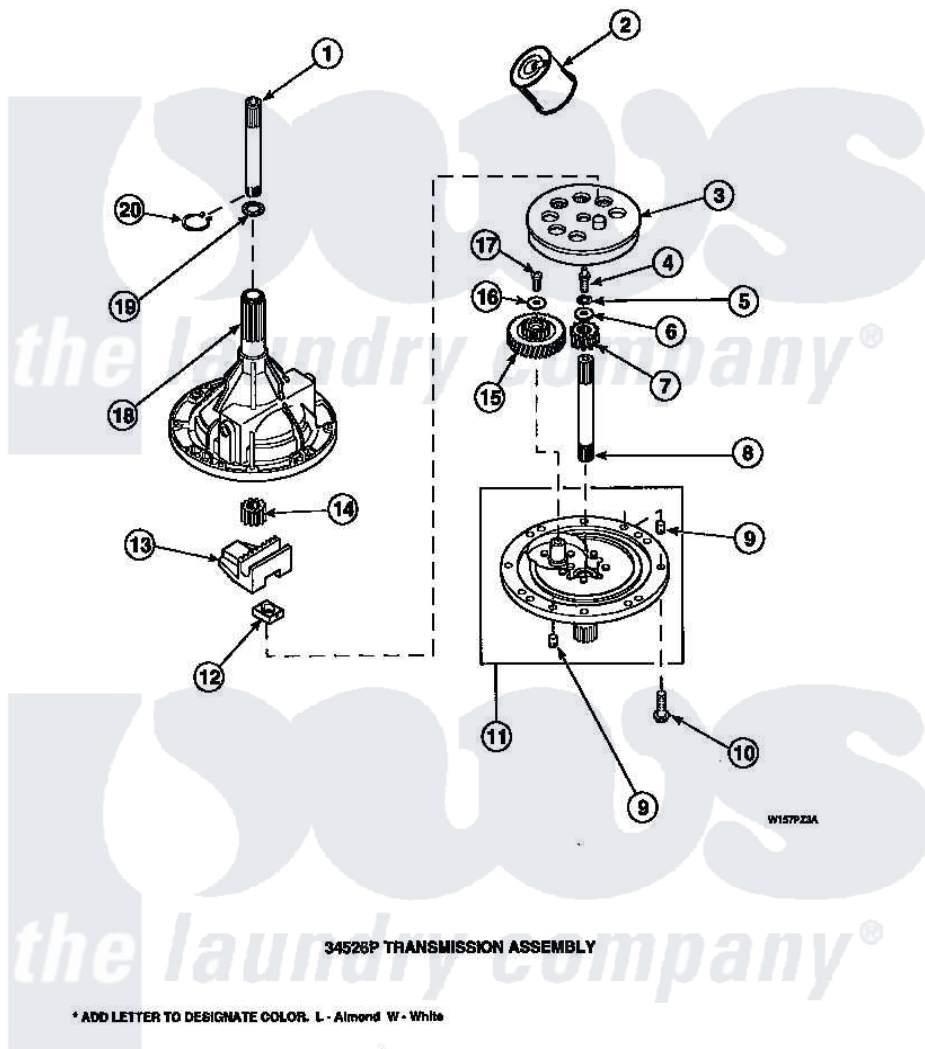

Amana LW6601W2 (BOM: PLW6601W2 A) 01 - 34526P TRANSMISSION ASSY

Amana Residential Amana LW6601W2 (BOM: PLW6601W2 A) Washer Parts Parts Diagram 01 - 34526P TRANSMISSION ASSY

Click on the part number to view part

Item	Original Part Number	Replaced By	Status	Part Description
1	Y36570			Shaft, Output
2	27243P			Oil, CW Transmission F-
3	26577			Assembly, Gear And Stud
4	27030		Not Available	SCREW, 1/4-20 SPECIAL
5	21456			Lockwasher, 1/4 Intshkp
6	26509	40041501		Washer
7	36562			Pinion, Drive
8	34853			Shaft, Input
9	27172			Pin, Dowel
10	32814		Not Available	SCREW, 1/4-20X7/8 SERRA
11	38290			Assembly, Cover
12	26493			Slide
13	Y31526			Rack
14	27003			Pinion, Agitator
15	29161			Gear, Reduction

16	29260	Not Available	WASHER
17	29273		Screw, 1/4-20 X 3/8
18	33223	Not Available	ASSY, TRANSMISSION CASE
19	35092		Washer, 3628id X 1.00 X .056
20	27197		Ring, Retaining
NI	37577P	Not Available	SEALANT