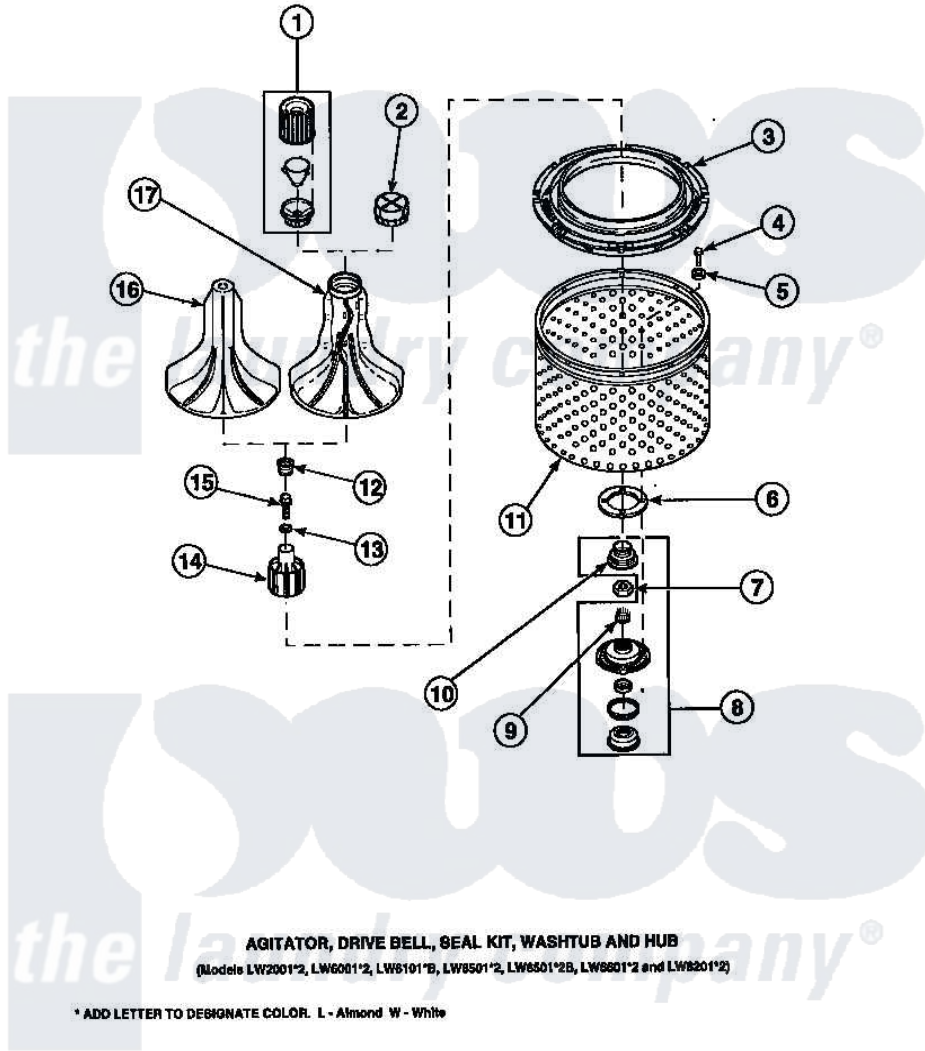

Amana LW6601W2 (BOM: PLW6601W2 A) 02 - AGITATOR/DRIVE BELL/SEAL KIT/TUB & HUB

Amana Residential Amana LW6601W2 (BOM: PLW6601W2 A) Washer Parts Parts Diagram 02 - AGITATOR/DRIVE BELL/SEAL KIT/TUB & HUB
 Click on the part number to view part

Item	Original Part Number	Replaced By	Status	Part Description
1	36542	40002101W		Assembly, Fabric Softner
2	36515			Cap, Agitator
3	35035			Guard, Clothes
4	27202	W10116787		Screw
5	28094			Gasket
6	27125	39122		Gasket, Washtub
7	Y29220	40016301		Nut, Lock
8	495P3	R9900552		Hub And Seal
9	29728	40008301		Insert, Spline
10	36425	40016101		Seal, Bell Drive
11	34521P			Assembly, Tub
12	36511	40008401		Plug, Bell
13	36472			O-Ring
14	36443P	R9900189		Kit, Drive Bell And Seal
15	34288	40065102		Screw, Shoulder 1/4