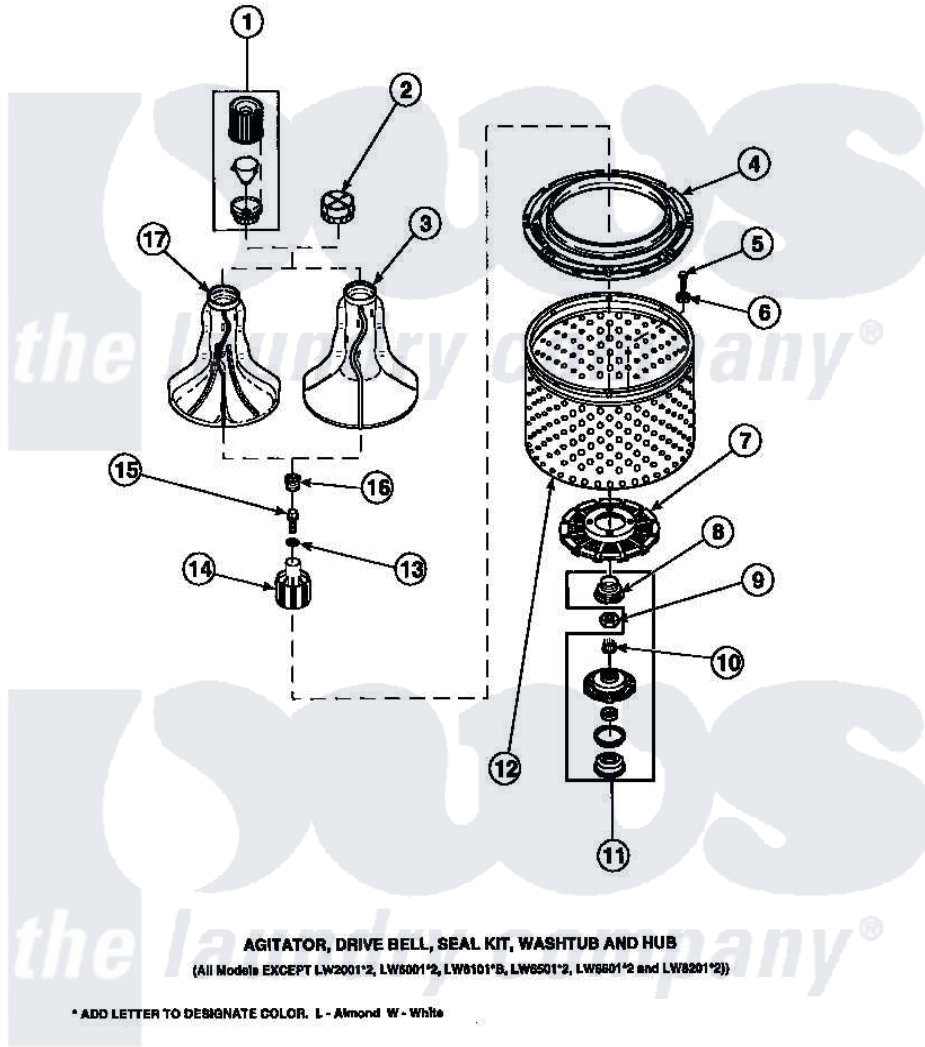

**Amana LW6601W2 (BOM: PLW6601W2 A) 03 - AGITATOR/DRIVE BELL/SEAL KIT/TUB & HUB**

Amana Residential Amana LW6601W2 (BOM: PLW6601W2 A) Washer Parts Parts Diagram 03 - AGITATOR/DRIVE BELL/SEAL KIT/TUB & HUB  
 Click on the part number to view part

Item	Original Part Number	Replaced By	Status	Part Description
1	36542	<a href="#">40002101W</a>		Assembly, Fabric Softner
2	<a href="#">36515</a>			Cap, Agitator
4	<a href="#">35035</a>			Guard, Clothes
5	27202	<a href="#">W10116787</a>		Screw
6	<a href="#">28094</a>			Gasket
8	36425	<a href="#">40016101</a>		Seal, Bell Drive
9	Y29220	<a href="#">40016301</a>		Nut, Lock
10	29728	<a href="#">40008301</a>		Insert, Spline
11	495P3	<a href="#">R9900552</a>		Hub And Seal
12	33501P	<a href="#">R9900144</a>		Kit- Wash
13	<a href="#">36472</a>			O-Ring
15	34288	<a href="#">40065102</a>		Screw, Shoulder 1/4
16	36511	<a href="#">40008401</a>		Plug, Bell
17	33174	<a href="#">40000501W</a>		Agitator, Flex Vane