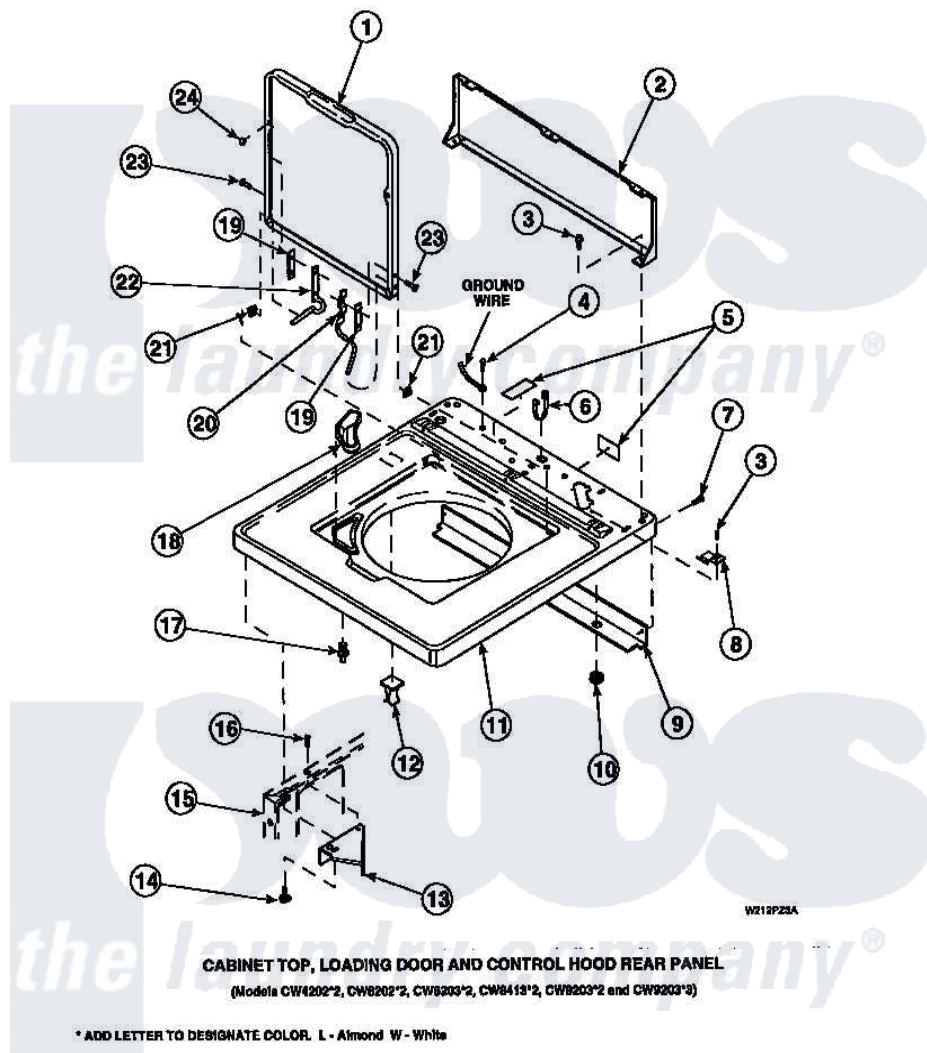

Amana LW6601W2 (BOM: PLW6601W2 A) 05 - CAB TOP/LOADING DR & CTRL HOOD REAR PAN

Amana Residential Amana LW6601W2 (BOM: PLW6601W2 A) Washer Parts Parts Diagram 05 - CAB TOP/LOADING DR & CTRL HOOD REAR PAN
Click on the part number to view part

Item	Original Part Number	Replaced By	Status	Part Description
2	34903		Not Available	PANEL, BACK HOOD (USE 37782)
3	23962	W10116760		Screw
4	52909			Screw, 10B-16 X 1/2 HeX
6	21903	211881		Grommet, Cord Part Not Used-Gas Models Only
7	27196	27001200		Screw
8	35887	40063901		Clip, Hold Down
11	34902P		Not Available	TOP
12	36519		Not Available	CLIP
13	36034			Bracket, Director-Module
14	Y31644	27001200		Screw
15	34475P		Not Available	CABINET
16	36035		Not Available	SCREW,8-18X3/8 PHIL FLT HD
17	56534			Barrel, Support