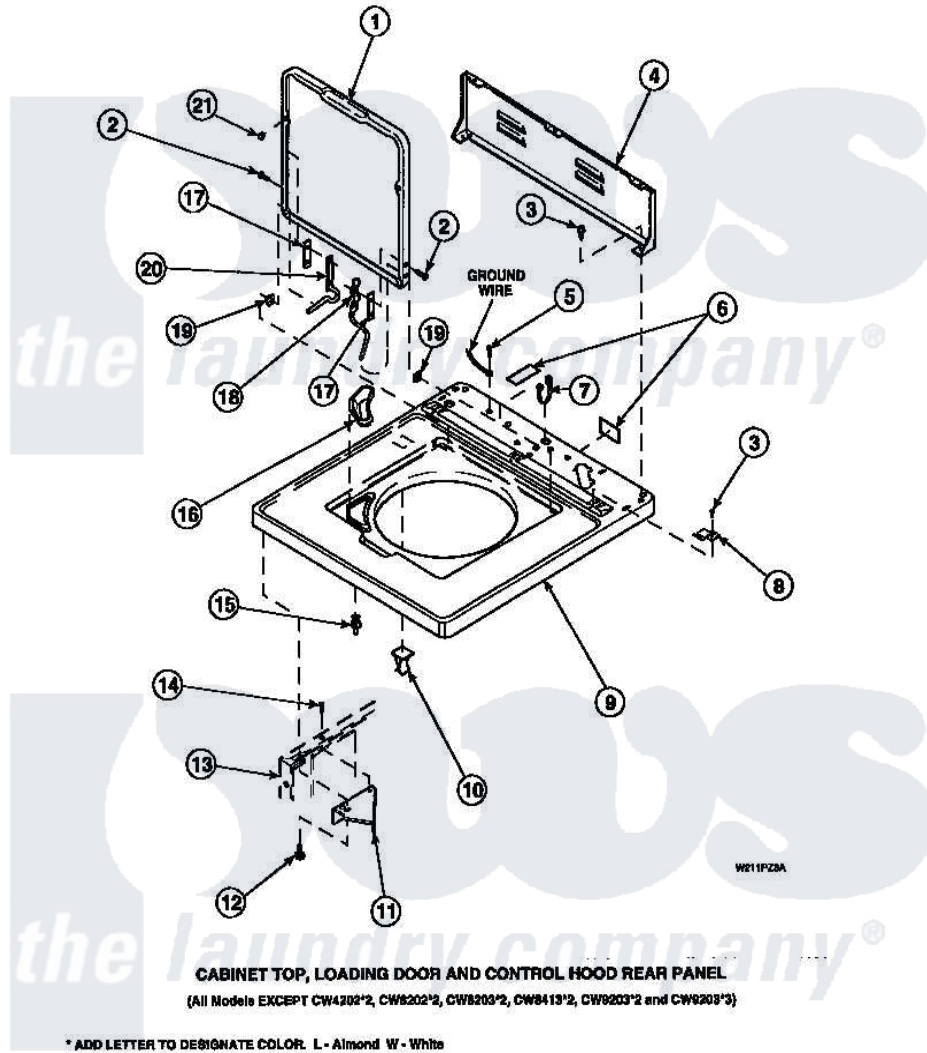

Amana LW6601W2 (BOM: PLW6601W2 A) 06 - CAB TOP/LOADING DR & CTRL HOOD REAR PAN

Amana Residential Amana LW6601W2 (BOM: PLW6601W2 A) Washer Parts Parts Diagram 06 - CAB TOP/LOADING DR & CTRL HOOD REAR PAN
 Click on the part number to view part

Item	Original Part Number	Replaced By	Status	Part Description
1	33541P		Not Available	LID
2	34337	W10119828		Screw, Lid Hinge Mounting
3	23962	W10116760		Screw
4	34903		Not Available	PANEL, BACK HOOD (USE 37782)
5	52909			Screw, 10B-16 X 1/2 HeX
6	24903		Not Available	STICKER,DISCONNECT POW
7	21903	211881		Grommet, Cord Part Not Used-Gas Models Only
8	35887	40063901		Clip, Hold Down
9	34902P		Not Available	TOP
10	36519		Not Available	CLIP
11	36034			Bracket, Director-Module
12	Y31644	27001200		Screw
13	34475P		Not Available	CABINET

14	36035	Not Available	SCREW,8-18X3/8 PHIL FLT HD
15	56534		Barrel, Support
16	34776	Not Available	DISPENSER,BLEACH
17	34338		Gasket, Hinge
18	36437		Hinge, Lid R
19	33446	40008201	Bushing, Hinge
20	36513		Hinge, Left
21	21685	40038001	Bumper
NI	26594P		Grease, Silicone - 2 Oz Tube