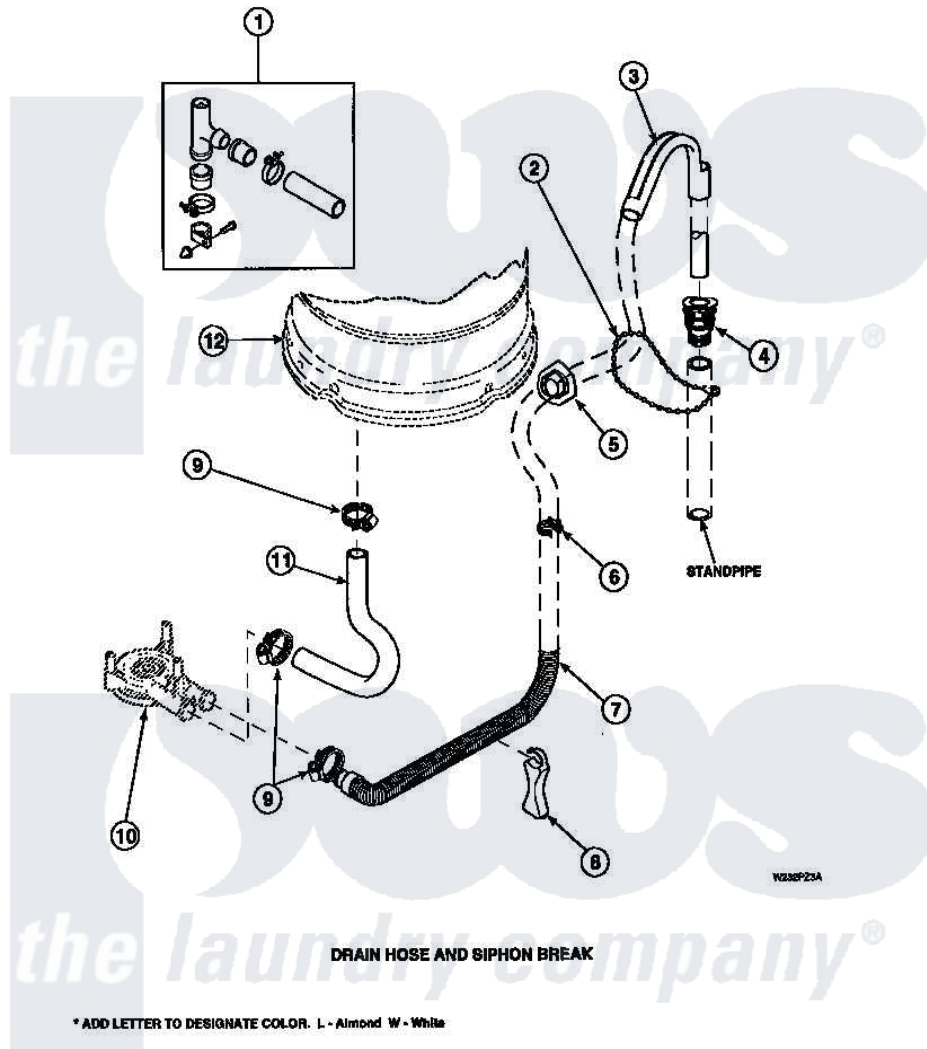

Amana LW6601W2 (BOM: PLW6601W2 A) 07 - DRAIN HOSE AND SIPHON BREAK

Amana Residential Amana LW6601W2 (BOM: PLW6601W2 A) Washer Parts Parts Diagram 07 - DRAIN HOSE AND SIPHON BREAK

Click on the part number to view part

Item	Original Part Number	Replaced By	Status	Part Description
1	562P3	76660		Break-Sphn
2	33489	8539404		Tie-Wire
3	33615	22003814		Retainer, Drain Hose
4	36878	40008101		Adapter, Standpipe
5	32219			Relief, Strain
6	36014			Clip, Retainer-Hose
7	37245	40053901		Hose, Drain
8	36522			Hose Support
"	35487			Support, Hose
9	36802	285655		Clamp, Hose
10	36863P	27001233		Pump
11	35753			Hose, Tub To Pump-Ddp
"	35752			Hose, Tub To Pump-Ddp
12	34438P			Assembly, Outer Tub
"	34439P			Outer Tub