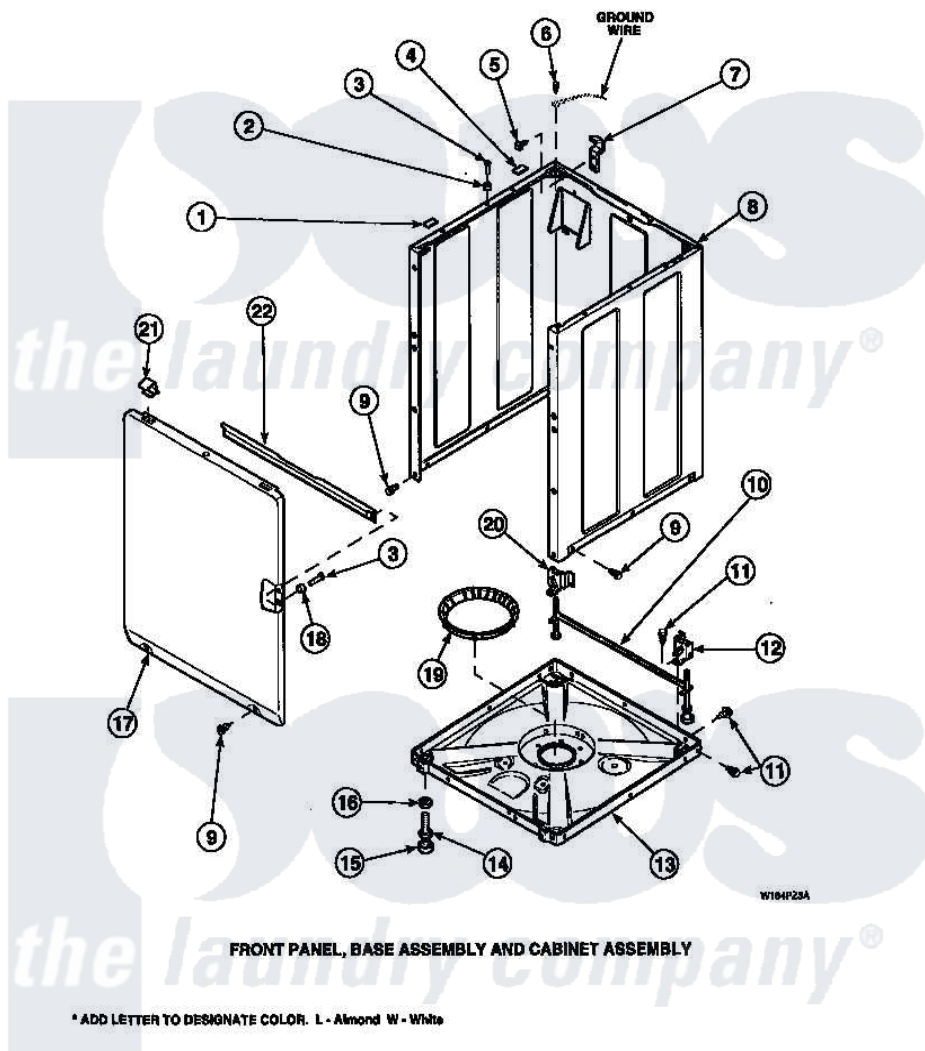

Amana LW6601W2 (BOM: PLW6601W2 A) 08 - FRONT PANEL, BASE ASSY AND CABINET ASSY

Amana Residential Amana LW6601W2 (BOM: PLW6601W2 A) Washer Parts Parts Diagram 08 - FRONT PANEL, BASE ASSY AND CABINET ASSY
 Click on the part number to view part

Item	Original Part Number	Replaced By	Status	Part Description
1	Y56128			Pad, Bumper
2	56079	505187		Locator, Panel
3	32671	Y014874		Screw, Idler Arm And Sleeve
4	36226			Pad, Bumper .25
5	34499		Not Available	SCREW, No.10B X 1/4 TAP IN HX
6	23962	W10116760		Screw
7	Y27103			Hinge, Hold-Down Lug
8	34475P		Not Available	CABINET
9	27196	27001200		Screw
10	34443			Assembly, Leg And Stabilizer
11	35148		Not Available	SCREW, 1/4-14 X 3/8 HX HD
12	36036		Not Available	BRACKET, SLL-RIGHT
13	36599P			Assembly Nut/ Leg Base
"	34434P			Assembly Nut/Leg Base

14	Y34319	22003428	Leg, Adjustable
15	34318	40016001	Foot, Rubber
16	Y21899	40038101	Nut, Leg
17	34656P	Not Available	NOT GOOD No. SEE NOTE PNL, FRONT
18	28102		Locator, Panel
19	36108	Not Available	SNUBBER PAD & ISOLATOR
20	36037		Bracket, SII-Left
21	35865		Clip, Hold-Down Front Panel
22	Y35097	Not Available	BRACE, FRT PNL