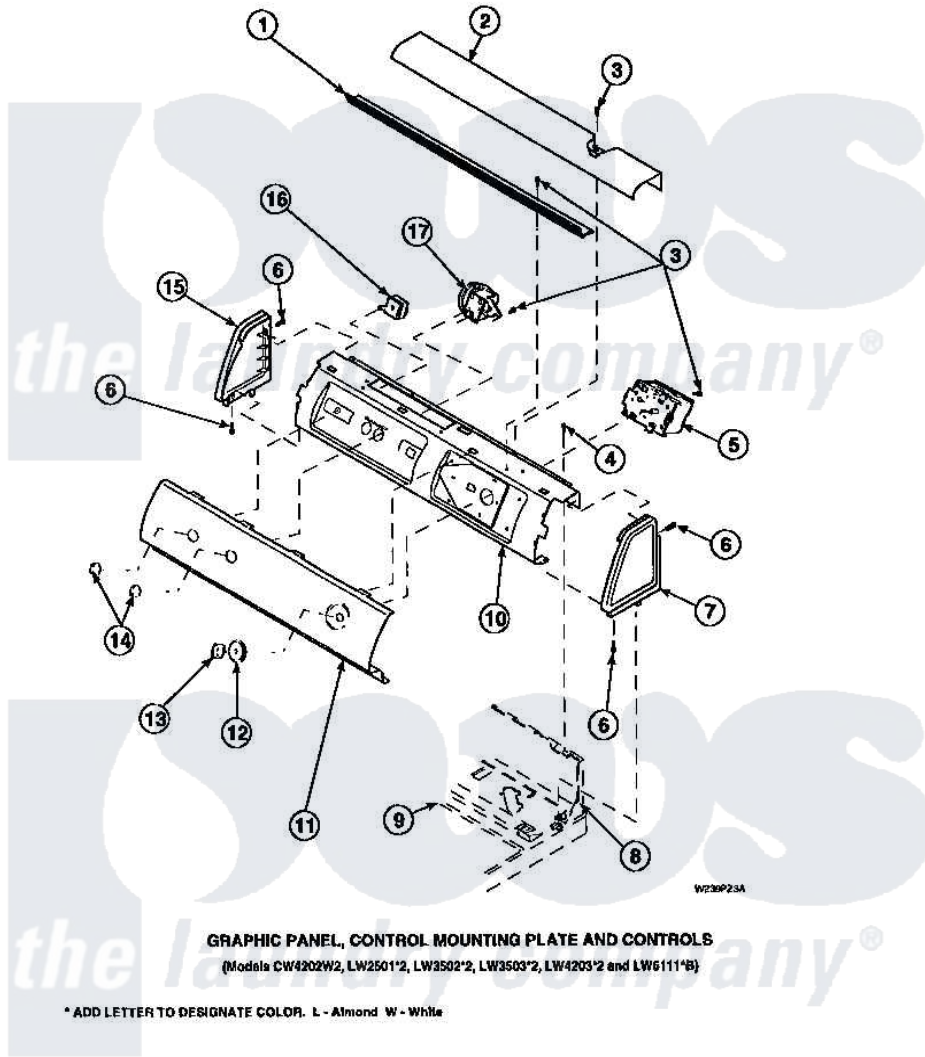

Amana LW6601W2 (BOM: PLW6601W2 A) 09 - GRAPHIC PANEL, CTRL MTG PLATE AND CTRLS

Amana Residential Amana LW6601W2 (BOM: PLW6601W2 A) Washer Parts Parts Diagram 09 - GRAPHIC PANEL, CTRL MTG PLATE AND CTRLS
 Click on the part number to view part

Item	Original Part Number	Replaced By	Status	Part Description
1	Y34826		Not Available	DIFFUSER,LAMP-CLEAR
3	23962	W10116760		Screw
4	34904	489355		Screw, 8 X 1/2
5	31239	31239P		Timer 3 Cycle Package
6	501086	90767		Screw, 8A X 3/8 HeX Washer Head Tapping
8	34903		Not Available	PANEL, BACK HOOD (USE 37782)
9	34902P		Not Available	TOP
10	34821		Not Available	CONTROL MOUNTING PLATE
16	35115			Switch, TemPerature 3 P
17	35010	39035		Switch, Pressure-Var