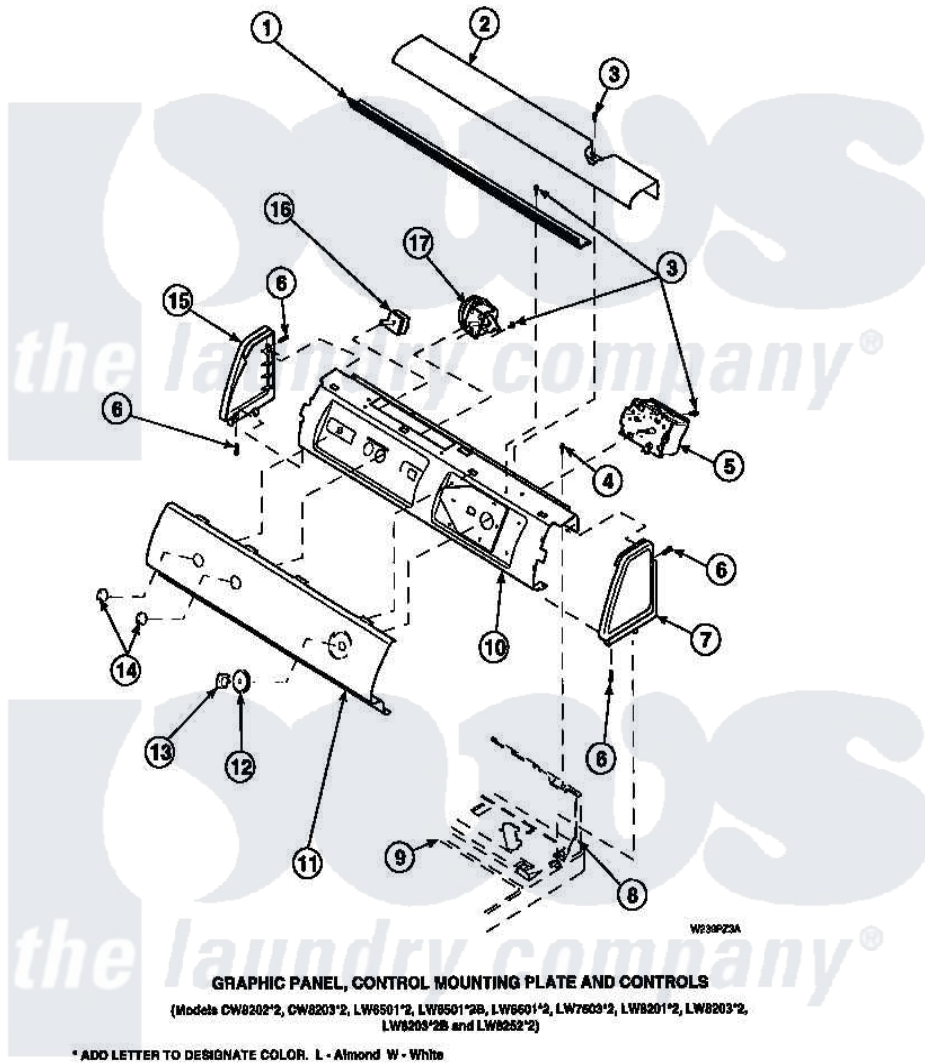

**Amana LW6601W2 (BOM: PLW6601W2 A) 10 - GRAPHIC PANEL, CTRL
MTG PLATE AND CTRLS**

Amana Residential Amana LW6601W2 (BOM: PLW6601W2 A) Washer Parts Parts Diagram 10 - GRAPHIC PANEL, CTRL MTG PLATE AND CTRLS
Click on the part number to view part

Item	Original Part Number	Replaced By	Status	Part Description
1	Y34826		Not Available	DIFFUSER,LAMP-CLEAR
2	34824		Not Available	TOP COVER
3	23962	W10116760		Screw
4	34904	489355		Screw, 8 X 1/2
5	31239	31239P		Timer 3 Cycle Package
6	501086	90767		Screw, 8A X 3/8 HeX Washer Head Tapping
7	34817		Not Available	END CAP(RIGHT)
8	34903		Not Available	PANEL, BACK HOOD (USE 37782)
9	34902P		Not Available	TOP
10	34821		Not Available	CONTROL MOUNTING PLATE
11	38106		Not Available	PANEL, GRAPHICS
"	37681W		Not Available	PANEL, GRAPHICS (WHITE)
"	36613		Not Available	GRAPHIC PANEL

12	36700	Not Available	TIMER KNOB SKIRT
13	35333	Not Available	TIMER KNOB
14	36701	Not Available	KNOB, TEMP
15	34818	Not Available	END CAP(LEFT)
16	35115		Switch, TemPerature 3 P
17	35010	39035	Switch, Pressure-Var